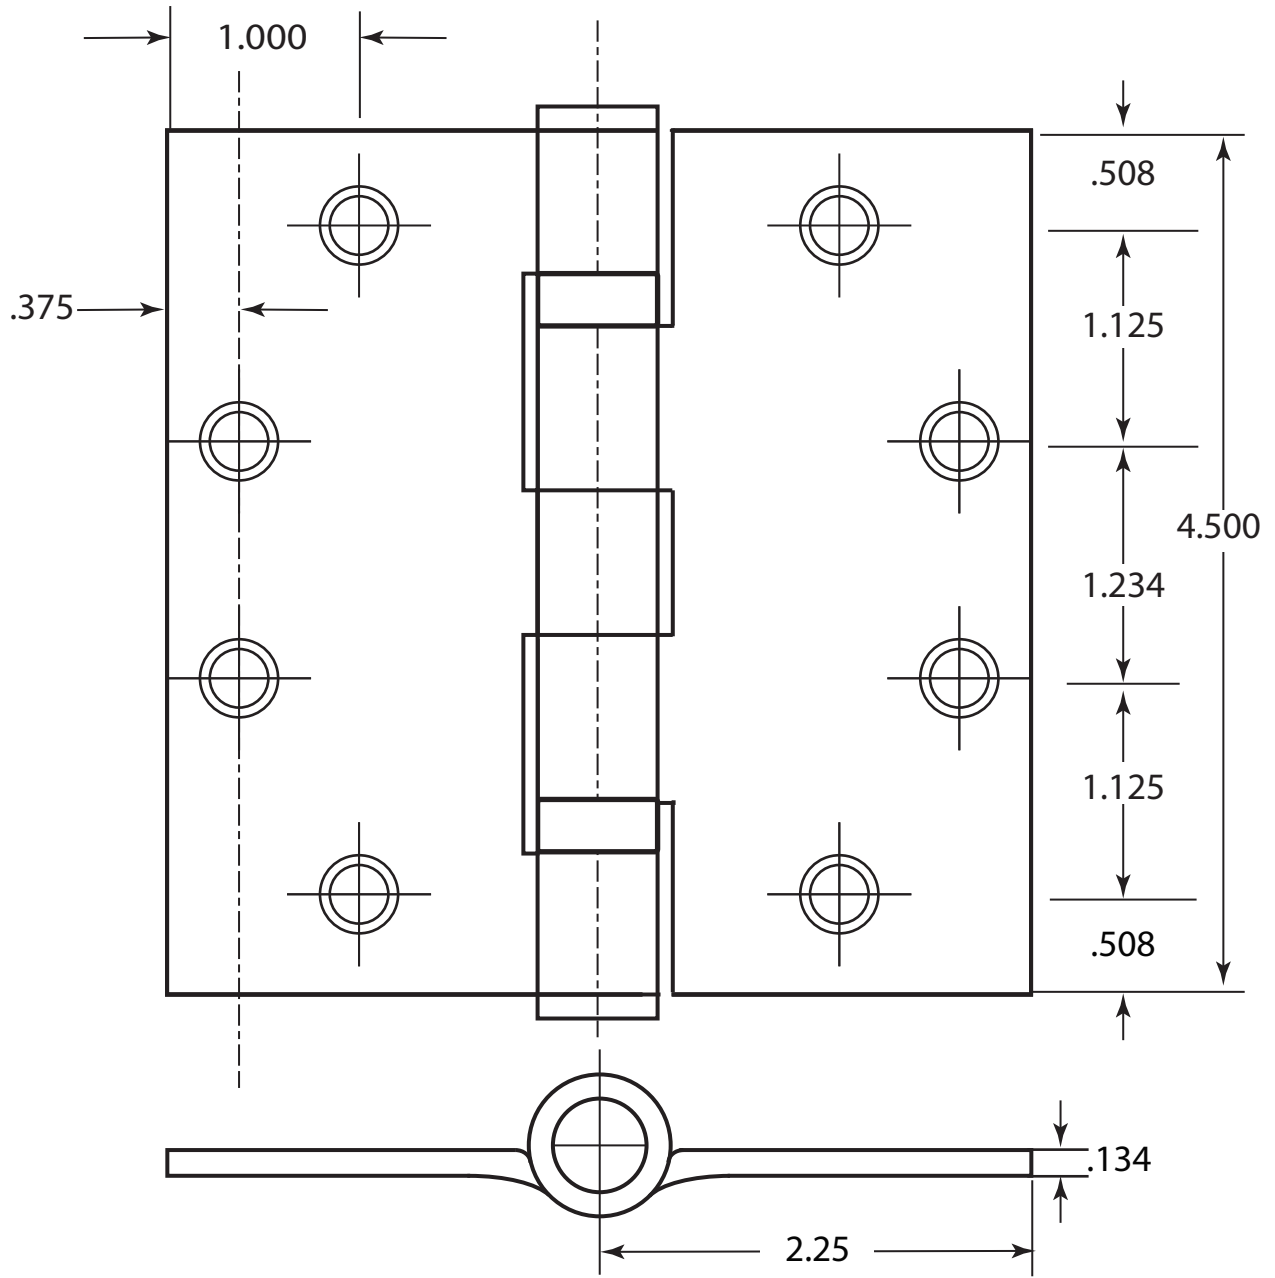

**NEWSH-140**  
**SQUARE CORNER**

6605 Flotilla St.  
 City of Commerce  
 CA 90040 USA  
 Tel: (323) 888-6601  
 FAX: (323) 888-6699  
 Website: cal-royal.com  
 Email: sales@cal-royal.com

|                 |  |                     |            |
|-----------------|--|---------------------|------------|
| ITEM NO.:       | DESCRIPTION:   | SCALE:              | PAGE:      |
| <b>BB 14031</b> | 2 PCS. STANDARD WEIGHT SPRING HINGE<br>4-1/2" X 4-1/2" FULL MORTISE TEMPLATE | 1:1                 | 1 of 2     |
| ANSI:           | UNIT:  | VERSION:            | BY:        |
| A156.1          | inches (mm)  | ver. 1.0 rev. 01/12 | bteves/jsa |

**BB-31**  
**SQUARE CORNER**

|                 |  |                     |            |
|-----------------|--|---------------------|------------|
| ITEM NO.:       | DESCRIPTION:   | SCALE:              | PAGE:      |
| <b>BB 14031</b> | 1 PC. STANDARD WEIGHT HINGE<br>TWO BALL BEARING FULL MORTISE TEMPLATE<br>4-1/2" X 4-1/2" | 1:1                 | 2 of 2     |
| ANSI:           | UNIT:  | VERSION:            | BY:        |
| A156.1          | inches (mm)  | ver. 1.0 rev. 01/12 | bteves/jsa |