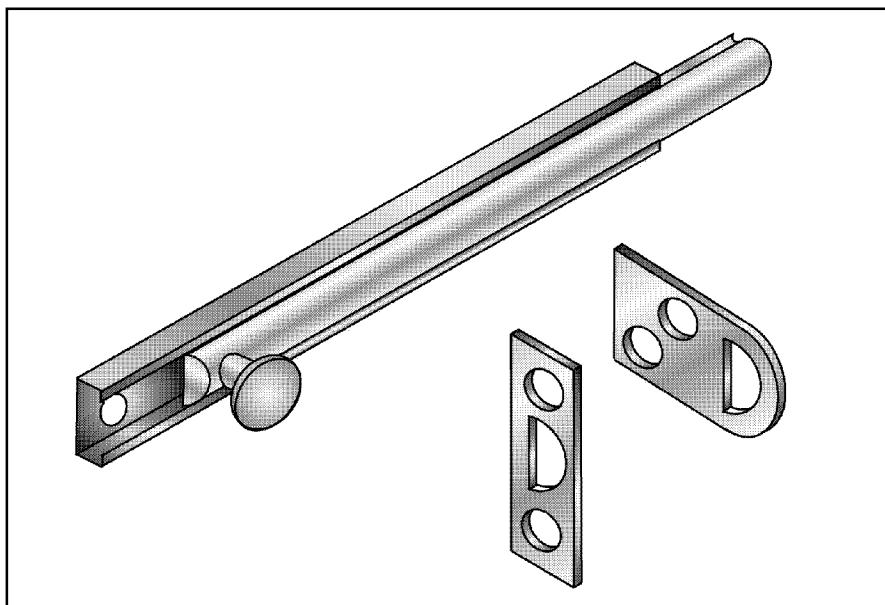

BRASS SURFACE BOLTS

SB873

⊙ 3" Surface Bolt

SB874

⊙ 4" Surface Bolt

SB876

⊙ 6" Surface Bolt

SB8712

⊙ 12" Surface Bolt

- ⊙ Brass construction
- ⊙ Packed individually
- ⊙ Poly-bagged with 2 strikes and screws
- ⊙ Architectural finishes available

Cal-Royal Products, Inc.

6605 Flotilla St., City of Commerce, CA 90040 U.S.A.