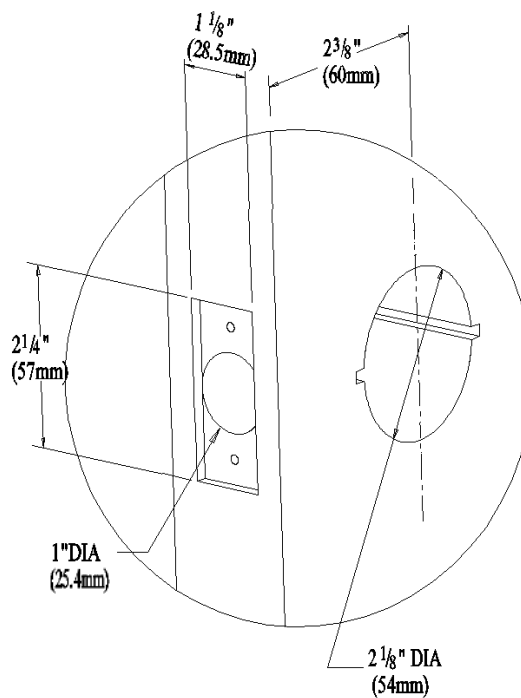

CAL-ROYAL PRODUCTS, INC.

BARRINGTON BA & POLYGON PLG SERIES

CYLINDRICAL LOCK DOOR PREPARATION for 2-3/8" Backset

- ▷ DOOR THICKNESS : 1 3/8" (35mm) TO 1 3/4" (45mm)
- ▷ DOOR TYPE : WOOD OR STEEL, FLAT OR BEVELED
- ▷ FACEPLATE : WIDE - 1 1/8"
- ▷ BACKSET : 2 3/8" (60mm)

Dimensions shown in parentheses () are in millimeters