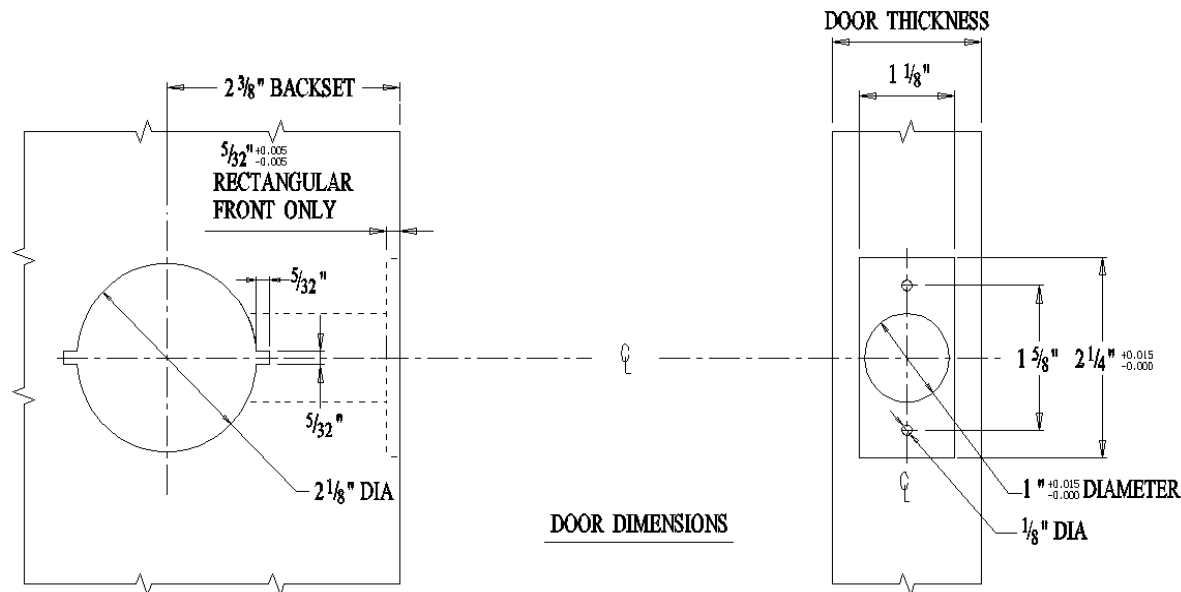

CAL-ROYAL PRODUCTS, INC.

BARRINGTON BA & POLYGON PLG SERIES

CYLINDRICAL LOCK DOOR PREPARATION for 2-3/8" Backset

- ▷ DOOR THICKNESS : 1 3/8" (35mm) TO 1 3/4" (45mm)
- ▷ DOOR TYPE : WOOD OR STEEL, FLAT OR BEVELED
- ▷ FACEPLATE : WIDE - 1 1/8"
- ▷ BACKSET : 2 3/8" (60mm)

Dimensions shown in parentheses () are in millimeters