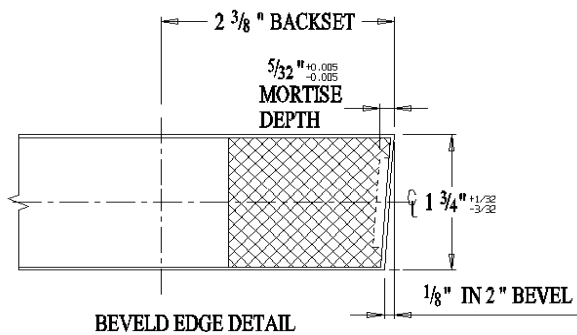

CAL-ROYAL PRODUCTS, INC.

BARRINGTON BA & POLYGON PLG SERIES

CYLINDRICAL LOCK DOOR PREPARATION for 2-3/8" Backset

- ▷ DOOR THICKNESS : 1 3/8" (35mm) TO 1 3/4" (45mm)
- ▷ DOOR TYPE : WOOD OR STEEL, FLAT OR BEVELED
- ▷ FACEPLATE : WIDE - 1 1/8"
- ▷ BACKSET : 2 3/8" (60mm)

Dimensions shown in parentheses () are in millimeters