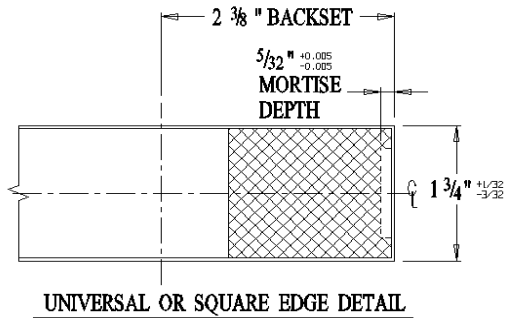

CAL-ROYAL PRODUCTS, INC.

BARRINGTON BA & POLYGON PLG SERIES

CYLINDRICAL LOCK DOOR PREPARATION for 2-3/8" Backset

- ▷ DOOR THICKNESS : 1 3/8" (35mm) TO 1 3/4" (45mm)
- ▷ DOOR TYPE : WOOD OR STEEL, FLAT OR BEVELED
- ▷ FACEPLATE : WIDE - 1 1/8"
- ▷ BACKSET : 2 3/8" (60mm)

Dimensions shown in parentheses () are in millimeters