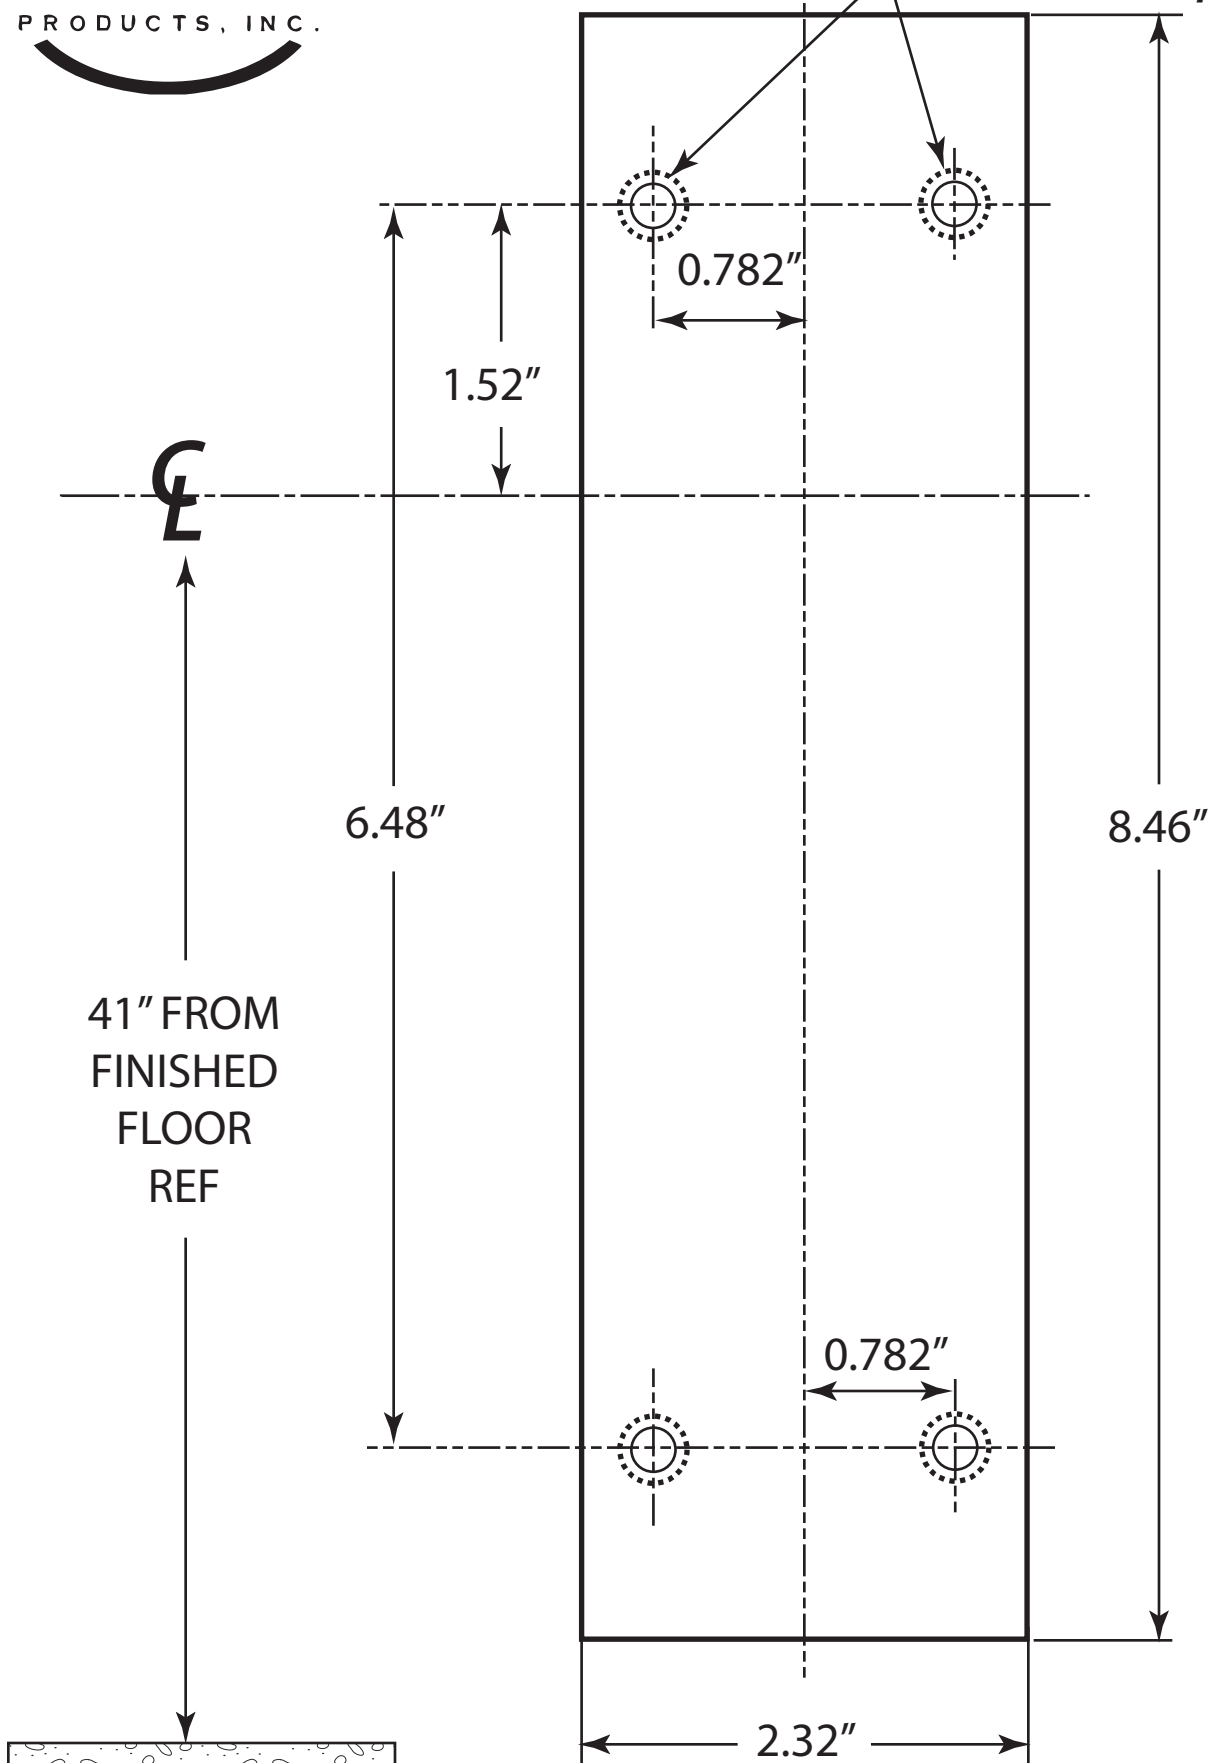

0.23" DIA. THRU DOOR, Outside
for 0.37" (4 required)

TEMPLATE
FOR MOUNTING CVRESC7740 DUMMY
ESCUTCHEON LEVER TRIM