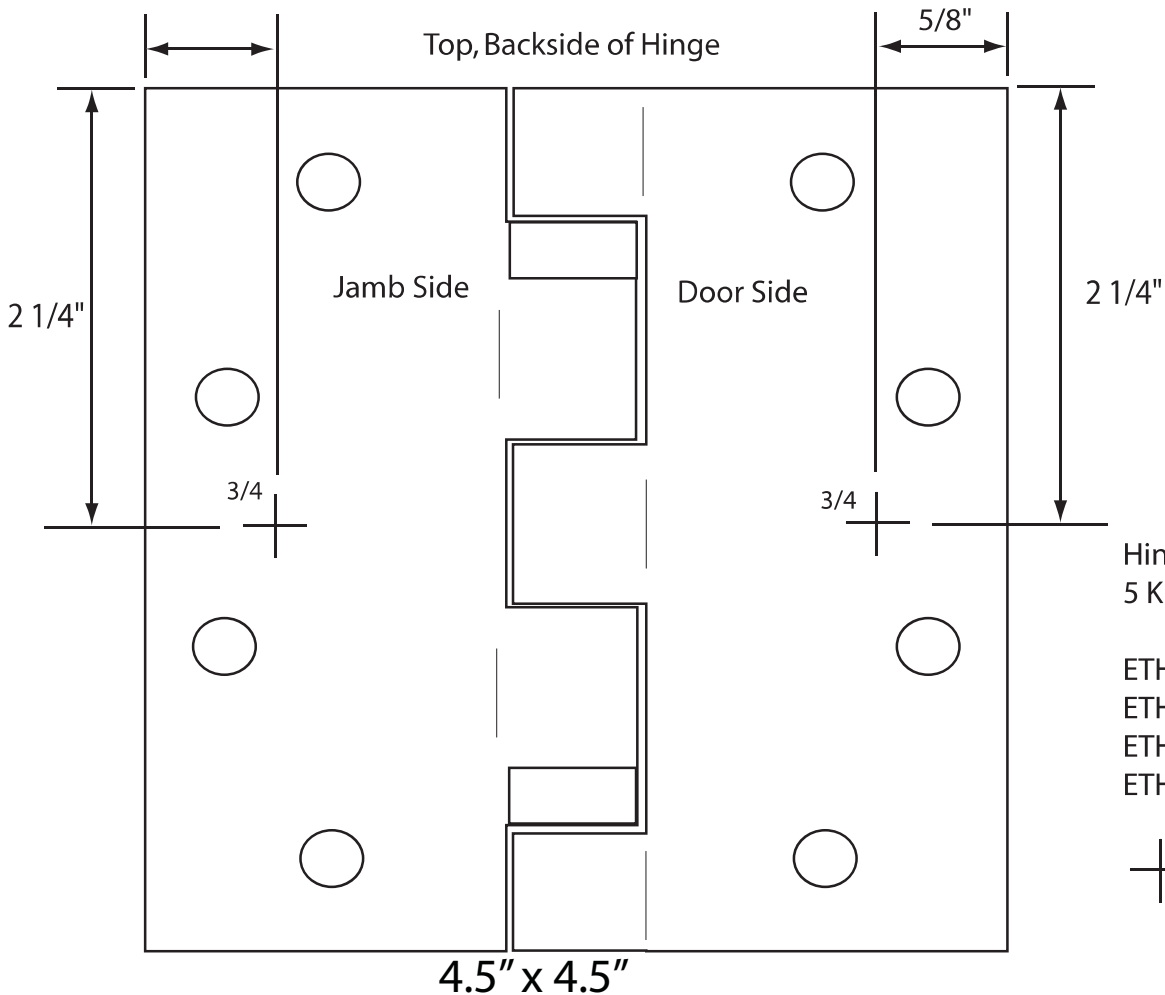

Hinge Template For:
5 Knuckle Standard Weight

- ETH4040 (2,4,6,8,10, 12wire)
- ETH4045 (2,4,6,8,10, 12wire)
- ETH4050 (2,4,6,8,10, 12wire)
- ETH4060 (2,4,6,8,10, 12wire)

⊕ = wire access hole

Hinge Template For:
5 Knuckle Standard Weight

- ETH4540 (2,4,6,8,10,12 wire)
- ETH4545 (2,4,6,8,10,12 wire)
- ETH4550 (2,4,6,8,10,12 wire)
- ETH4560 (2,4,6,8,10,12 wire)

⊕ = wire access hole