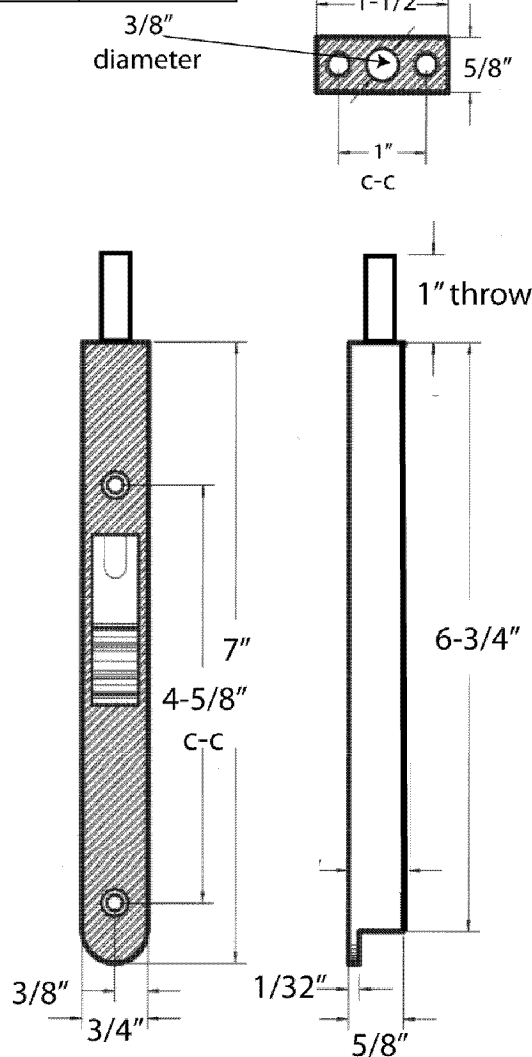

Solid Brass Single Route Extension Flush Bolt

- ⊙ Size: 7"
- ⊙ Designed for superior strength and smooth operation
- ⊙ Individually poly-bagged
- ⊙ Packed with strike and 2 sets of screws
- ⊙ Architectural finishes available

ITEM NO.	BOLT HEAD DIA.	THROW
FBG6	5/16"	1"

Cal-Royal Products, Inc.

6605 Flotilla St., City of Commerce, CA 90040 U.S.A.

Phone: (323) 888-6601 • (800) 876-9258 • Fax: (323) 888-6699 • (800) 222-3316

Email: sales@cal-royal.com • Website: www.cal-royal.com

The illustration and technical description in this Specification Sheet is current as of the date in the version box above. Cal-Royal Product reserves the right to, and may frequently make changes and/or improvements in designs and dimensions.