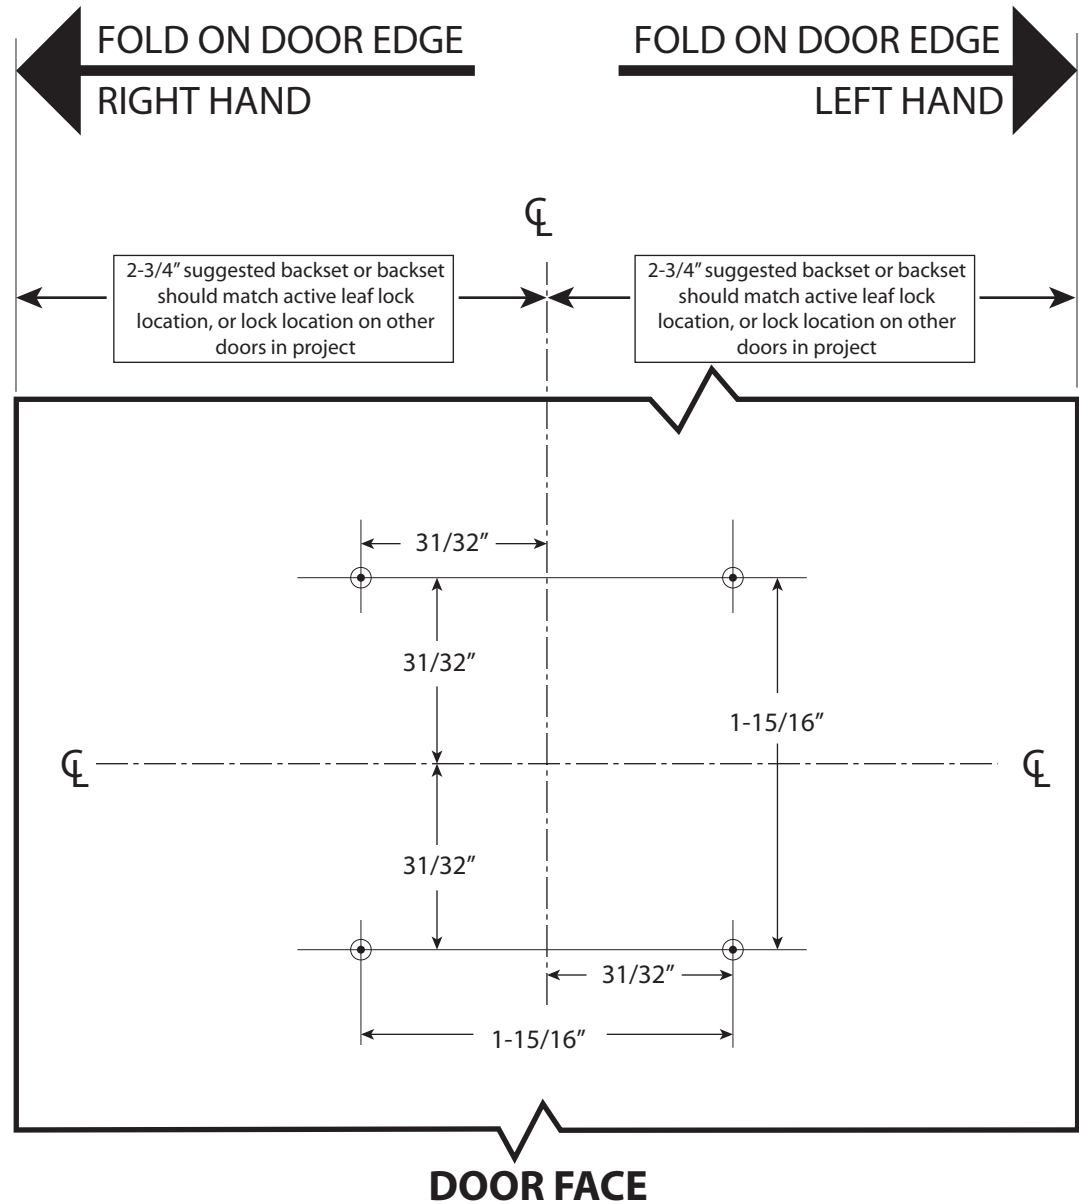

LEFT HANDED DOORS
OUTSIDE INSIDE

RIGHT HANDED DOORS
INSIDE OUTSIDE

IMPORTANT:
Door preparation not required on either side of door.
Horizontal center line from finish floor is 36" or as desired. Mark 4 holes then install mounting screws on black marks.