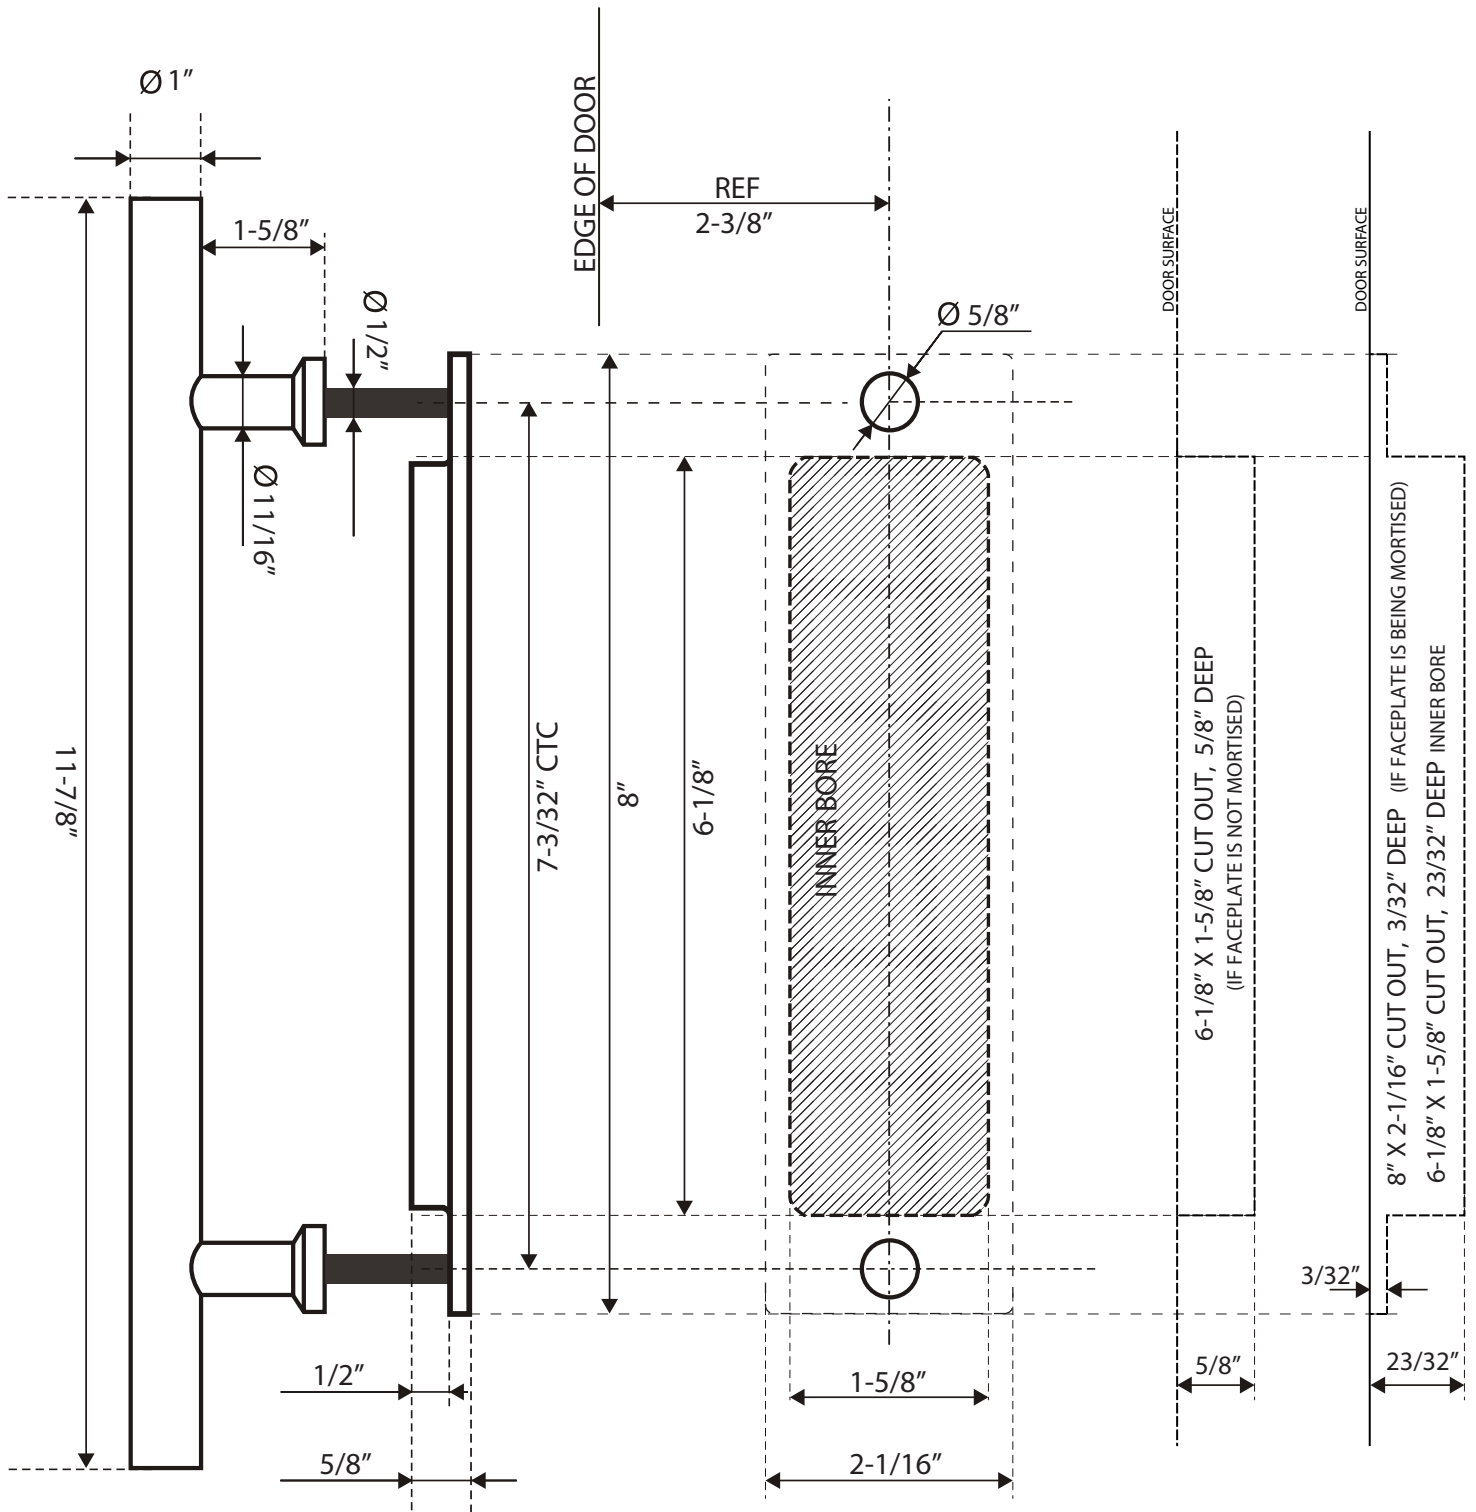

PULL-2815

The illustration and technical description in this cut sheet is current as of the date in the version date below. Cal-Royal Product reserves the right to, and may, on occasions, make changes and/or improvements in designs and dimensions without prior notice.

6605 Flotilla St.
 City of Commerce
 CA 90040 USA
 Tel: (323) 888-6601
 FAX: (323) 888-6699
 Website: cal-royal.com
 Email: sales@cal-royal.com

ITEM NO.:	DESCRIPTION:	SCALE:
PULL-2815	SLIDING DOOR HANDLE PULL	NOT TO SCALE
ANSI:	UNIT:	VERSION:
----	inches	ver.1 rev. 04/18
BY:	adg/cmt	