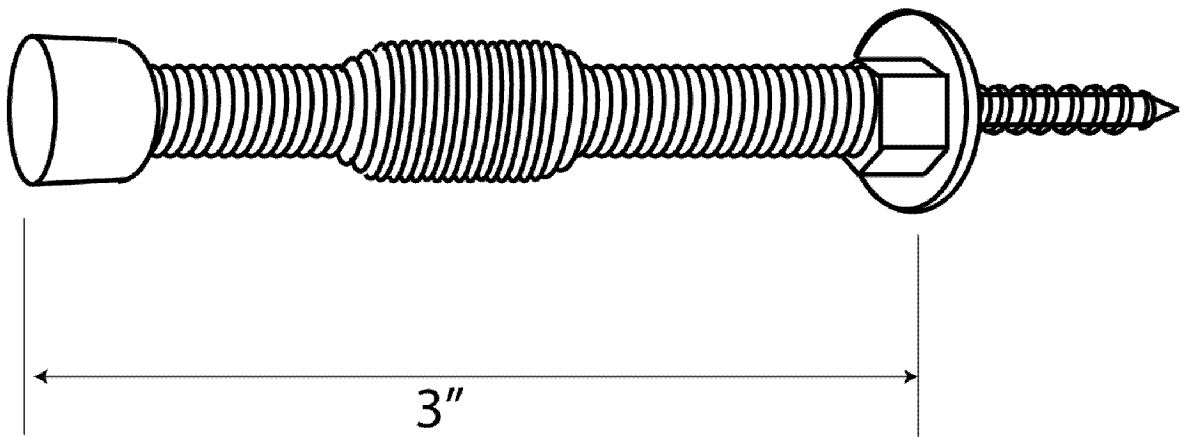

3" Flexible Door Stop with Fixed Screw

- ⦿ Die cast base
- ⦿ One Piece Style
- ⦿ Easy installation
- ⦿ Packed with white rubber tip
- ⦿ 3" projection
- ⦿ 3/4" Mounting screw fixed at the base
- ⦿ Available in architectural finishes