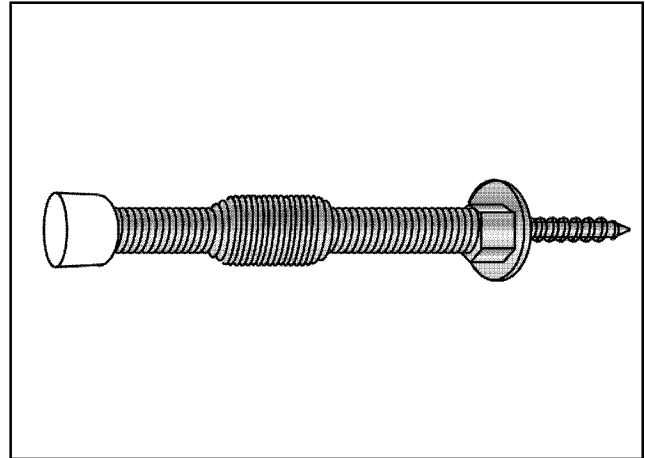

3" Flexible Door Stop with Fixed Screw

- ⦿ Die cast base
- ⦿ One Piece Style
- ⦿ Easy installation
- ⦿ Packed with white rubber tip
- ⦿ 3" projection
- ⦿ 3/4" Mounting screw fixed at the base
- ⦿ Available in architectural finishes