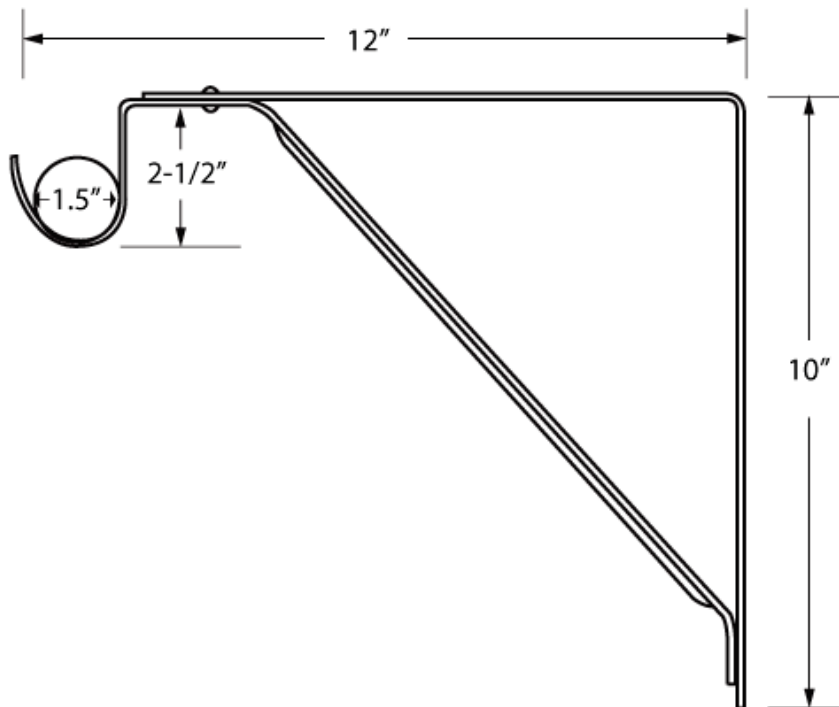

Heavy Duty Shelf And Rod Support

- ⦿ Sturdy steel material
- ⦿ Supports shelf up to 14" wide
- ⦿ Rod up to 1-1/2" diameter
- ⦿ Individually poly-bagged
- ⦿ Screws packed individually with bracket
- ⦿ Finish: White