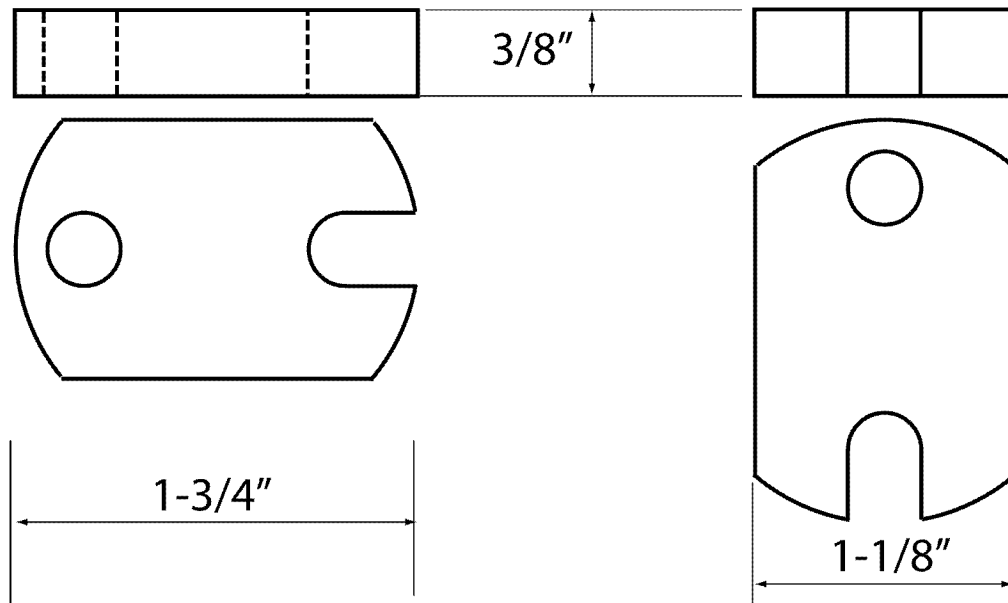

RIS375 and RIS625

Risers

- ⊙ Extruded Aluminum, mill Finish
- ⊙ For conversion of DSLP4 or DSHP18 Dome Stop for carpet installation
- ⊙ Packed with wood screw, lead shield and stud
- ⊙ Available in 3/8" and 5/8" height

ITEM #	LENGTH	WIDTH	HEIGHT
RIS375	1-3/4"	1-1/8"	3/8"
RIS625	1-3/4"	1-1/8"	5/8"

RIS375

RIS625

Cal-Royal Products, Inc.

6605 Flotilla St., City of Commerce, CA 90040 U.S.A.

Phone: (323) 888-6601 • (800) 876-9258 • Fax: (323) 888-6699 • (800) 222-3316

Email: sales@cal-royal.com • Website: www.cal-royal.com

The illustration and technical description in this Specification Sheet is current as of the date in the version box above. Cal-Royal Product reserves the right to, and may frequently make changes and/or improvements in designs and dimensions.