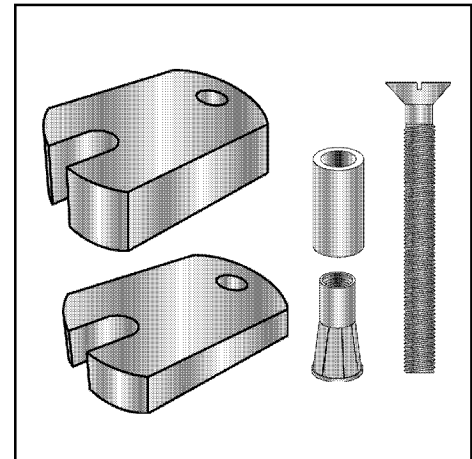

## Risers

- ⊙ Extruded Aluminum, mill Finish
- ⊙ For conversion of DSLP4 or DSHP18 Dome Stop for carpet installation
- ⊙ Packed with wood screw, lead shield and stud
- ⊙ Available in 3/8" and 5/8" height

ITEM #	LENGTH	WIDTH	HEIGHT
RIS375	1-3/4"	1-1/8"	3/8"
RIS625	1-3/4"	1-1/8"	5/8"