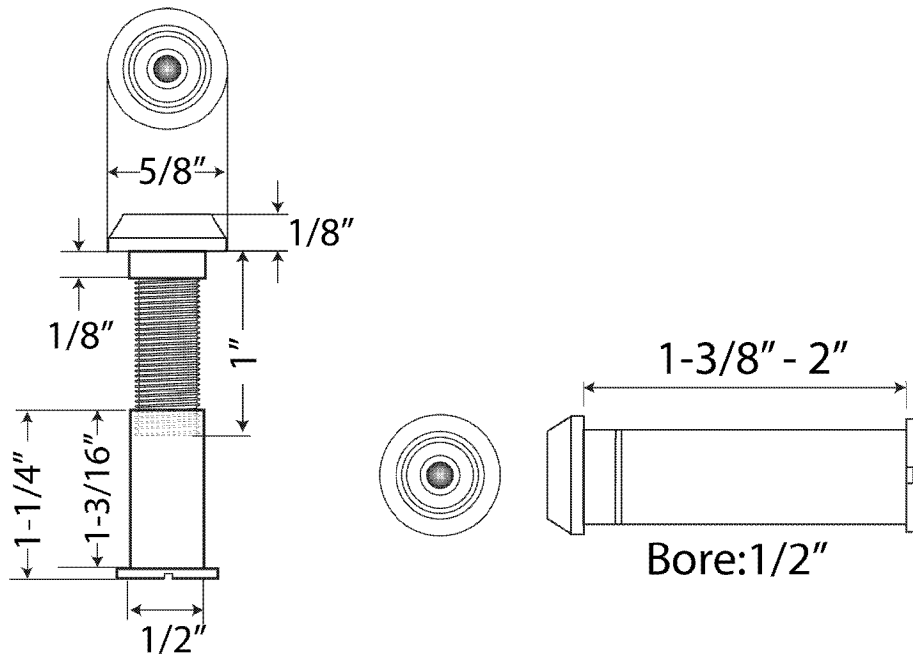

ULDV160

UL Listed Door Viewer, 160°

- ⦿ 1/2" Bore
- ⦿ UL Listed For 90-Minute Doors
- ⦿ Glass Lens
- ⦿ For Doors 1-3/8" to 2" thick
- ⦿ Individually poly-bagged and boxed
- ⦿ Conforms to ANSI/BHMA A156,16 L23172
- ⦿ Architectural finishes available

The illustration and technical description in this Specification Sheet is current as of the date in the version box above. Cal-Royal Product reserves the right to, and may frequently make changes and/or improvements in designs and dimensions.