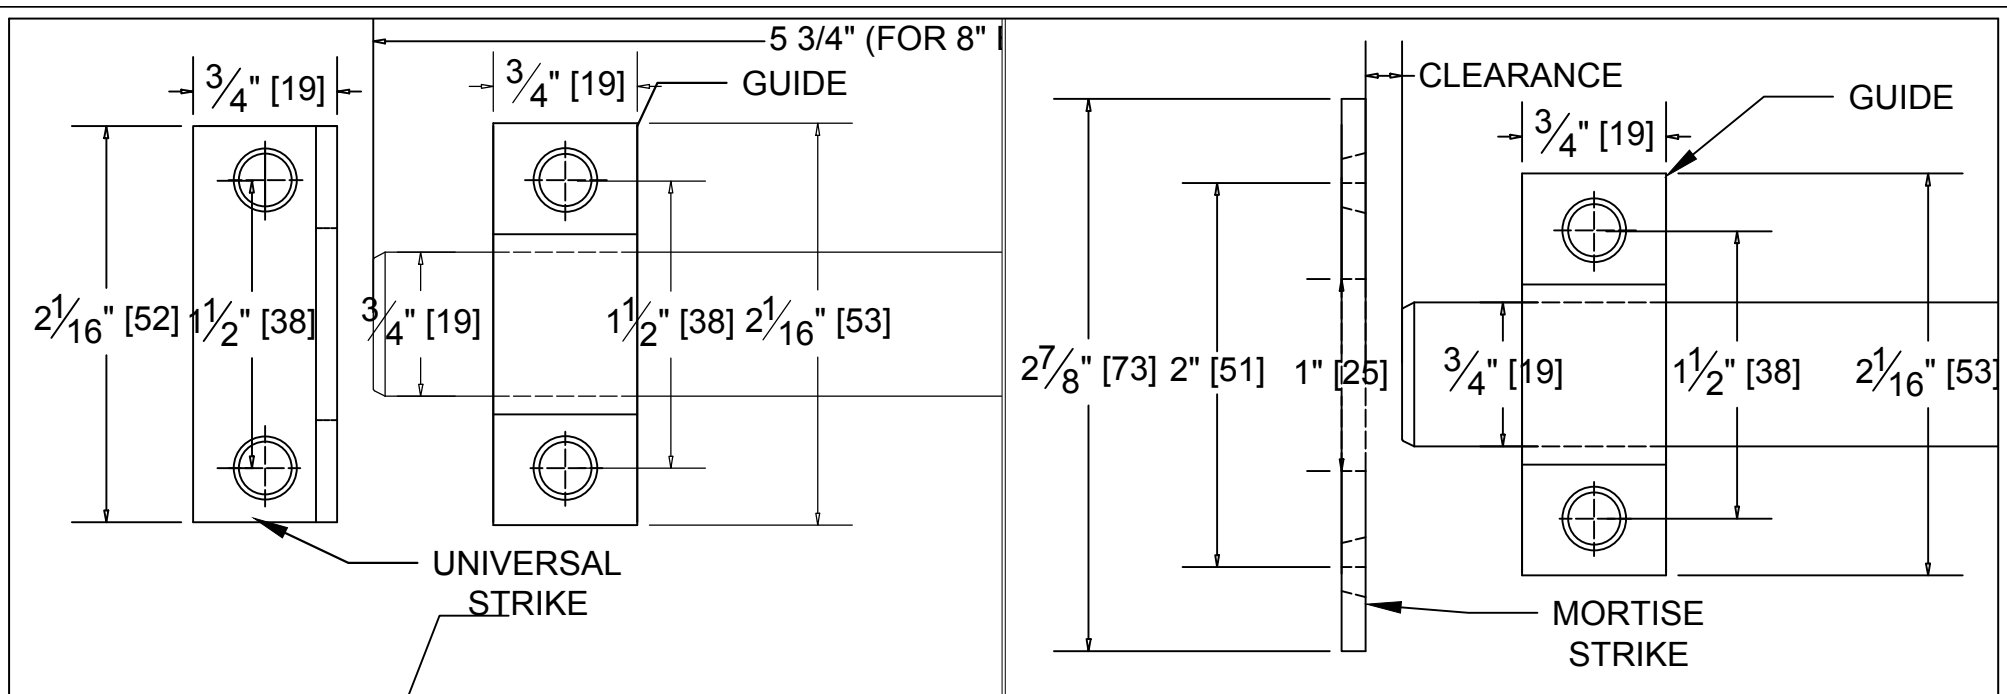

ITEM NO.	DESCRIPTION
UL831	TEMPLATE FOR HEAVY DUTY SURFACE BOLTS WITH MORTISE STRIKE APPLICATION

SCALE	UNIT	VERSION.
NTS	Inches	ver. 1.0 rev.03/19
PAGE 2 OF 3	(mm)	by Alex/Cris

	6605 Flotilla Street City of Commerce CA 90040 USA Tel.# (323) 888-6601 FAX # (323) 888-6699 WEB SITE: CAL-ROYAL.COM Email: sales@cal-royal.com	ITEM NO.	DESCRIPTION	SCALE	UNIT	VERSION
	UL831	TEMPLATE FOR HEAVY DUTY SURFACE BOLTS APPLICATION	1'-0" : 1'-0"	Inches	ver. 1.0 rev.03/19	
				PAGE 3 of 3	(mm)	by Alex/Cris