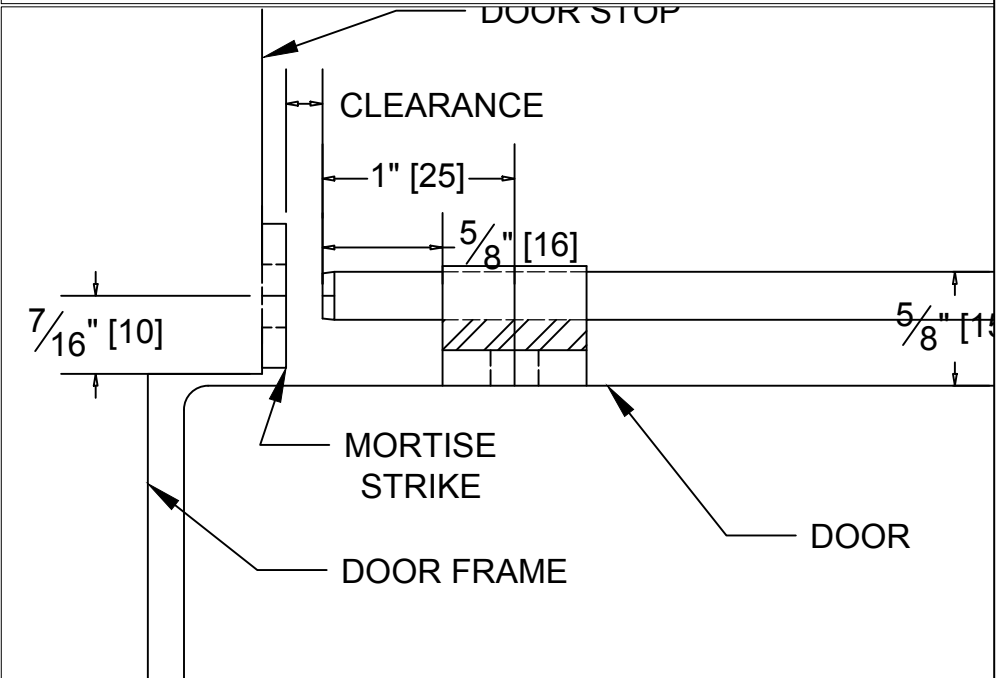

ITEM NO.	DESCRIPTION
UL831	TEMPLATE FOR HEAVY DUTY SURFACE BOLTS WITH MORTISE STRIKE APPLICATION

SCALE	UNIT	VERSION.
NTS	Inches	ver. 1.0 rev.03/19
PAGE 2 OF 3	(mm)	by Alex/Cris

	6605 Flotilla Street City of Commerce CA 90040 USA Tel.# (323) 888-6601 FAX # (323) 888-6699 WEB SITE: CAL-ROYAL.COM Email: sales@cal-royal.com	ITEM NO.	DESCRIPTION	SCALE	UNIT	VERSION
	UL831	TEMPLATE FOR HEAVY DUTY SURFACE BOLTS APPLICATION	1'-0" : 1'-0"	Inches	ver. 1.0 rev.03/19	
				PAGE 3 of 3	(mm)	by Alex/Cris