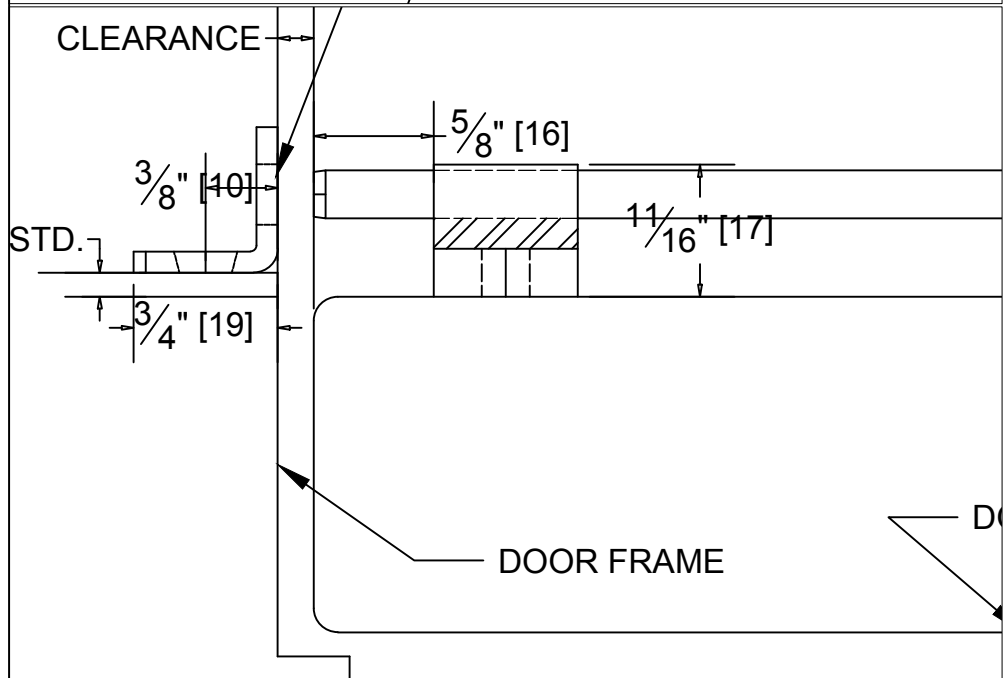

ITEM NO.	DESCRIPTION
UL831	TEMPLATE FOR HEAVY DUTY SURFACE BOLTS WITH MORTISE STRIKE APPLICATION

SCALE	UNIT	VERSION.
NTS	Inches	ver. 1.0 rev.03/19
PAGE 2 OF 3	(mm)	by Alex/Cris

	6605 Flotilla Street City of Commerce CA 90040 USA Tel.# (323) 888-6601 FAX # (323) 888-6699 WEB SITE: CAL-ROYAL.COM Email: sales@cal-royal.com	ITEM NO.	DESCRIPTION	SCALE	UNIT	VERSION
	UL831	TEMPLATE FOR HEAVY DUTY SURFACE BOLTS APPLICATION	1'-0" : 1'-0"	Inches	ver. 1.0 rev.03/19	
				PAGE 3 of 3	(mm)	by Alex/Cris