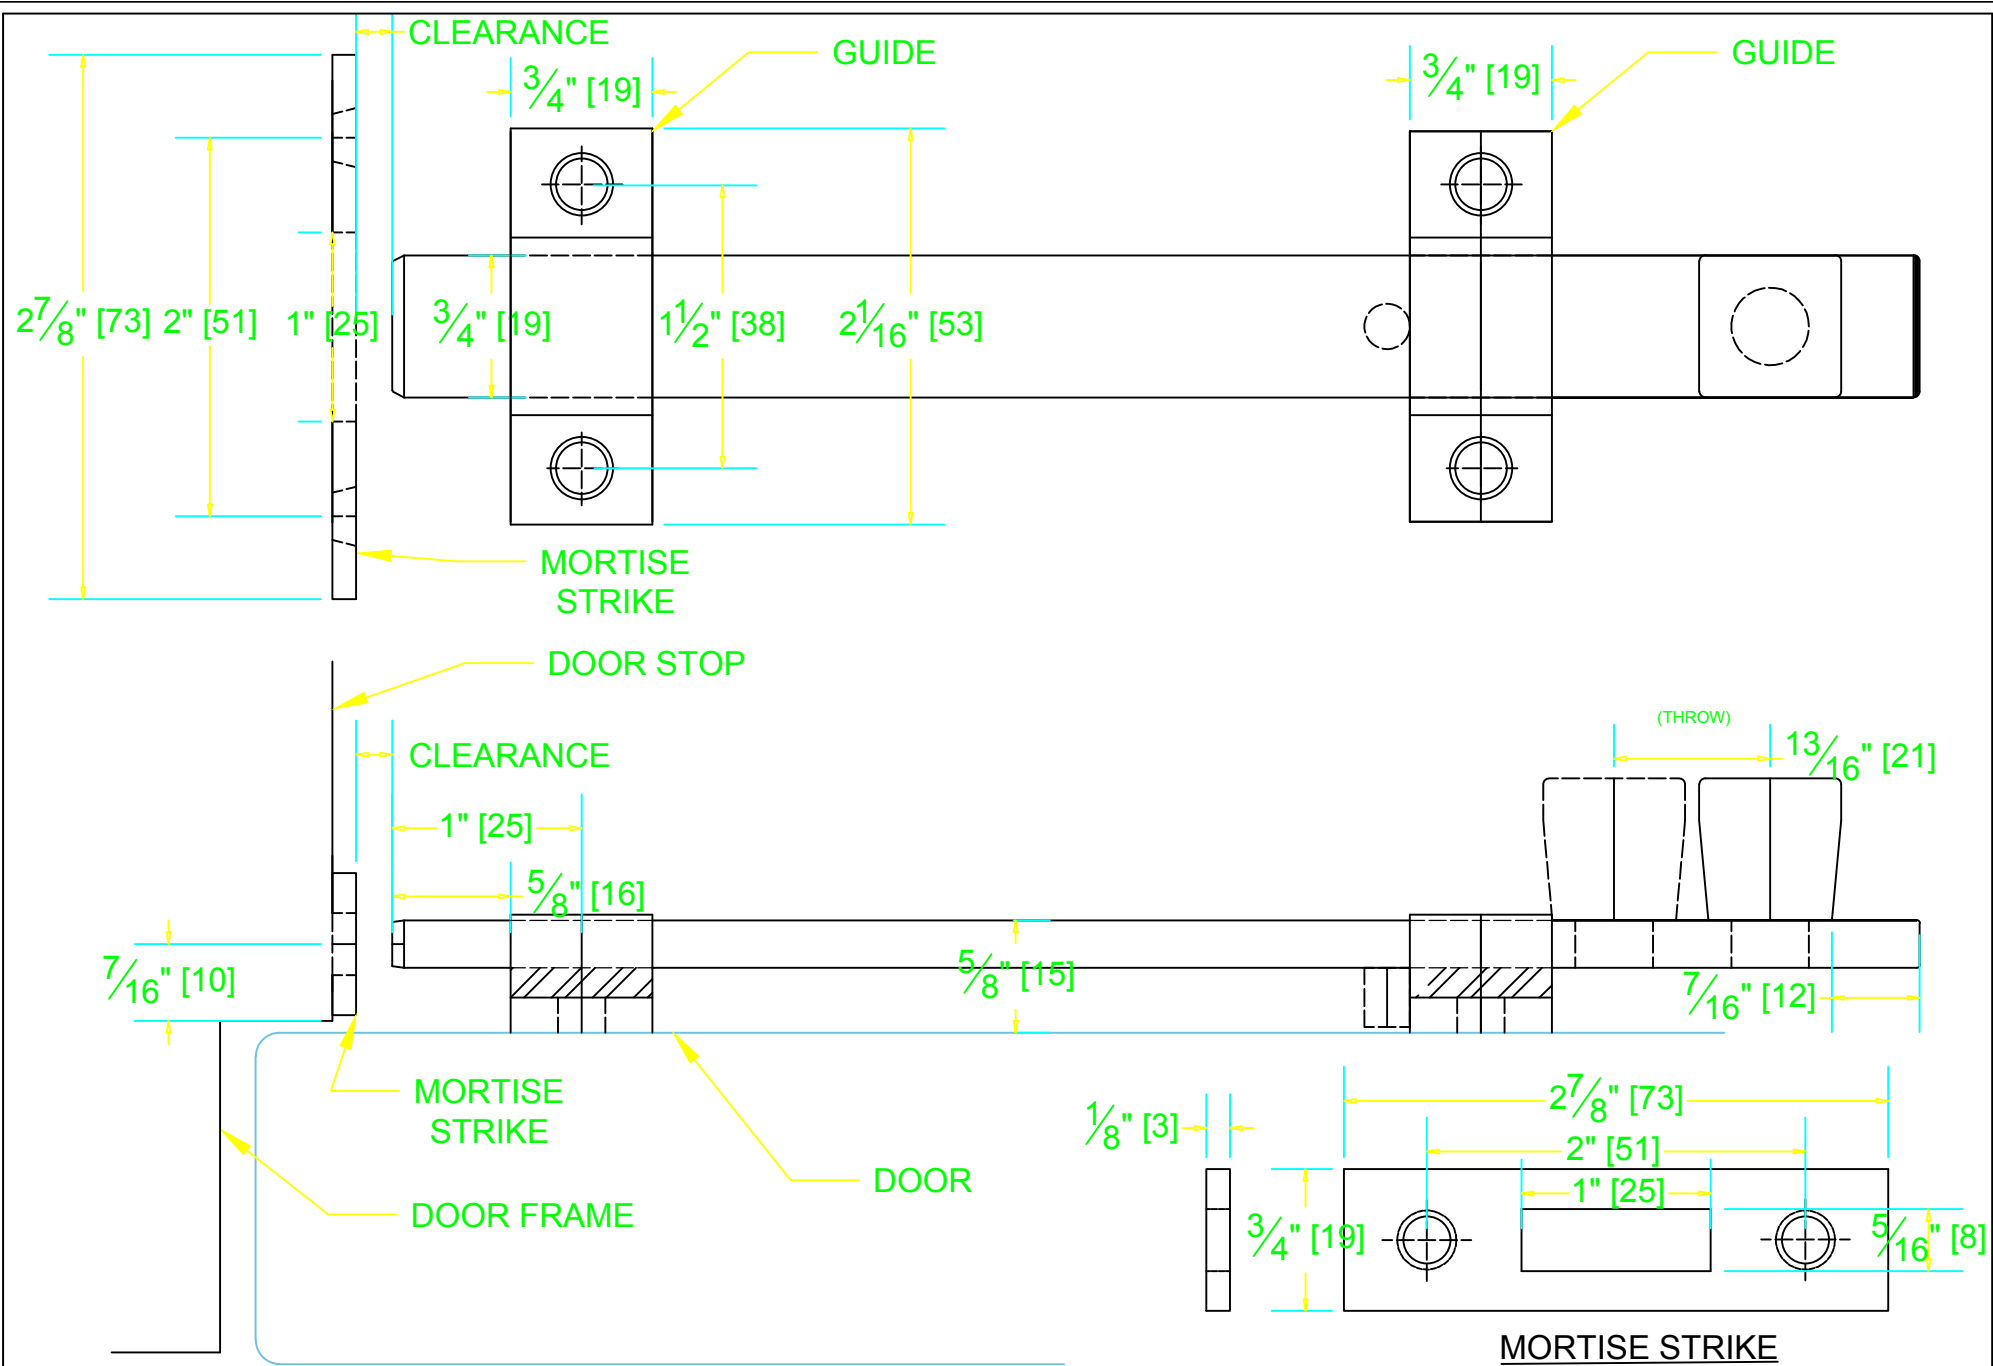

SCALE	UNIT	VERSION
NTS	Inches	ver. 1.0 rev.03/19
PAGE 1 OF 3	(mm)	by Alex/Cris

**MORTISE STRIKE**

6605 Flotilla Street  
 City of Commerce  
 CA 90040 USA  
 Tel.# (323) 888-6601  
 FAX # (323) 888-6699  
 WEB SITE:  
 CAL-ROYAL.COM  
 Email: sales@cal-royal.com

ITEM NO.	DESCRIPTION
UL831	TEMPLATE FOR HEAVY DUTY SURFACE BOLTS WITH MORTISE STRIKE APPLICATION

SCALE	UNIT	VERSION.
NTS	Inches	ver. 1.0 rev.03/19
PAGE 2 OF 3	(mm)	by Alex/Cris

	6605 Flotilla Street City of Commerce CA 90040 USA Tel.# (323) 888-6601 FAX # (323) 888-6699 WEB SITE: CAL-ROYAL.COM Email: sales@cal-royal.com	ITEM NO.	DESCRIPTION	SCALE	UNIT	VERSION
	UL831	TEMPLATE FOR HEAVY DUTY SURFACE BOLTS APPLICATION	1'-0" : 1'-0"	Inches	ver. 1.0 rev.03/19	
				PAGE 3 of 3	(mm)	by Alex/Cris