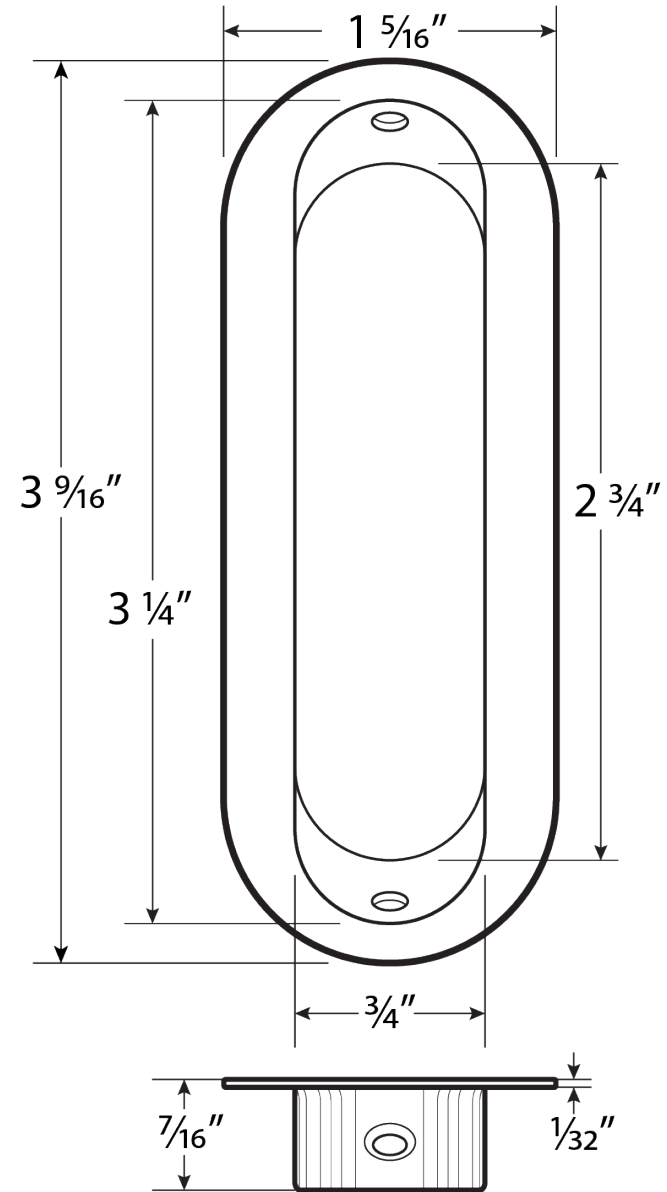

Note: Dimension Shown are for prep purposes  
 For the Actual Dimension of the item, refer to the cutsheet

The illustration and technical description in this cut sheet is current as of the date in the version date on the right. Cal-Royal Product reserves the right to, and may, on occasions, make changes and/or improvements in designs and dimensions without prior notice.

6605 Flotilla St.  
 City of Commerce  
 CA 90040 USA  
 Tel: (323) 888-6601  
 FAX: (323) 888-6699  
 Website: cal-royal.com  
 Email: sales@cal-royal.com

ITEM NO.	DESCRIPTION	ANSI	SCALE	UNIT	DRWG.#
<b>FP2000</b>	SOLID BRASS OVAL FLUSH PULL		NOT TO SCALE	inches (mm)	BHT-7044-0823-1of1
			PAGE 1 OF 1		BY: AlexG/CrisL