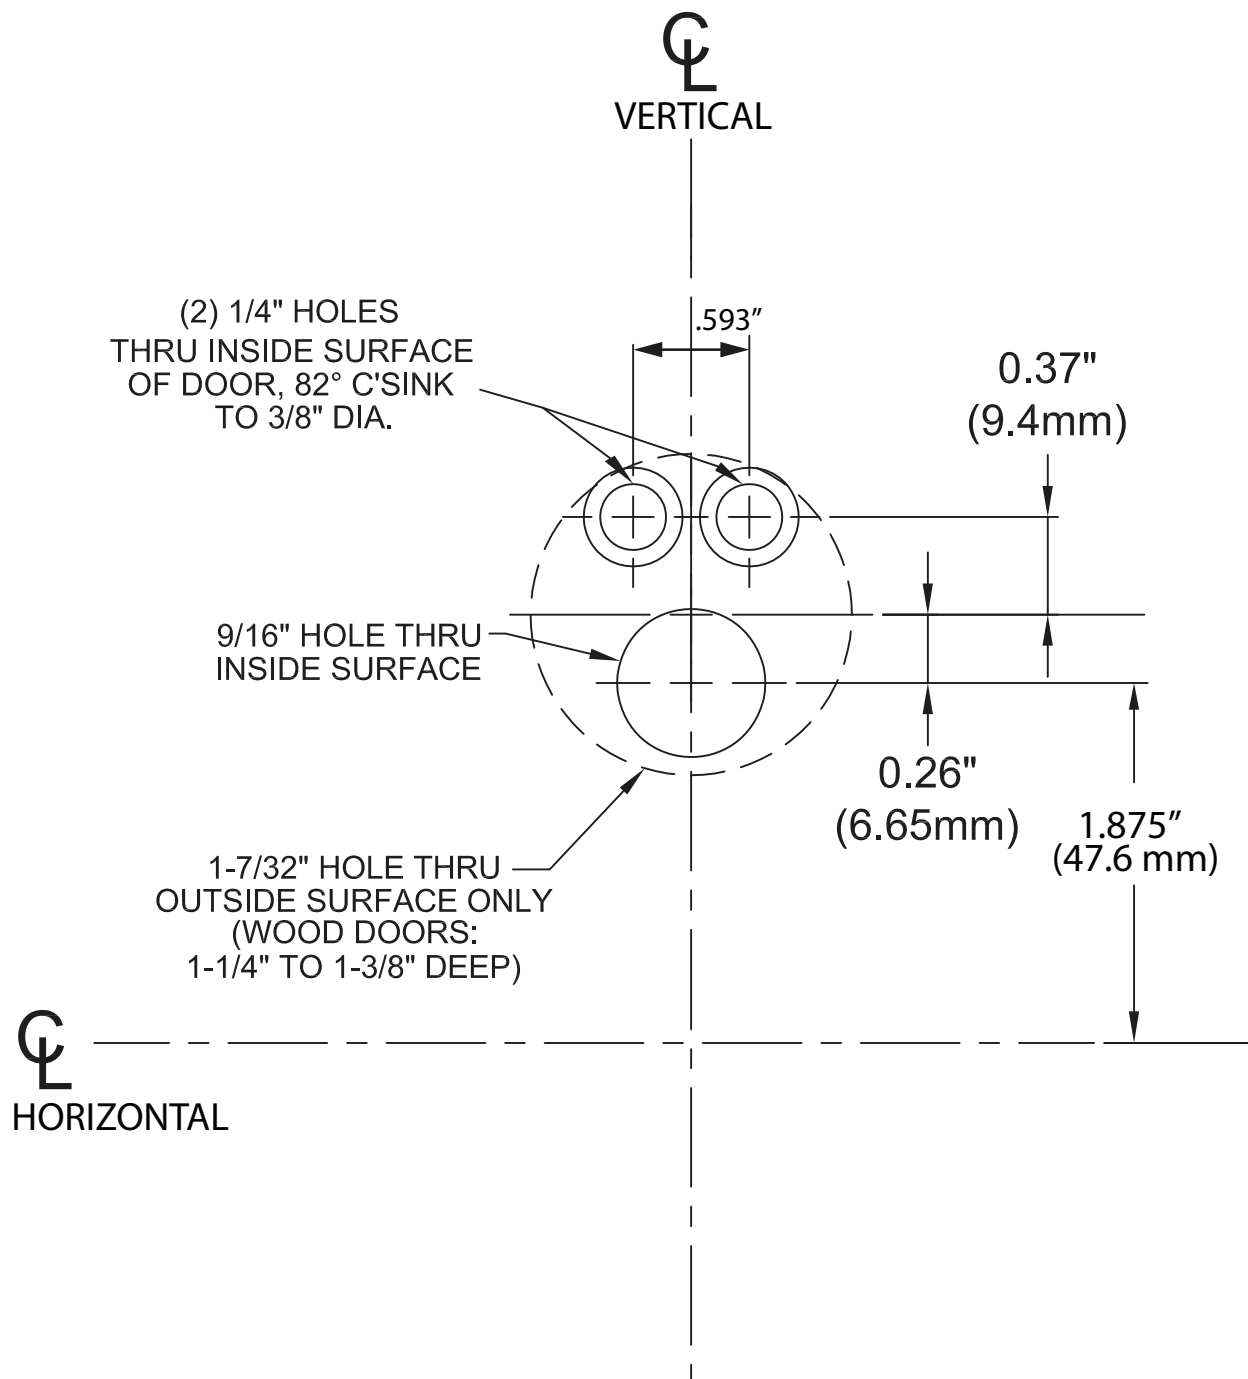

GLSCYL-1

TEMPLATE

NOTE: DRAWING NOT TO SCALE

10/27/2021 bt/adg/cvl

CAL-ROYAL PRODUCTS, INC.

6605 Flotilla St. Commerce CA 90040 ♦ Tel: (323)888-6601 ♦ Fax: (323)888-6699 ♦ Website: www.cal-royal.com ♦ Email: sales@cal-royal.com