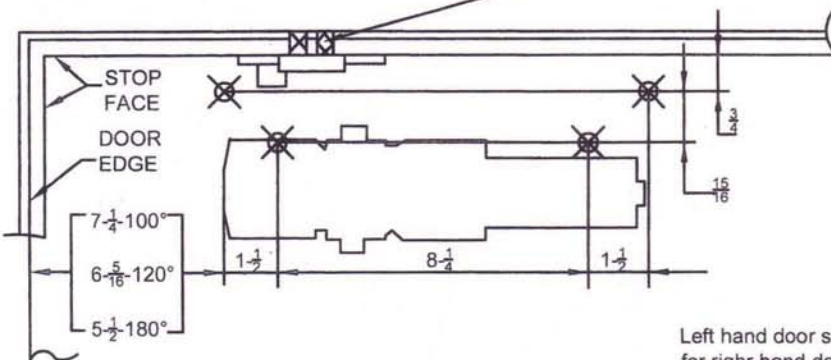

CR441 Pull Side Regular Drop plate  
Allows 130° Maximum Opening

Pull Side Mount:  
CR18 Drop Plate

Left hand door shown, use opposite  
for right hand door

CR441 Push Side Drop Plate  
Allows 180° Maximum Opening. Maximum hinge size 5"x5"

Push Side Mount:  
CR18PA Drop Plate

Left hand door shown, use opposite  
for right hand door

INCH	5/16	5/8	11/16	3/4	15/16	1	1-1/16	1-1/2	1-11/16	1-3/4
M.M.	8	16	17	19	24	25	27	30	40	44
INCH	2-1/16	4	5-1/2	6-5/16	7-1/4	7-7/8	8-5/8	9-7/16	11-1/4	
M.M.	53	102	139	160	184	200	219	240	286	