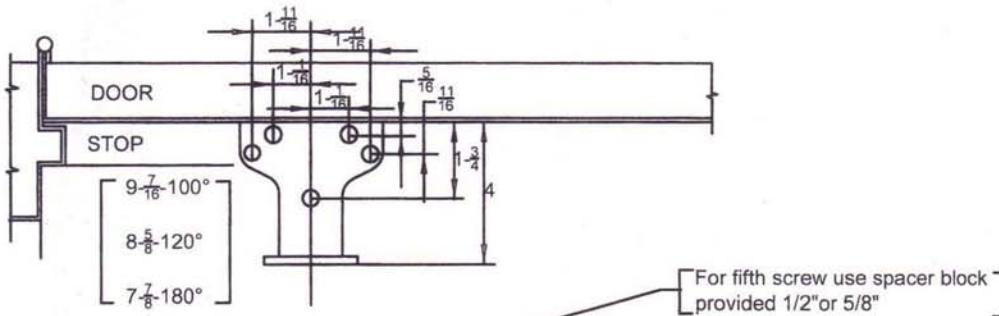

CR441 Pull Side Regular Drop plate  
Allows 130° Maximum Opening

Pull Side Mount:  
CR18 Drop Plate

Left hand door shown, use opposite  
for right hand door

CR441 Push Side Drop Plate  
Allows 180° Maximum Opening. Maximum hinge size 5"x5"

Push Side Mount:  
CR18PA Drop Plate

Left hand door shown, use opposite  
for right hand door

INCH	5/16	5/8	11/16	3/4	15/16	1	1-1/16	1-1/2	1-11/16	1-3/4
M.M.	8	16	17	19	24	25	27	30	40	44
INCH	2-1/16	4	5-1/2	6-5/16	7-1/4	7-7/8	8-5/8	9-7/16	11-1/4	
M.M.	53	102	139	160	184	200	219	240	286	