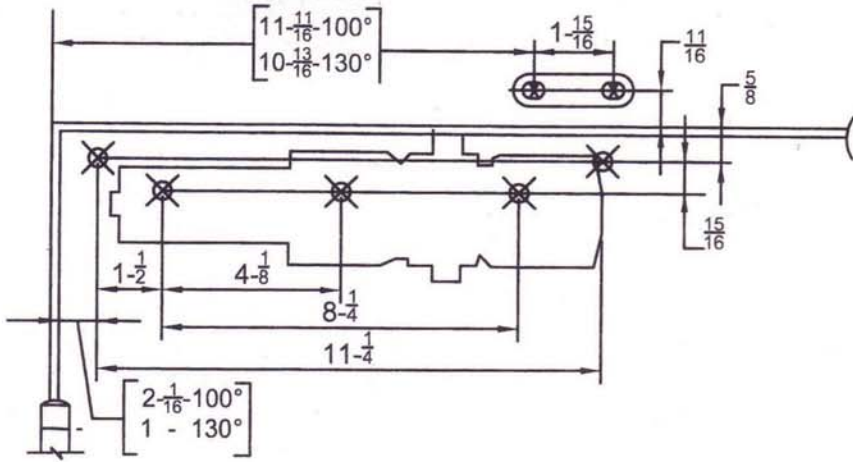

CR441 Pull Side Regular Drop plate  
Allows 130° Maximum Opening

Pull Side Mount:  
CR18 Drop Plate

Left hand door shown, use opposite  
for right hand door

CR441 Push Side Drop Plate  
Allows 180° Maximum Opening. Maximum hinge size 5"x5"

Push Side Mount:  
CR18PA Drop Plate

Left hand door shown, use opposite  
for right hand door

INCH	5/16	5/8	11/16	3/4	15/16	1	1-1/16	1-1/2	1-11/16	1-3/4
M.M.	8	16	17	19	24	25	27	30	40	44
INCH	2-1/16	4	5-1/2	6-5/16	7-1/4	7-7/8	8-5/8	9-7/16	11-1/4	
M.M.	53	102	139	160	184	200	219	240	286	