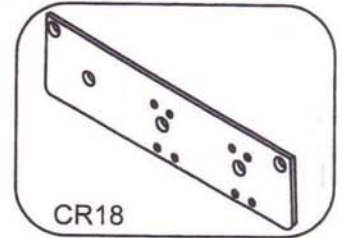

CR441 Pull Side Regular Drop plate  
Allows 130° Maximum Opening

Pull Side Mount:  
CR18 Drop Plate

Left hand door shown, use opposite  
for right hand door

CR441 Push Side Drop Plate  
Allows 180° Maximum Opening. Maximum hinge size 5"x5"

Push Side Mount:  
CR18PA Drop Plate

Left hand door shown, use opposite  
for right hand door

INCH	5/16	5/8	11/16	3/4	15/16	1	1-1/16	1-1/2	1-11/16	1-3/4
M.M.	8	16	17	19	24	25	27	30	40	44
INCH	2-1/16	4	5-1/2	6-5/16	7-1/4	7-7/8	8-5/8	9-7/16	11-1/4	
M.M.	53	102	139	160	184	200	219	240	286	