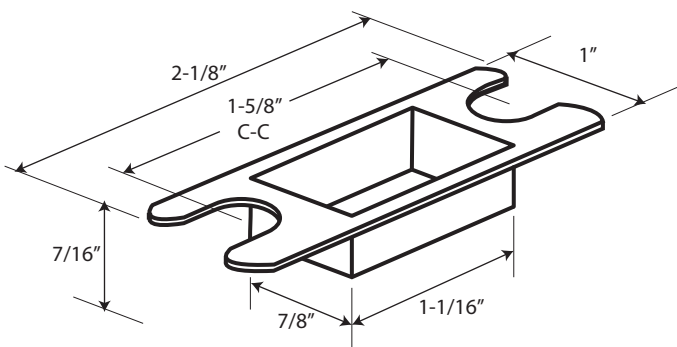

PDB478

For use on ASA Strike & ASA 478

PDB1214

For use on residential deadbolt strike (1" x 2-1/4")

PDB118234

For use on commercial deadbolt strike (1-1/8" x 2-3/4")

PDBFLS

For use on full lip strike

PDBTS

For use on T-Strike

6605 Flotilla St.
City of Commerce
CA 90040 USA
Tel: (323) 888-6601
FAX: (323) 888-6699
Website: cal-royal.com
Email: sales@cal-royal.com

ITEM NO.: PDB118234, PDBTS PDBFLS, PDB478 PDB1214		DESCRIPTION: PLASTIC DUST BOXES		SCALE: NOT TO SCALE	
ANSI:	UNIT: inches [mm]	VERSION: ver. 2.0 rev. 03/15	BY:	bteves/adg	