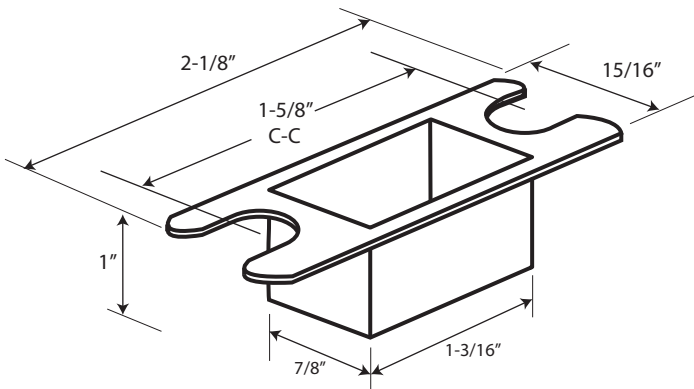

PDB478

For use on ASA Strike & ASA 478

PDB1214

For use on residential deadbolt strike (1" x 2-1/4")

PDB118234

For use on commercial deadbolt strike (1-1/8" x 2-3/4")

PDBFLS

For use on full lip strike

PDBTS

For use on T-Strike

6605 Flotilla St.
City of Commerce
CA 90040 USA
Tel: (323) 888-6601
FAX: (323) 888-6699
Website: cal-royal.com
Email: sales@cal-royal.com

ITEM NO.: PDB118234, PDBTS PDBFLS, PDB478 PDB1214		DESCRIPTION: PLASTIC DUST BOXES		SCALE: NOT TO SCALE	
ANSI:	UNIT: inches [mm]	VERSION: ver. 2.0 rev. 03/15	BY:	bteves/adg	