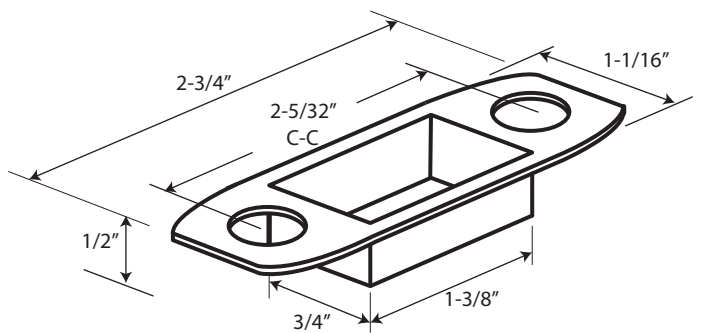

PDB478

For use on ASA Strike & ASA 478

PDB1214

For use on residential deadbolt strike (1" x 2-1/4")

PDB118234

For use on commercial deadbolt strike (1-1/8" x 2-3/4")

PDBFLS

For use on full lip strike

PDBTS

For use on T-Strike

6605 Flotilla St.
City of Commerce
CA 90040 USA
Tel: (323) 888-6601
FAX: (323) 888-6699
Website: cal-royal.com
Email: sales@cal-royal.com

ITEM NO.: PDB118234, PDBTS PDBFLS, PDB478 PDB1214		DESCRIPTION: PLASTIC DUST BOXES		SCALE: NOT TO SCALE	
ANSI:	UNIT: inches [mm]	VERSION: ver. 2.0 rev. 03/15	BY:	bteves/adg	