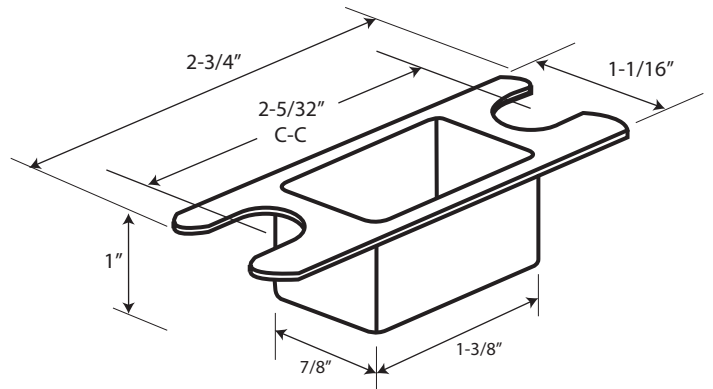

PDB478

For use on ASA Strike & ASA 478

PDB1214

For use on residential deadbolt strike (1" x 2-1/4")

PDB118234

For use on commercial deadbolt strike (1-1/8" x 2-3/4")

PDBFLS

For use on full lip strike

PDBTS

For use on T-Strike

6605 Flotilla St.
City of Commerce
CA 90040 USA
Tel: (323) 888-6601
FAX: (323) 888-6699
Website: cal-royal.com
Email: sales@cal-royal.com

ITEM NO.: PDB118234, PDBTS PDBFLS, PDB478 PDB1214		DESCRIPTION: PLASTIC DUST BOXES		SCALE: NOT TO SCALE	
ANSI:	UNIT: inches [mm]	VERSION: ver. 2.0 rev. 03/15	BY:	bteves/adg	