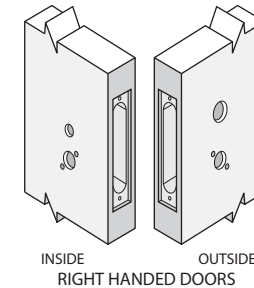

MORTISE LOCK
INSTALLATION TEMPLATE

DOOR PREPARATION CHART

ITEM NO.	OUTSIDE			INSIDE		
	CYLINDER HOLE (A)	THUMBTURN HOLE (B)	LEVER HOLE (C)	CYLINDER HOLE (A)	THUMBTURN HOLE (B)	LEVER HOLE (C)
NM8486	●	●	●	●	●	●

● Indicates positions that needs to be drilled.

6605 Flotilla St.
City of Commerce
CA 90040 USA
Tel: (323) 888-6601
FAX: (323) 888-6699
Website: cal-royal.com
Email: sales@cal-royal.com

ITEM NO.	DESCRIPTION	ANSI	SCALE	UNIT	VERSION
NM8486	Mortise Lockset With "OCCUPIED" Indicator	A156.13 Grade 1	not to scale PAGE 1 OF 1	inches	ver. 1.0 rev. 03/14 BY: bteves/adg