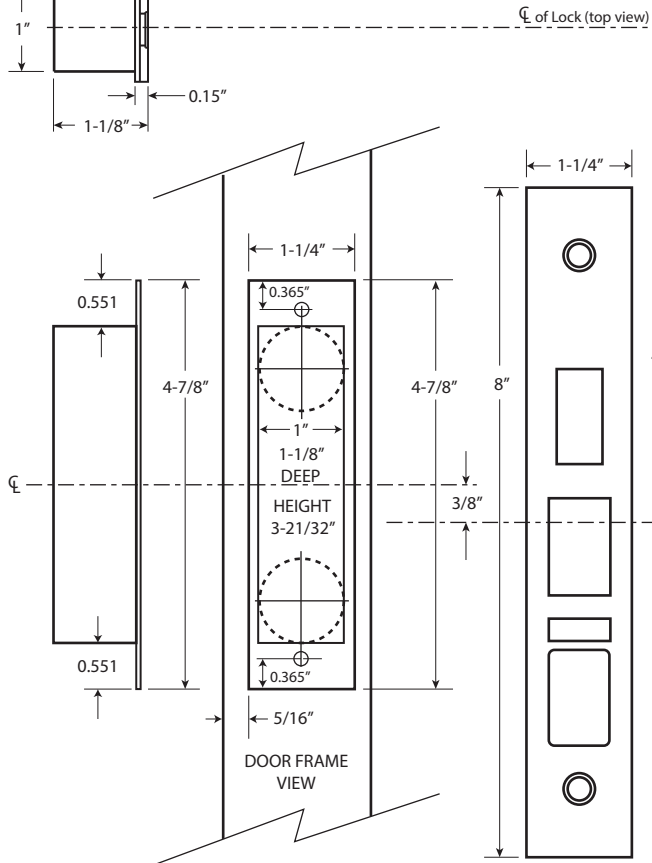

MORTISE LOCK
INSTALLATION TEMPLATE

DOOR PREPARATION CHART

ITEM NO.	OUTSIDE			INSIDE		
	CYLINDER HOLE (A)	THUMBTURN HOLE (B)	LEVER HOLE (C)	CYLINDER HOLE (A)	THUMBTURN HOLE (B)	LEVER HOLE (C)
NM8486	●	●	●	●	●	●

● Indicates positions that needs to be drilled.

6605 Flotilla St.
City of Commerce
CA 90040 USA
Tel: (323) 888-6601
FAX: (323) 888-6699
Website: cal-royal.com
Email: sales@cal-royal.com

ITEM NO.	DESCRIPTION	ANSI	SCALE	UNIT	VERSION
NM8486	Mortise Lockset With "OCCUPIED" Indicator	A156.13 Grade 1	not to scale PAGE 1 OF 1	inches	ver. 1.0 rev. 03/14 BY: bteves/adg