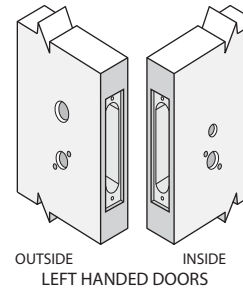

MORTISE LOCK
INSTALLATION TEMPLATE

DOOR PREPARATION CHART

ITEM NO.	OUTSIDE			INSIDE		
	CYLINDER HOLE (A)	THUMBTURN HOLE (B)	LEVER HOLE (C)	CYLINDER HOLE (A)	THUMBTURN HOLE (B)	LEVER HOLE (C)
NM8486	●	●	●	●	●	●

● Indicates positions that needs to be drilled.

6605 Flotilla St.
City of Commerce
CA 90040 USA
Tel: (323) 888-6601
FAX: (323) 888-6699
Website: cal-royal.com
Email: sales@cal-royal.com

ITEM NO.	DESCRIPTION	ANSI	SCALE	UNIT	VERSION
NM8486	Mortise Lockset With "OCCUPIED" Indicator	A156.13 Grade 1	not to scale PAGE 1 OF 1	inches	ver. 1.0 rev. 03/14 BY: bteves/adg