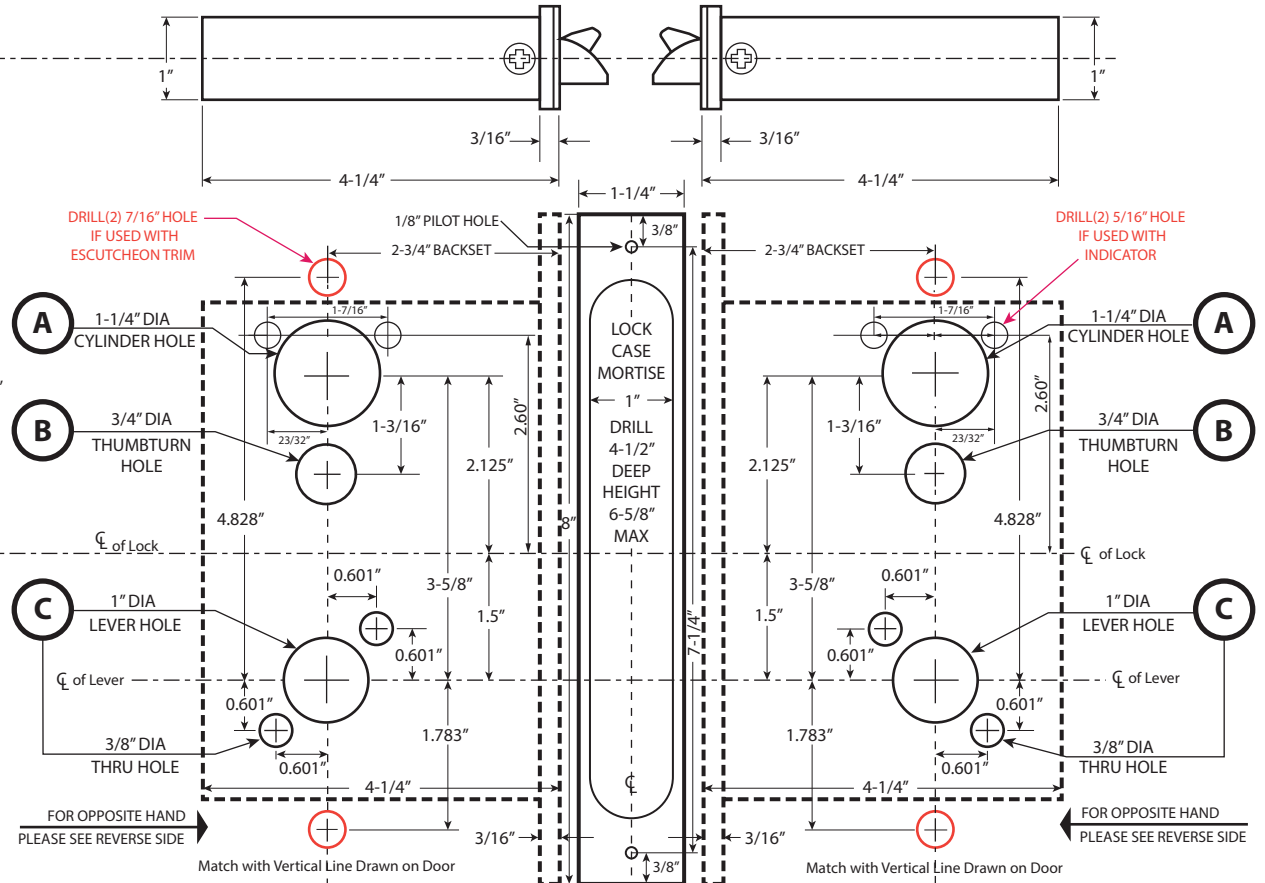

MORTISE LOCK
INSTALLATION TEMPLATE

DOOR PREPARATION CHART

ITEM NO.	OUTSIDE			INSIDE		
	CYLINDER HOLE (A)	THUMBTURN HOLE (B)	LEVER HOLE (C)	CYLINDER HOLE (A)	THUMBTURN HOLE (B)	LEVER HOLE (C)
NM8486	●	●	●	●	●	●

● Indicates positions that needs to be drilled.

6605 Flotilla St.
City of Commerce
CA 90040 USA
Tel: (323) 888-6601
FAX: (323) 888-6699
Website: cal-royal.com
Email: sales@cal-royal.com

ITEM NO.	DESCRIPTION	ANSI	SCALE	UNIT	VERSION
NM8486	Mortise Lockset With "OCCUPIED" Indicator	A156.13 Grade 1	not to scale PAGE 1 OF 1	inches	ver. 1.0 rev. 03/14 BY: bteves/adg