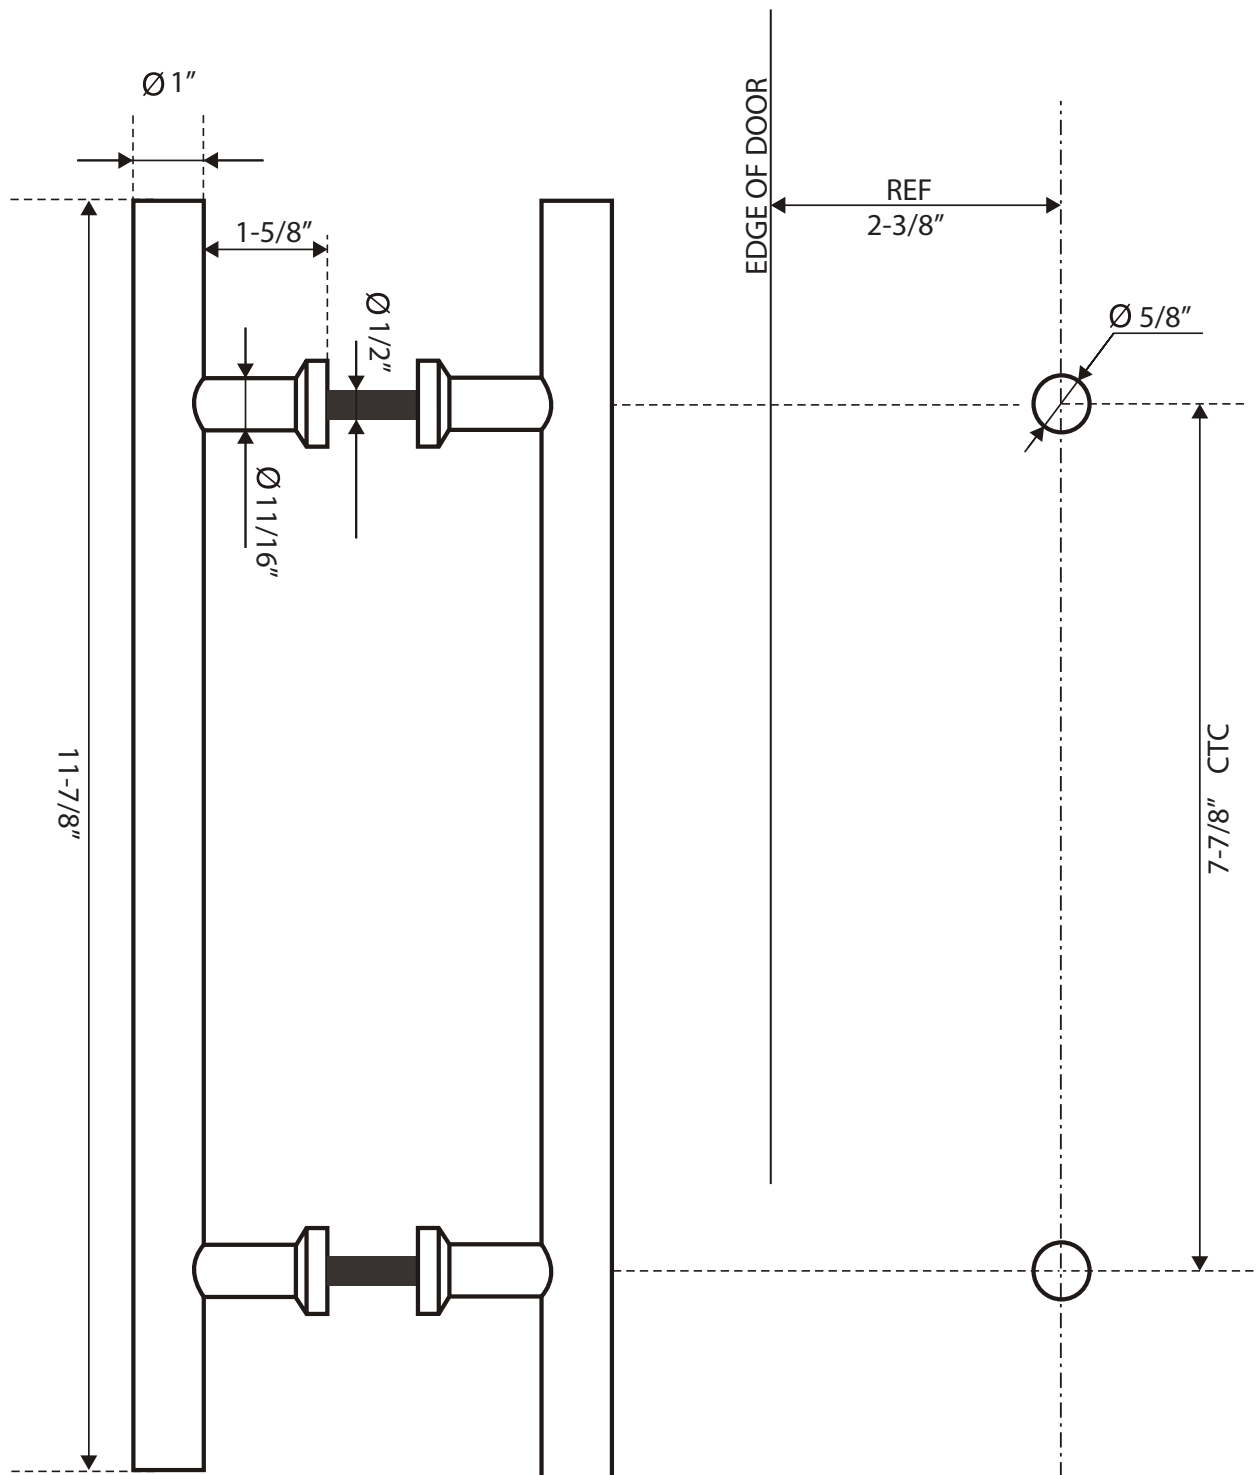

PULL-15778-BTB

The illustration and technical description in this cut sheet is current as of the date in the version date below. Cal-Royal Product reserves the right to, and may, on occasions, make changes and/or improvements in designs and dimensions without prior notice.

6605 Flotilla St.
 City of Commerce
 CA 90040 USA
 Tel: (323) 888-6601
 FAX: (323) 888-6699
 Website: cal-royal.com
 Email: sales@cal-royal.com

ITEM NO.:	DESCRIPTION:	SCALE:
PULL-15778-BTB	SLIDING DOOR HANDLE PULL	NOT TO SCALE
ANSI:	UNIT:	VERSION:
----	inches	ver.1 rev. 04/18
BY:	adg/cmt	