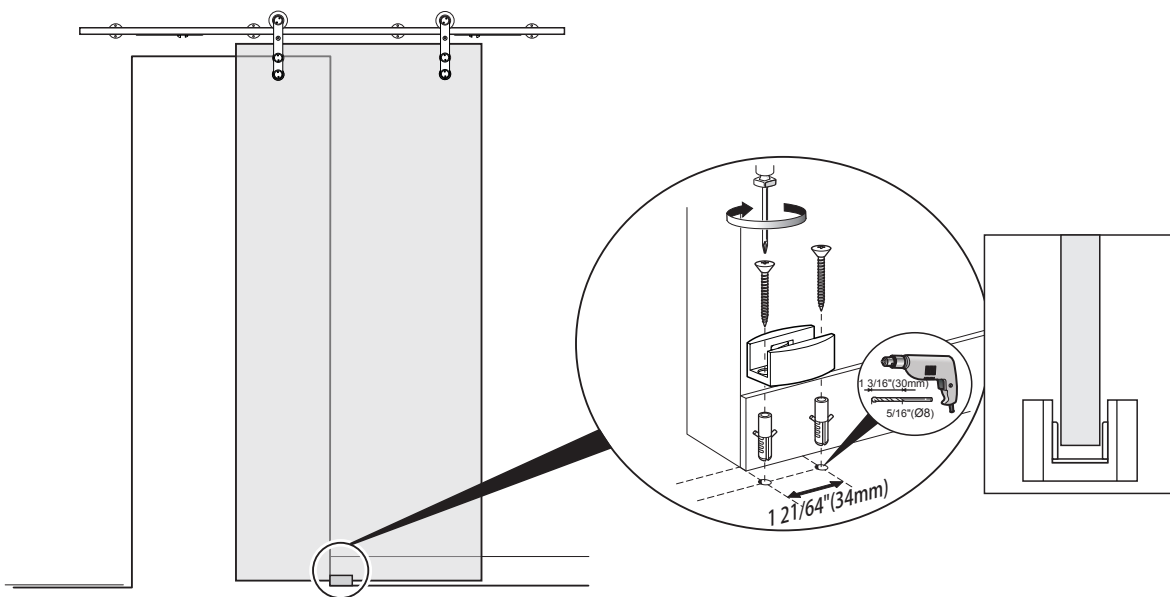

Installation manual for SCS802566

6

2

7

9

8

= 1/2" (10mm) Glass = 15/32" (12mm) Glass

9

= 1/2" (10mm) Glass = 15/32" (12mm) Glass

10

11

10