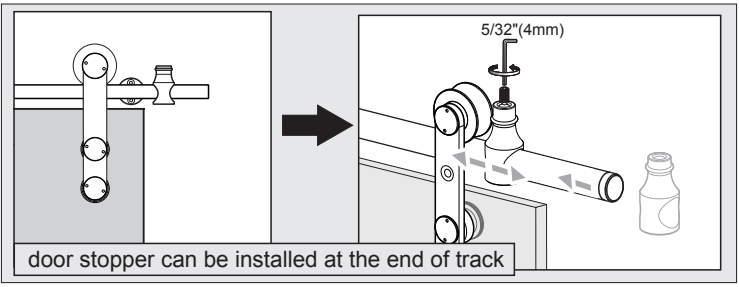

Installation manual for SCS802566

6

2

7

9

8

= 1/2" (10mm) Glass = 15/32" (12mm) Glass

9

= 1/2" (10mm) Glass = 15/32" (12mm) Glass

10

11

10