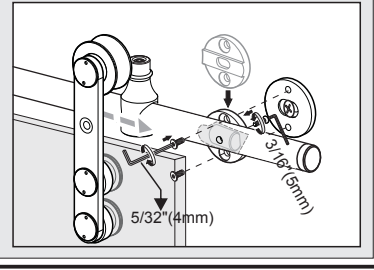

Installation manual for SCS802566

6

2

7

9

8

= 1/2" (10mm) Glass = 15/32" (12mm) Glass

9

= 1/2" (10mm) Glass = 15/32" (12mm) Glass

10

11

10