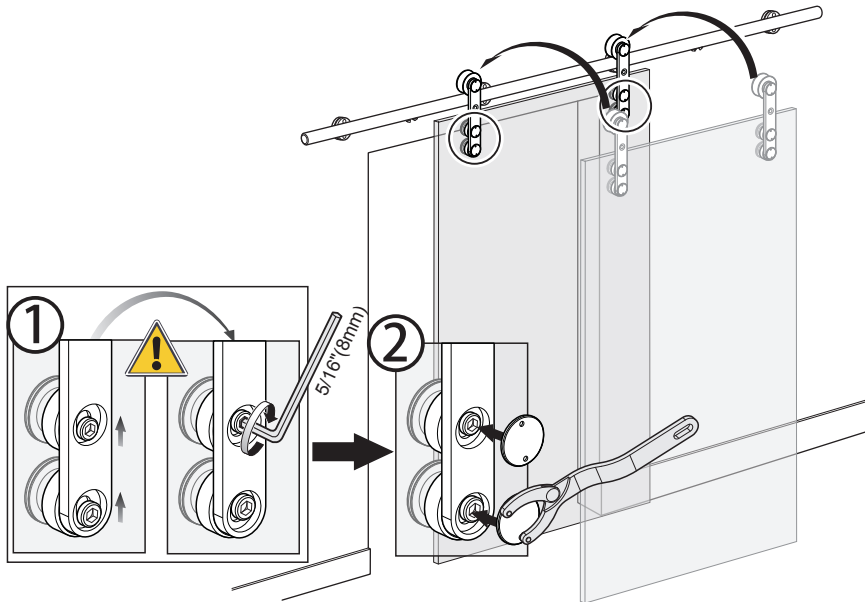

Installation manual for SCS802566

6

2

7

9

8

= 1/2" (10mm) Glass = 15/32" (12mm) Glass

9

= 1/2" (10mm) Glass = 15/32" (12mm) Glass

10

11

10