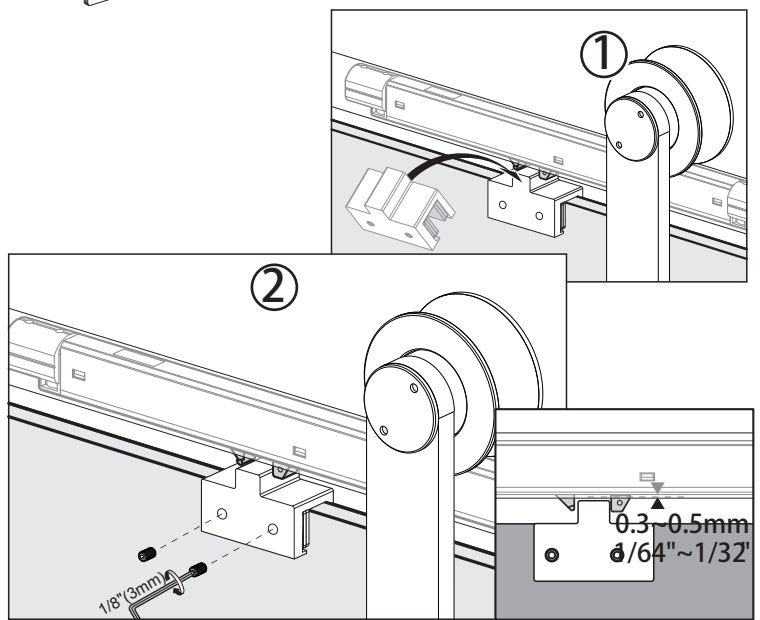

Installation manual for SCS802566

6

2

7

9

8

= 1/2" (10mm) Glass = 15/32" (12mm) Glass

9

= 1/2" (10mm) Glass = 15/32" (12mm) Glass

10

11

10