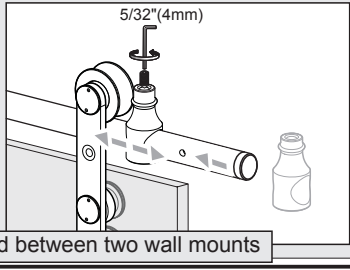

Installation manual for SCS802566

6

2

7

9

8

= 1/2" (10mm) Glass = 15/32" (12mm) Glass

9

= 1/2" (10mm) Glass = 15/32" (12mm) Glass

10

11

10