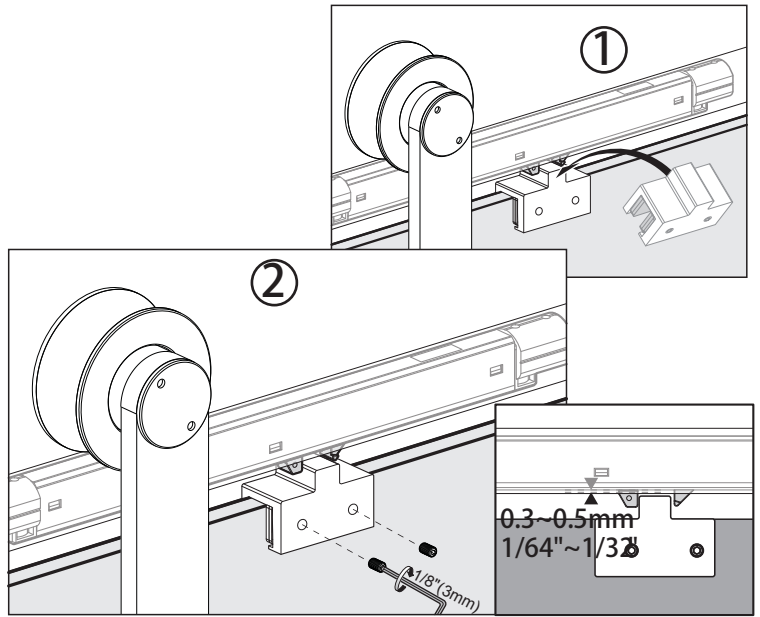

Installation manual for SCS802566

6

2

7

9

8

= 1/2" (10mm) Glass = 15/32" (12mm) Glass

9

= 1/2" (10mm) Glass = 15/32" (12mm) Glass

10

11

10