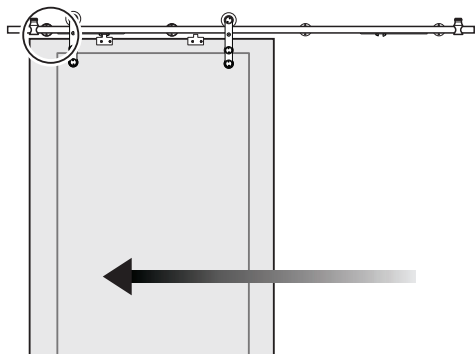

Installation manual for SCS802566

6

2

7

9

8

= 1/2" (10mm) Glass = 15/32" (12mm) Glass

9

= 1/2" (10mm) Glass = 15/32" (12mm) Glass

10

11

10