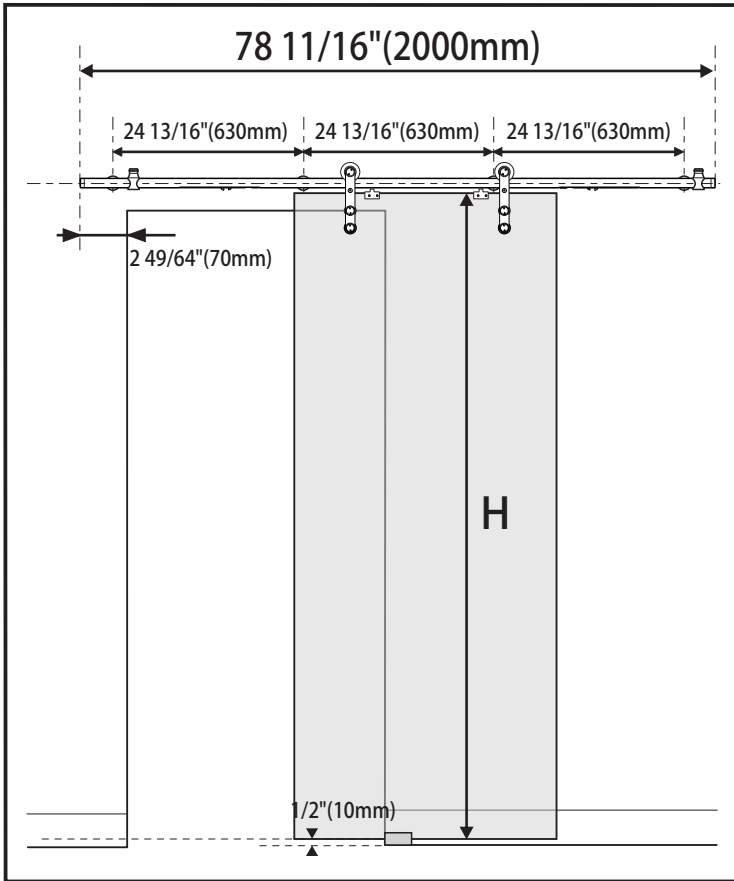

Installation manual for SCS802566

6

2

7

9

8

= 1/2" (10mm) Glass = 15/32" (12mm) Glass

9

= 1/2" (10mm) Glass = 15/32" (12mm) Glass

10

11

10