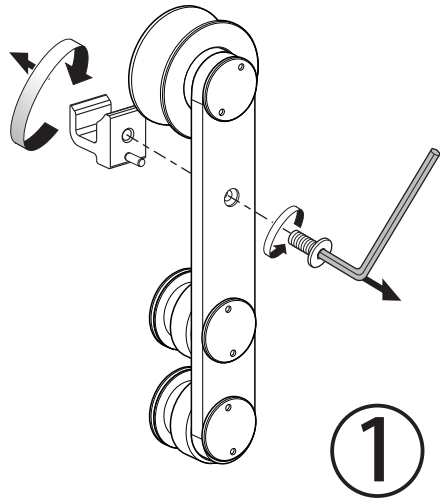

Installation manual for SCS802566

6

2

7

9

8

= 1/2" (10mm) Glass = 15/32" (12mm) Glass

9

= 1/2" (10mm) Glass = 15/32" (12mm) Glass

10

11

10