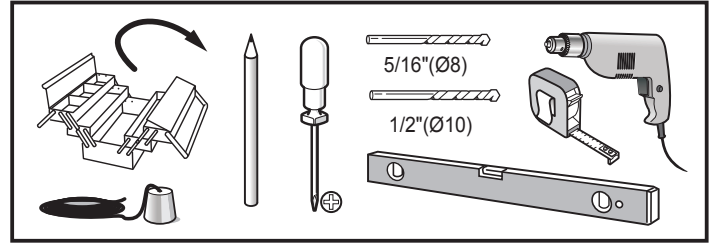

Installation manual for SCS802566

6

2

7

9

8

= 1/2" (10mm) Glass = 15/32" (12mm) Glass

9

= 1/2" (10mm) Glass = 15/32" (12mm) Glass

10

11

10