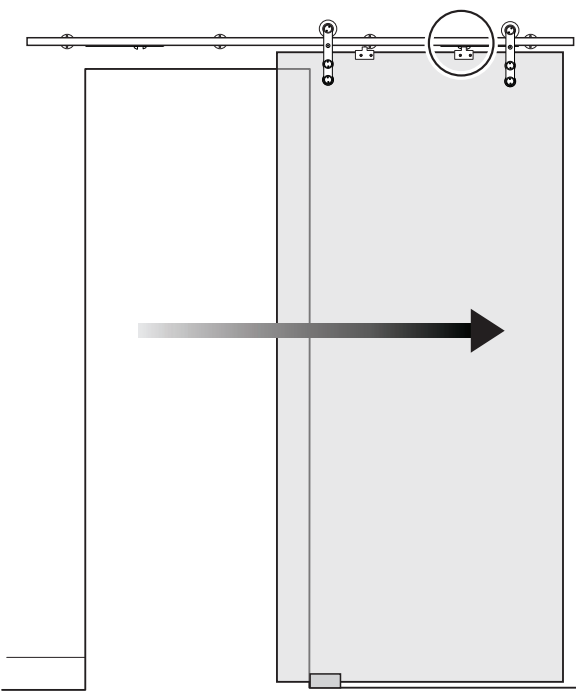

Installation manual for SCS802566

6

2

7

9

8

= 1/2" (10mm) Glass = 15/32" (12mm) Glass

9

= 1/2" (10mm) Glass = 15/32" (12mm) Glass

10

11

10