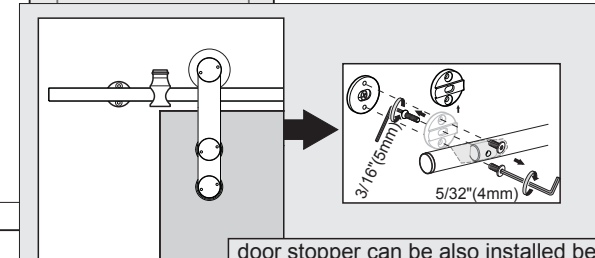

Installation manual for SCS802566

6

2

7

9

8

= 1/2" (10mm) Glass = 15/32" (12mm) Glass

9

= 1/2" (10mm) Glass = 15/32" (12mm) Glass

10

11

10