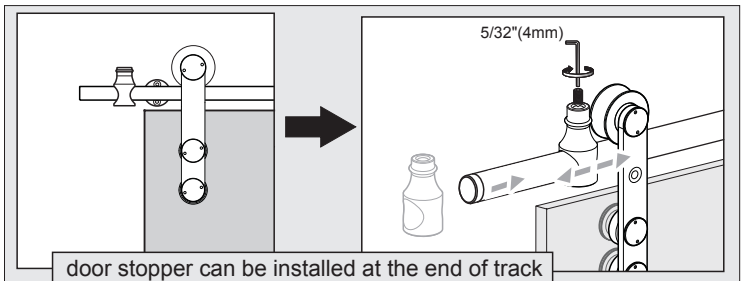

Installation manual for SCS802566

6

2

7

9

8

= 1/2" (10mm) Glass = 15/32" (12mm) Glass

9

= 1/2" (10mm) Glass = 15/32" (12mm) Glass

10

11

10