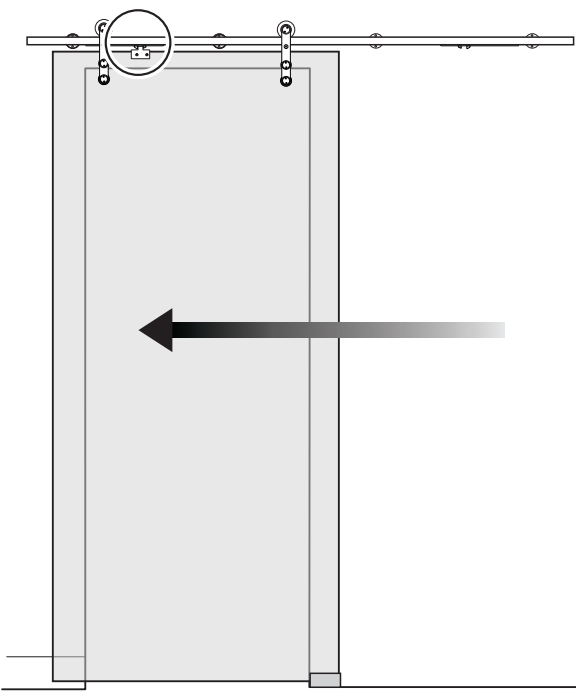

Installation manual for SCS802566

6

2

7

9

8

= 1/2" (10mm) Glass = 15/32" (12mm) Glass

9

= 1/2" (10mm) Glass = 15/32" (12mm) Glass

10

11

10