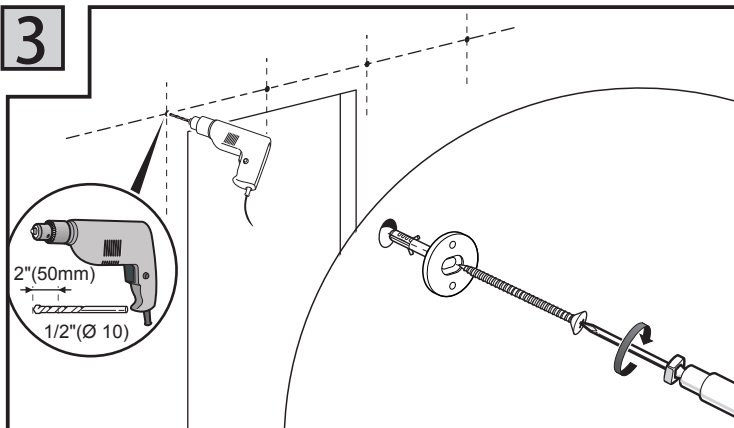

Installation manual for SCS802566

6

2

7

9

8

= 1/2" (10mm) Glass = 15/32" (12mm) Glass

9

= 1/2" (10mm) Glass = 15/32" (12mm) Glass

10

11

10