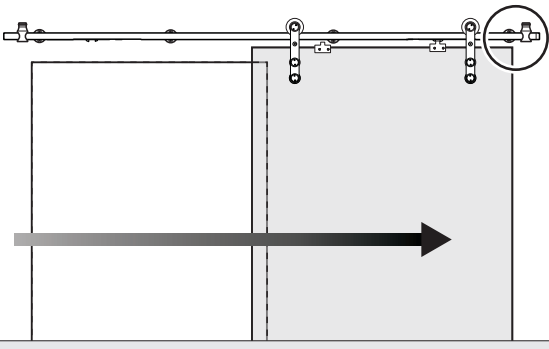

Installation manual for SCS802566

6

2

7

9

8

= 1/2" (10mm) Glass = 15/32" (12mm) Glass

9

= 1/2" (10mm) Glass = 15/32" (12mm) Glass

10

11

10