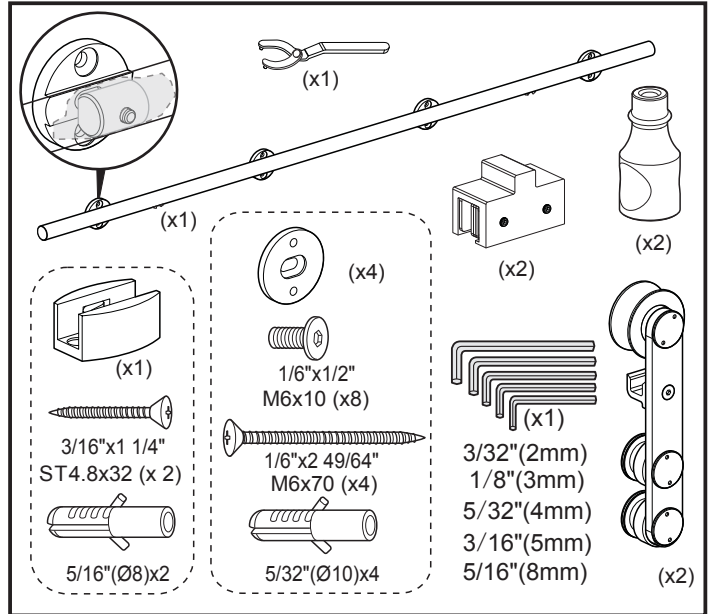

Installation manual for SCS802566

6

2

7

9

8

= 1/2" (10mm) Glass = 15/32" (12mm) Glass

9

= 1/2" (10mm) Glass = 15/32" (12mm) Glass

10

11

10