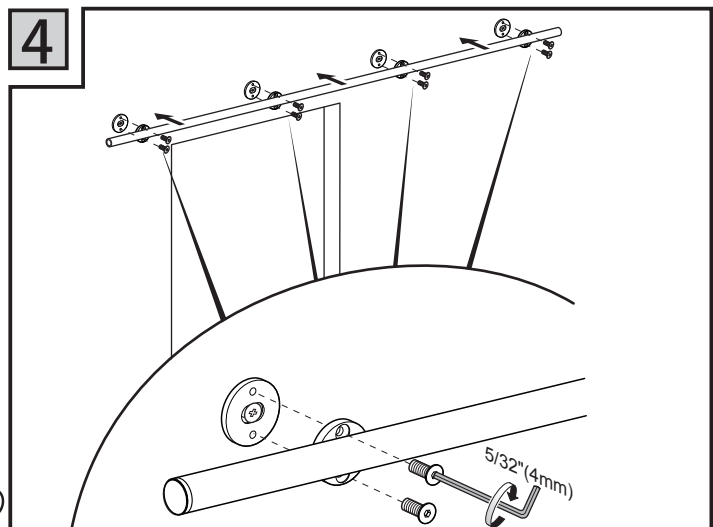

Installation manual for SCS802566

6

2

7

9

8

= 1/2" (10mm) Glass = 15/32" (12mm) Glass

9

= 1/2" (10mm) Glass = 15/32" (12mm) Glass

10

11

10