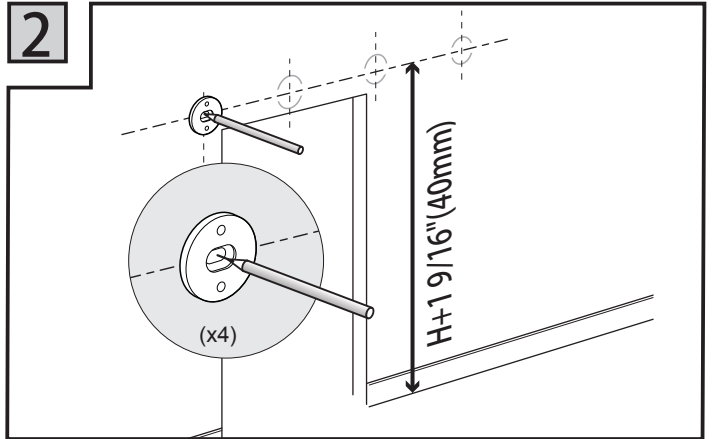

Installation manual for SCS802566

6

2

7

9

8

= 1/2" (10mm) Glass = 15/32" (12mm) Glass

9

= 1/2" (10mm) Glass = 15/32" (12mm) Glass

10

11

10