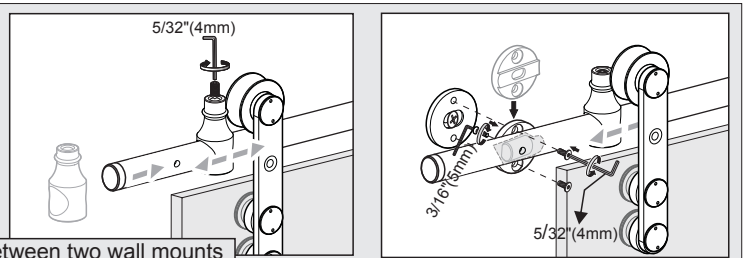

Installation manual for SCS802566

6

2

7

9

8

= 1/2" (10mm) Glass = 15/32" (12mm) Glass

9

= 1/2" (10mm) Glass = 15/32" (12mm) Glass

10

11

10