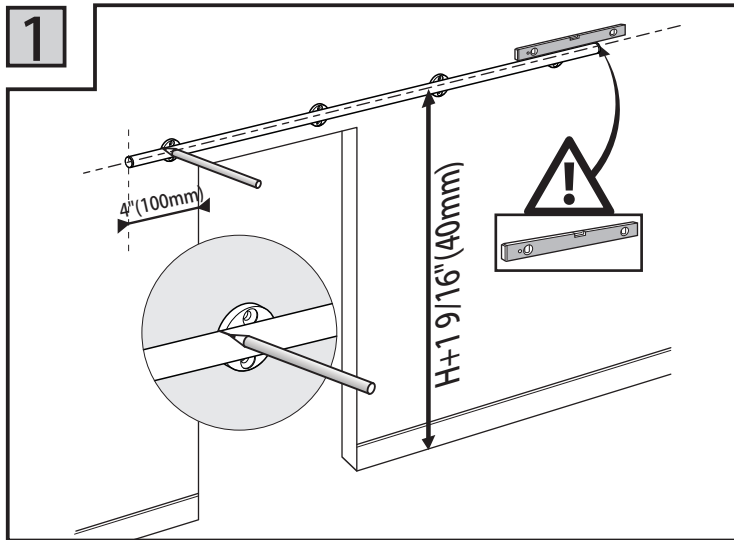

Installation manual for SCS802566

6

2

7

9

8

= 1/2" (10mm) Glass = 15/32" (12mm) Glass

9

= 1/2" (10mm) Glass = 15/32" (12mm) Glass

10

11

10