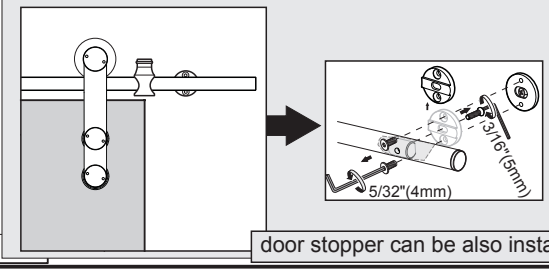

Installation manual for SCS802566

6

2

7

9

8

= 1/2" (10mm) Glass = 15/32" (12mm) Glass

9

= 1/2" (10mm) Glass = 15/32" (12mm) Glass

10

11

10