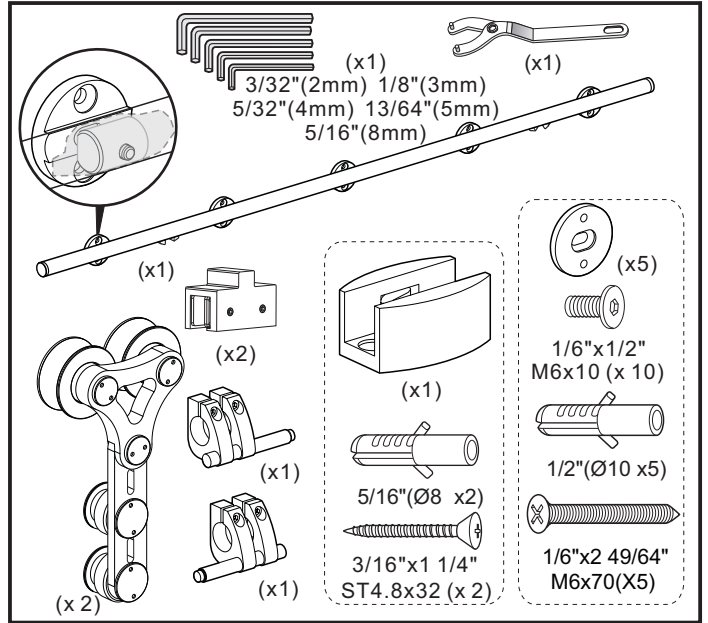

# Installation manual for SCS802682

8mm-12mm