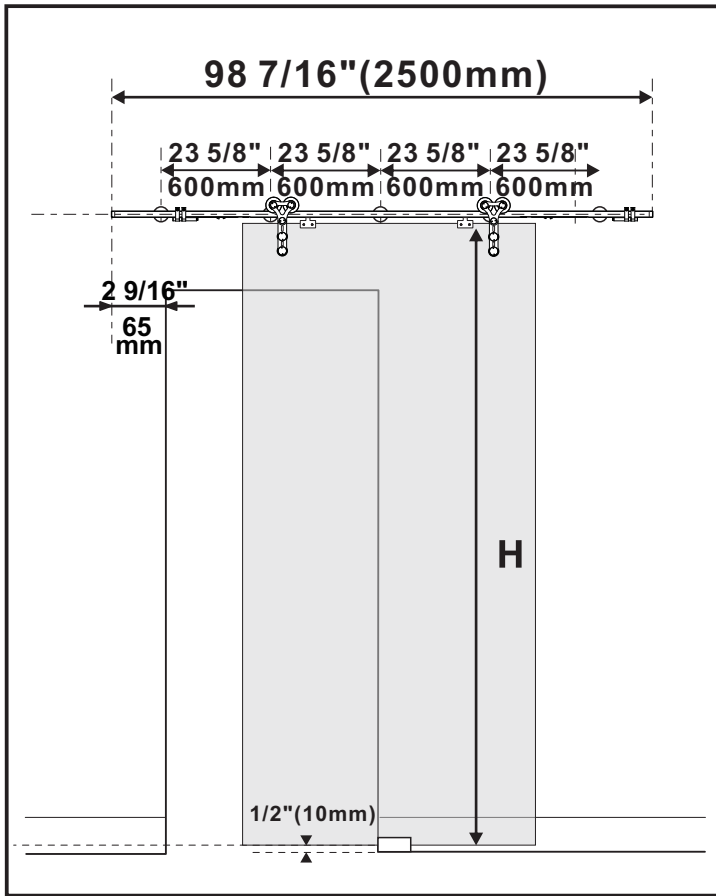

# Installation manual for SCS802682

8mm-12mm