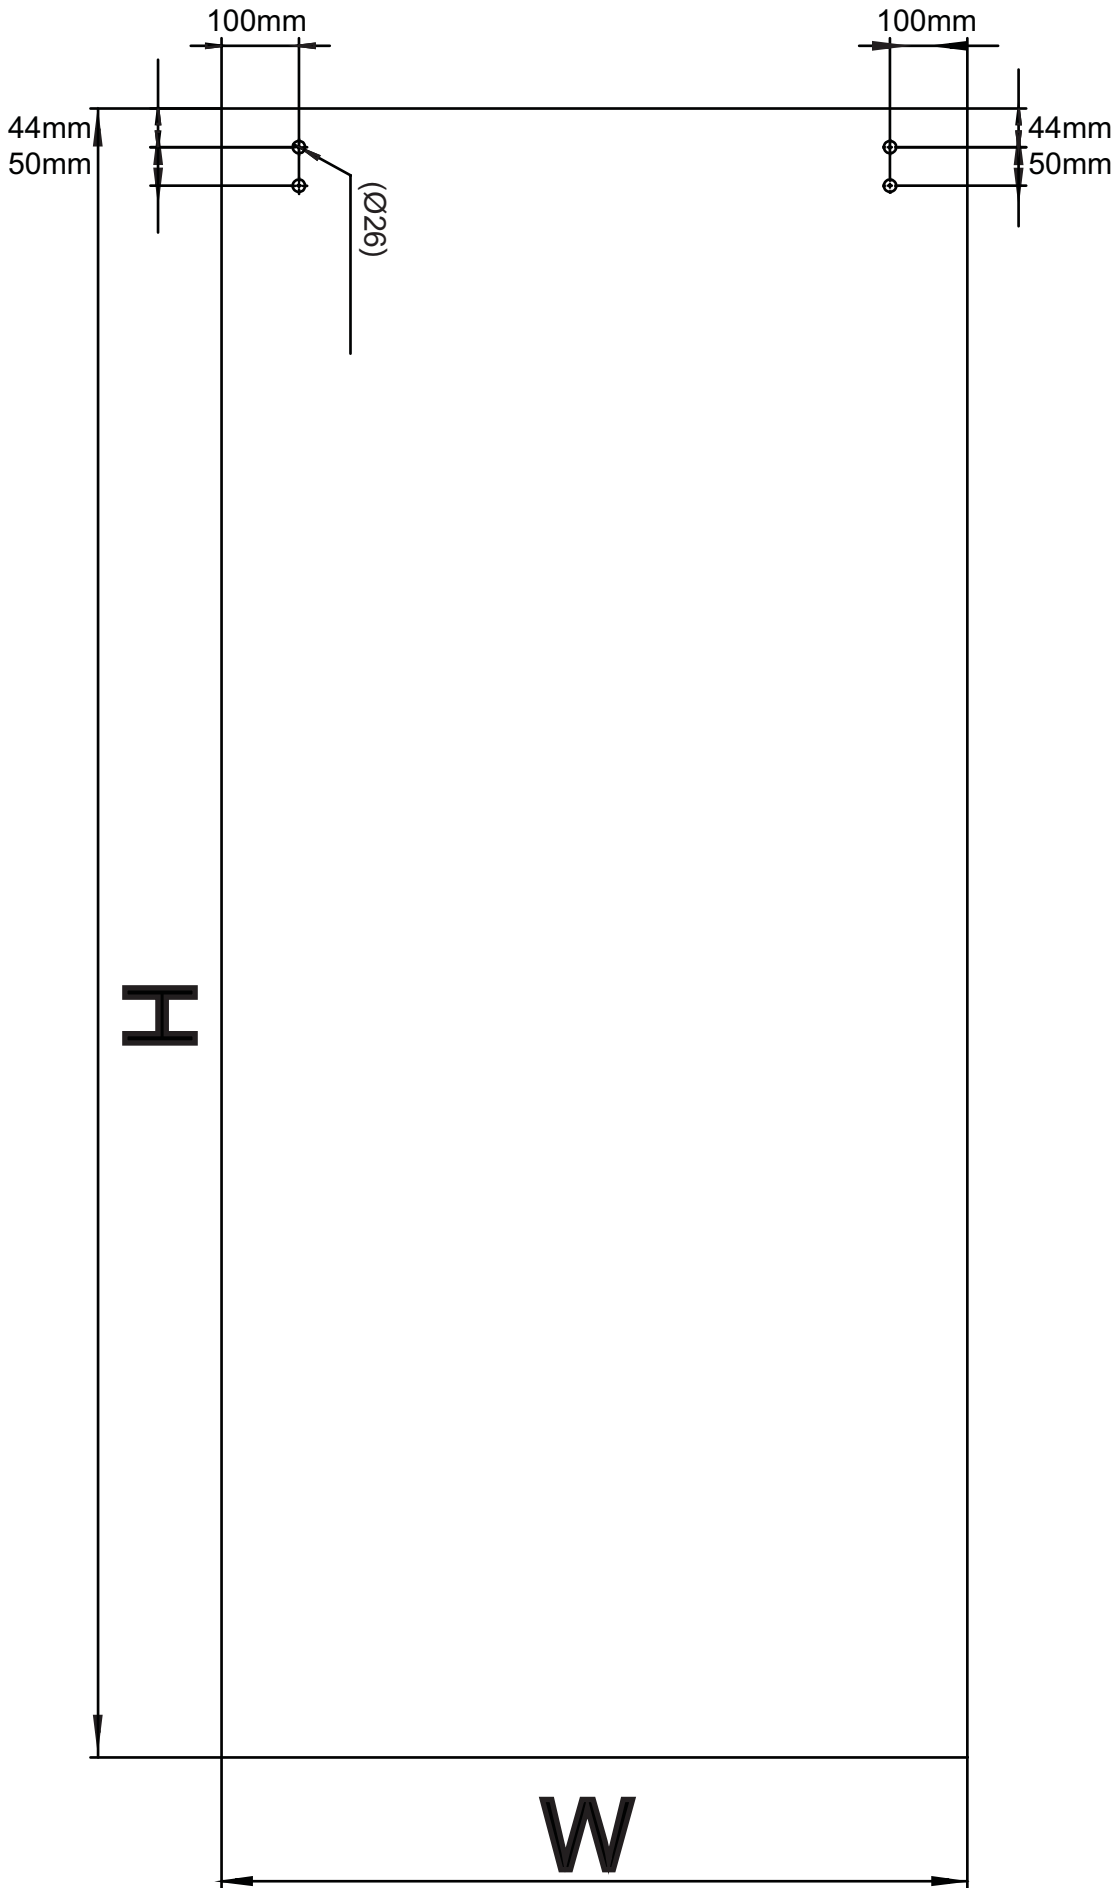

# Installation manual for SCS802682

8mm-12mm