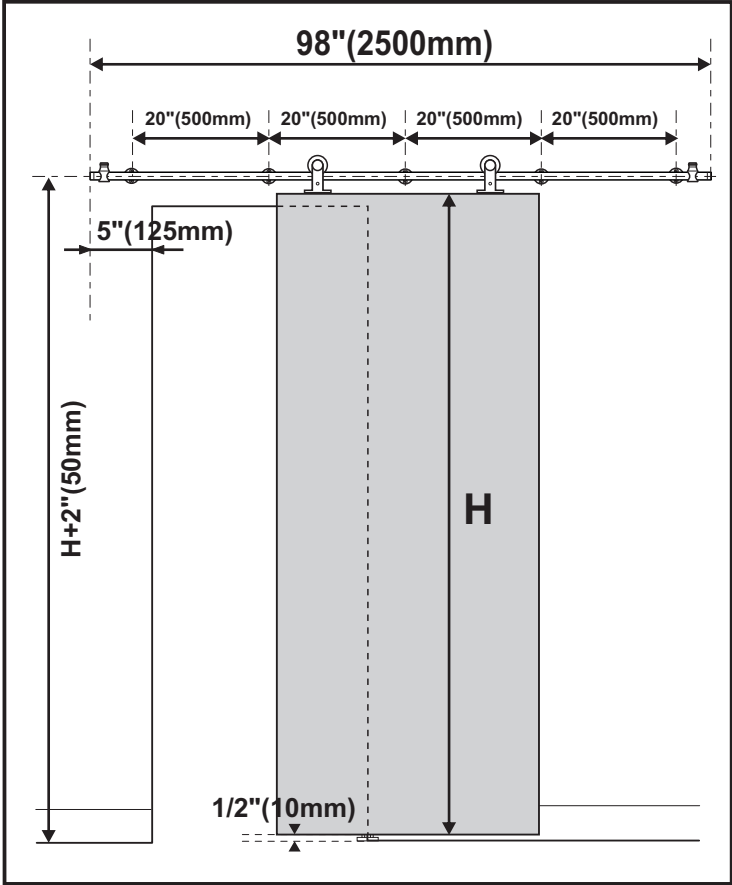

Installation manual for SDH1082

9

door stopper can be also installed between two wall mounts

10