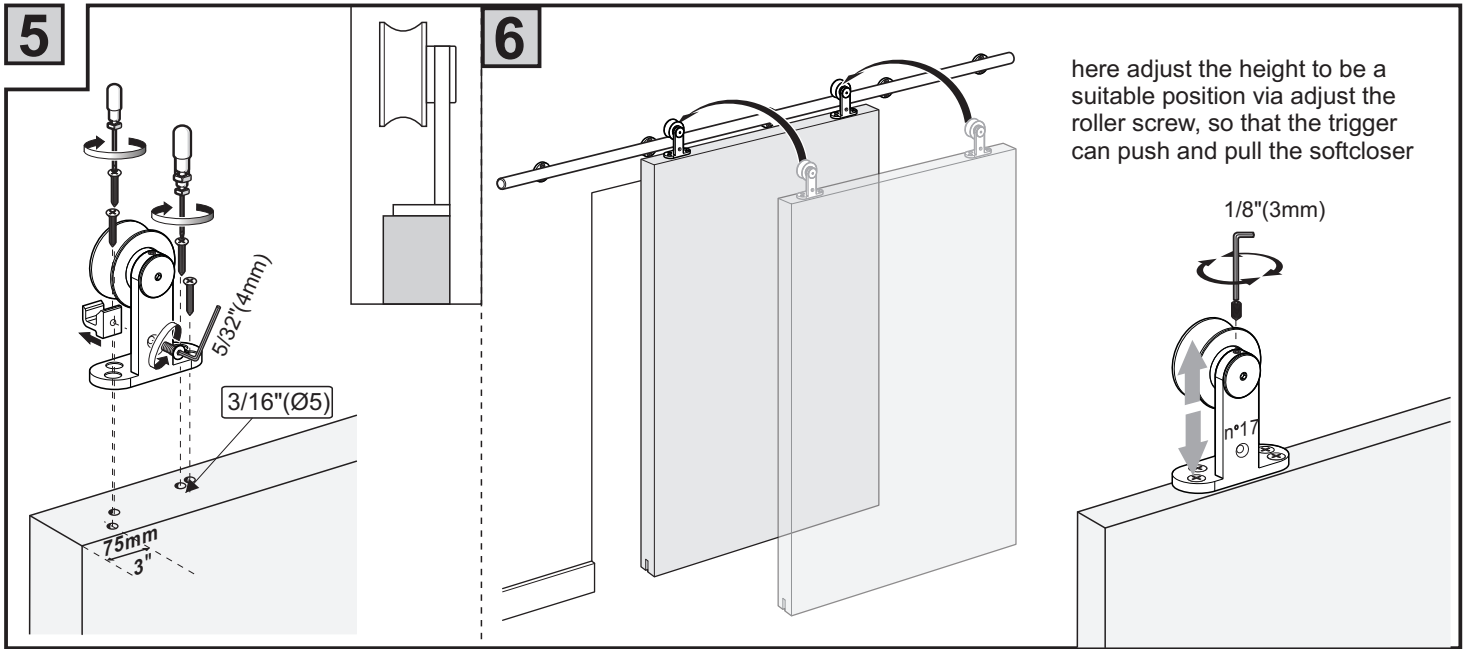

Installation manual for SDH1082

9

door stopper can be also installed between two wall mounts

10