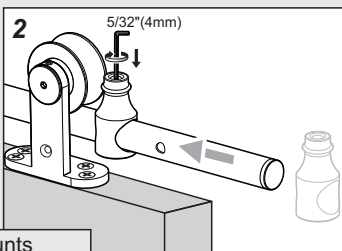

Installation manual for SDH1082

9

door stopper can be also installed between two wall mounts

10