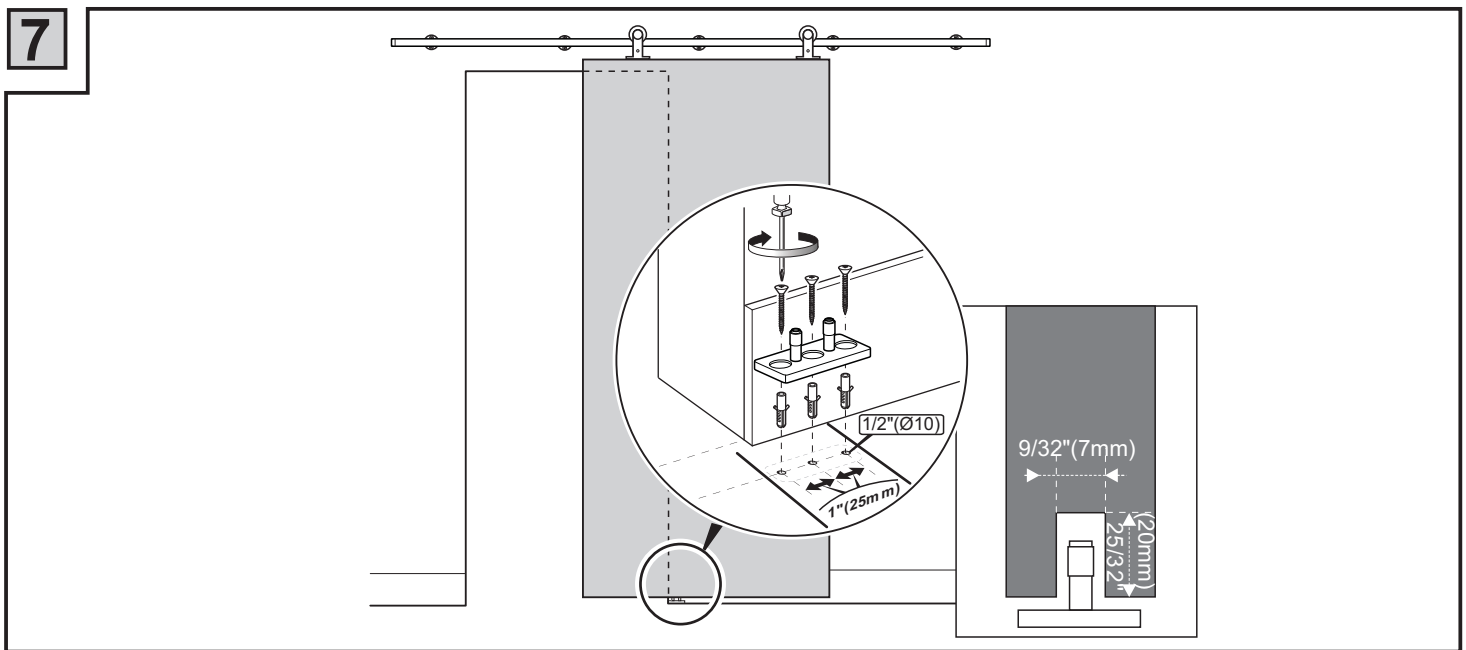

Installation manual for SDH1082

9

door stopper can be also installed between two wall mounts

10