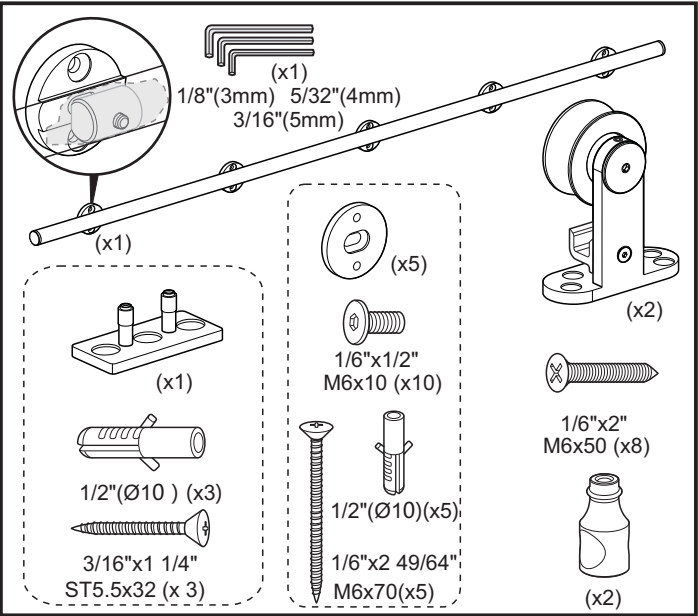

Installation manual for SDH1082

9

door stopper can be also installed between two wall mounts

10