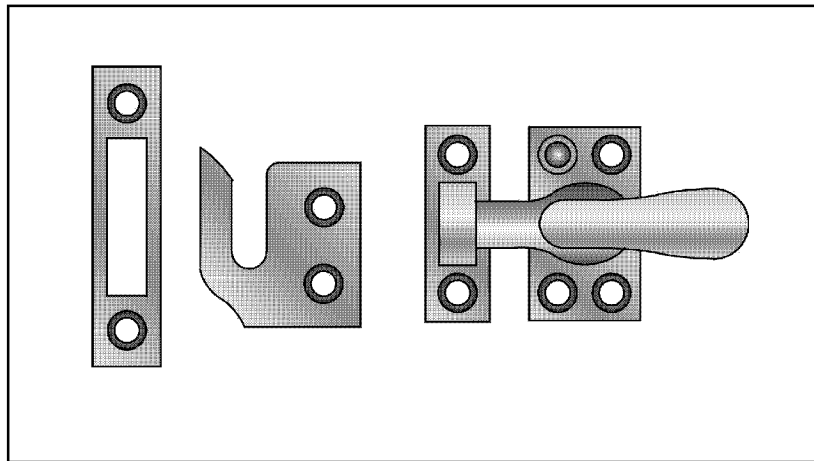

Window Casement Fastener

- ⦿ Solid Brass
- ⦿ Size: 1-5/8" x 7/8"
- ⦿ Projection: 1-3/8"
- ⦿ Individually poly-bagged
- ⦿ Packed with screws and two strikes
- ⦿ Conforms to ANSI/BHMA 156.16
- ⦿ Architectural finishes available