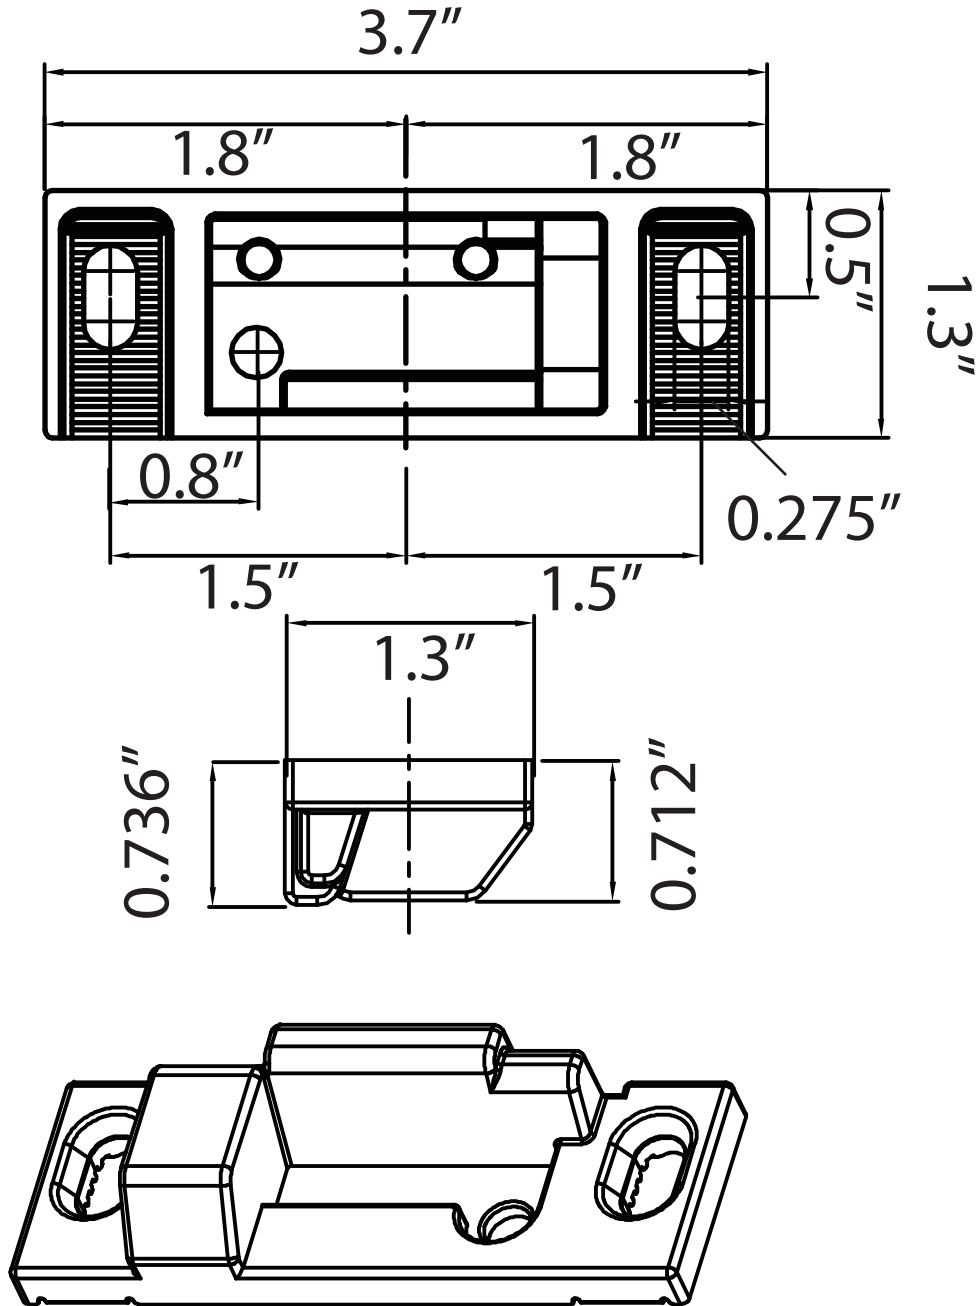

938

**938 SURFACE APPLIED STRIKE
FOR 9900 RIM TYPE EXIT DEVICE**