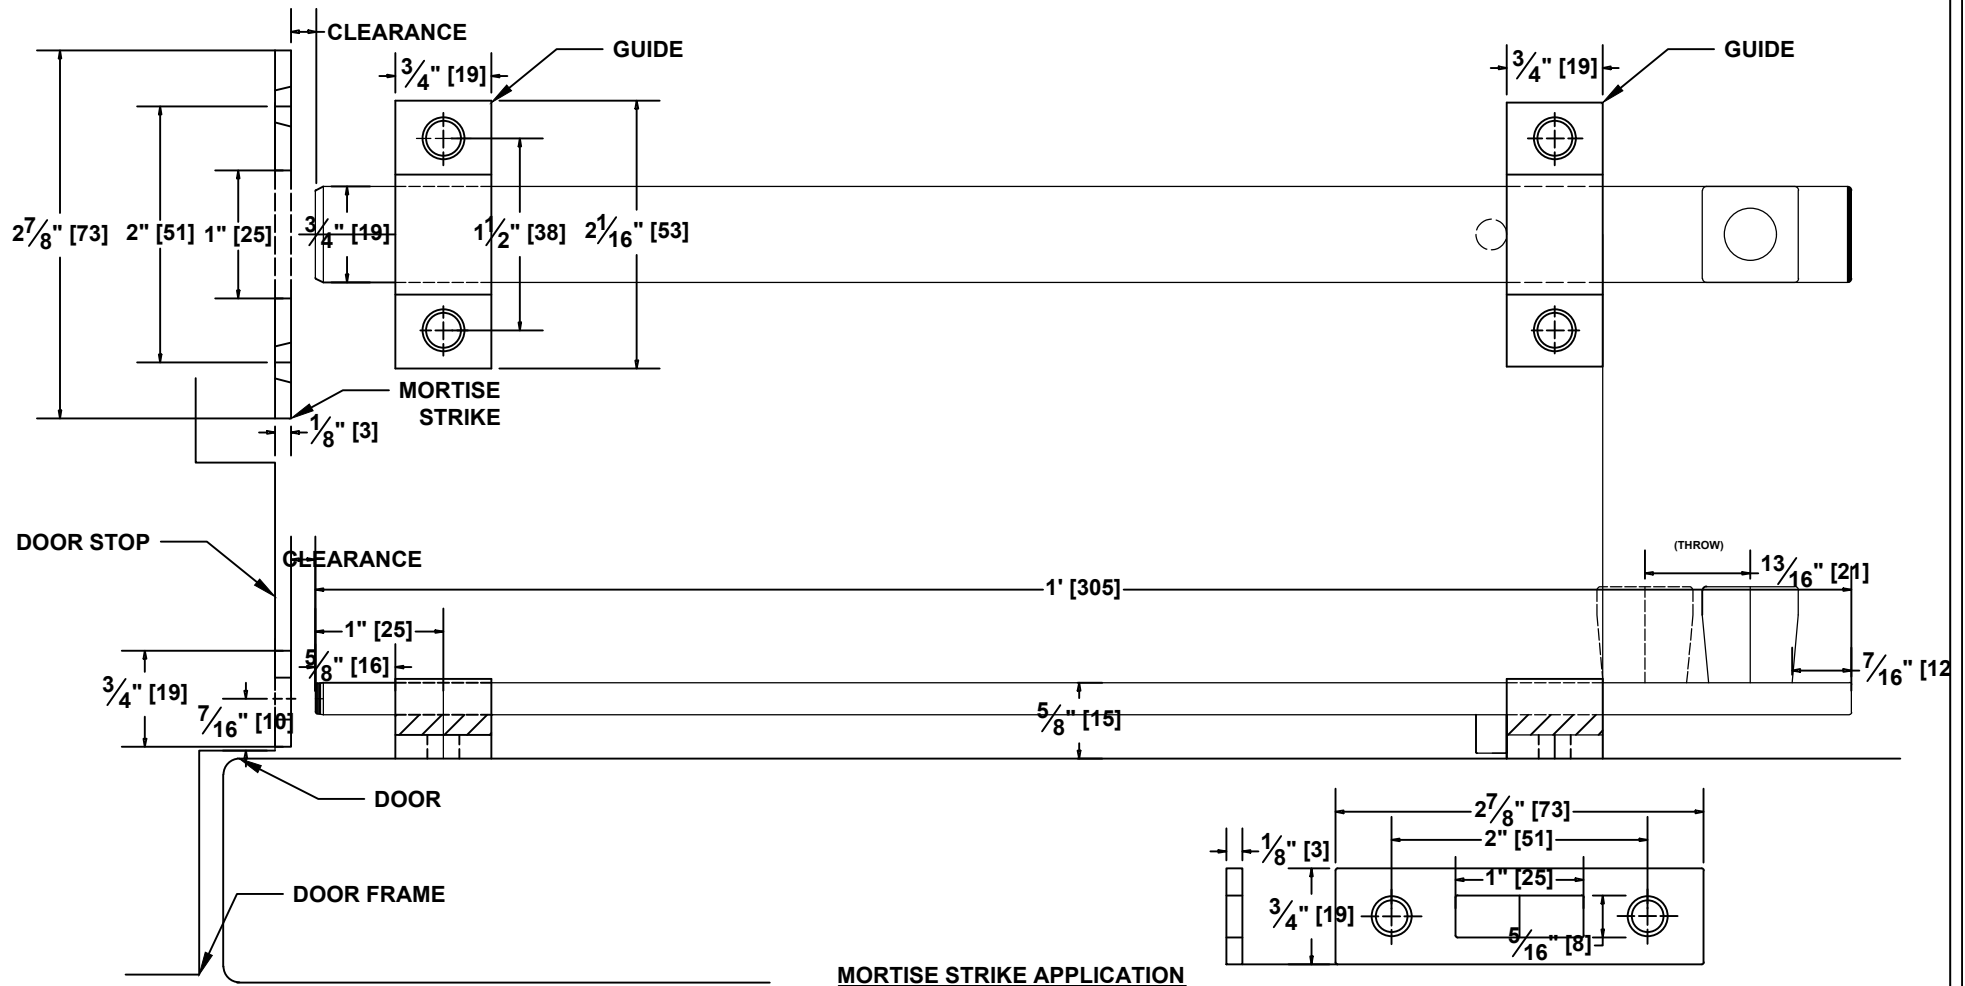

6605 Flotilla Street  
 City of Commerce  
 CA 90040 USA  
 Tel.# (323) 888-6601  
 FAX # (323) 888-6699  
 WEB SITE:  
 CAL-ROYAL.COM  
 Email: sales@cal-royal.com

ITEM NO.	DESCRIPTION	SCALE	UNIT	VERSION
UL831-12	TEMPLATE FOR HEAVY DUTY SURFACE BOLTS APPLICATION WITH UNIVERSAL STRIKE	NTS	Inches	ver. 1.0 rev.03/19
		PAGE 1 of 3	(mm)	by Alex/Cris

ITEM NO.	DESCRIPTION	SCALE	UNIT	VERSION.
UL831-12	TEMPLATE FOR HEAVY DUTY SURFACE BOLTS APPLICATION WITH MORTISE STRIKE	NTS	Inches	ver. 1.0 rev.03/19
		PAGE 2 OF 3	(mm)	by Alex/Cris

	6605 Flotilla Street City of Commerce CA 90040 USA Tel.# (323) 888-6601 FAX # (323) 888-6699 WEB SITE: CAL-ROYAL.COM Email: sales@cal-royal.com		ITEM NO.	DESCRIPTION	SCALE	UNIT	VERSION
	UL831-12	TEMPLATE FOR HEAVY DUTY SURFACE BOLT APPLICATION	1' : 1'	Inches	ver. 1.0 rev.03/19		
			PAGE 3 OF 3	(mm)	by Alex/Cris		