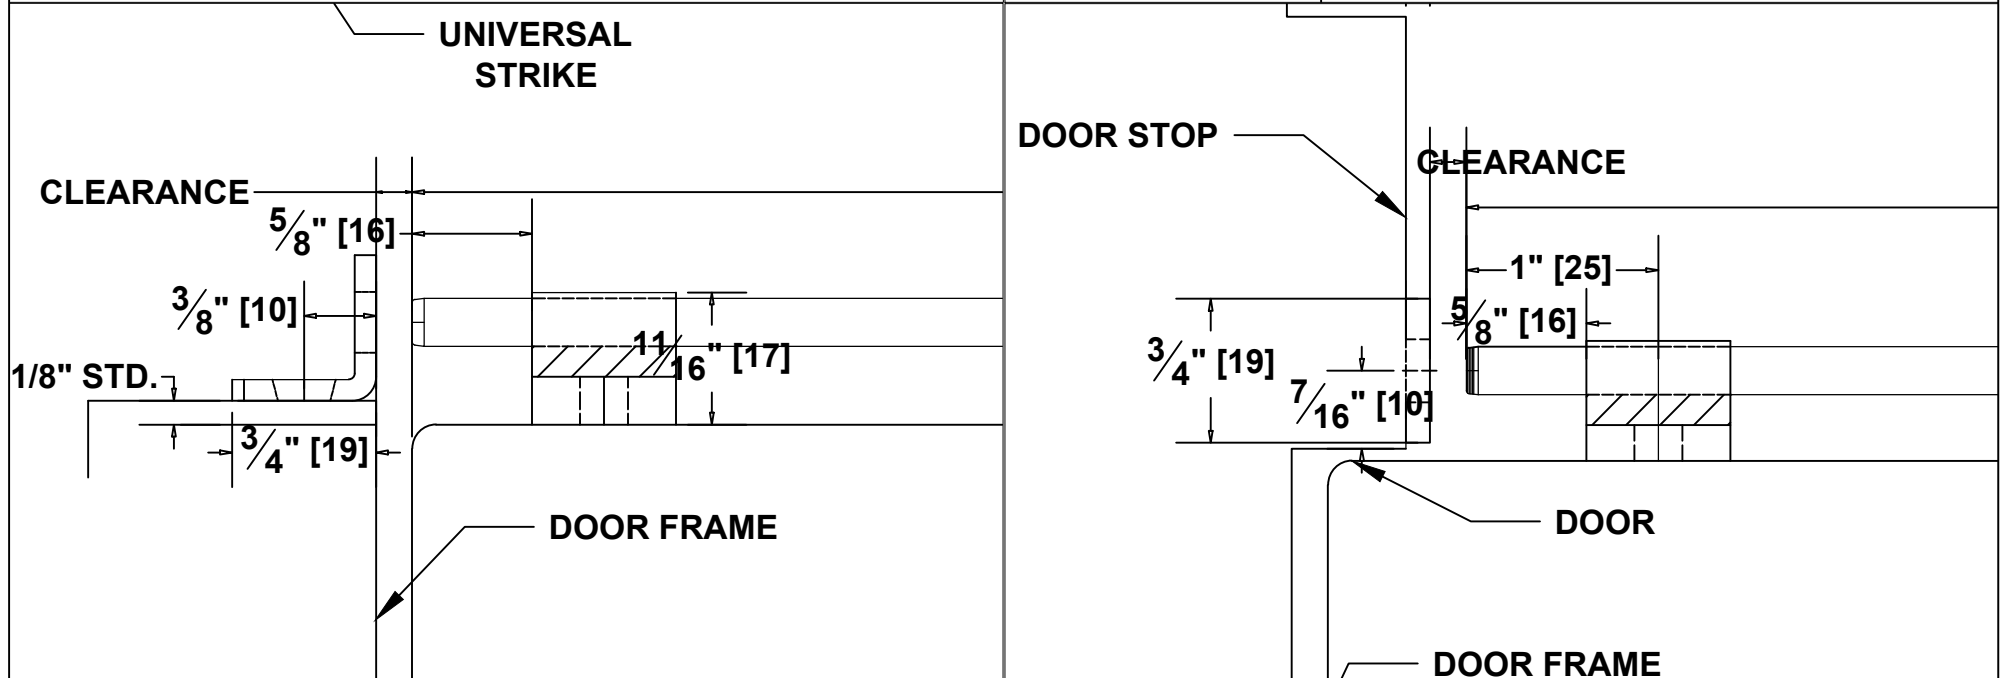

6605 Flotilla Street  
 City of Commerce  
 CA 90040 USA  
 Tel.# (323) 888-6601  
 FAX # (323) 888-6699  
 WEB SITE:  
 CAL-ROYAL.COM  
 Email: sales@cal-royal.com

ITEM NO.	DESCRIPTION	SCALE	UNIT	VERSION
UL831-12	TEMPLATE FOR HEAVY DUTY SURFACE BOLTS APPLICATION WITH UNIVERSAL STRIKE	NTS	Inches	ver. 1.0 rev.03/19
		PAGE 1 of 3	(mm)	by Alex/Cris

ITEM NO.	DESCRIPTION	SCALE	UNIT	VERSION.
UL831-12	TEMPLATE FOR HEAVY DUTY SURFACE BOLTS APPLICATION WITH MORTISE STRIKE	NTS	Inches	ver. 1.0 rev.03/19
		PAGE 2 OF 3	(mm)	by Alex/Cris

	6605 Flotilla Street City of Commerce CA 90040 USA Tel.# (323) 888-6601 FAX # (323) 888-6699 WEB SITE: CAL-ROYAL.COM Email: sales@cal-royal.com		ITEM NO.	DESCRIPTION	SCALE	UNIT	VERSION
	UL831-12	TEMPLATE FOR HEAVY DUTY SURFACE BOLT APPLICATION	1' : 1'	Inches	ver. 1.0 rev.03/19		
			PAGE 3 OF 3	(mm)	by Alex/Cris		