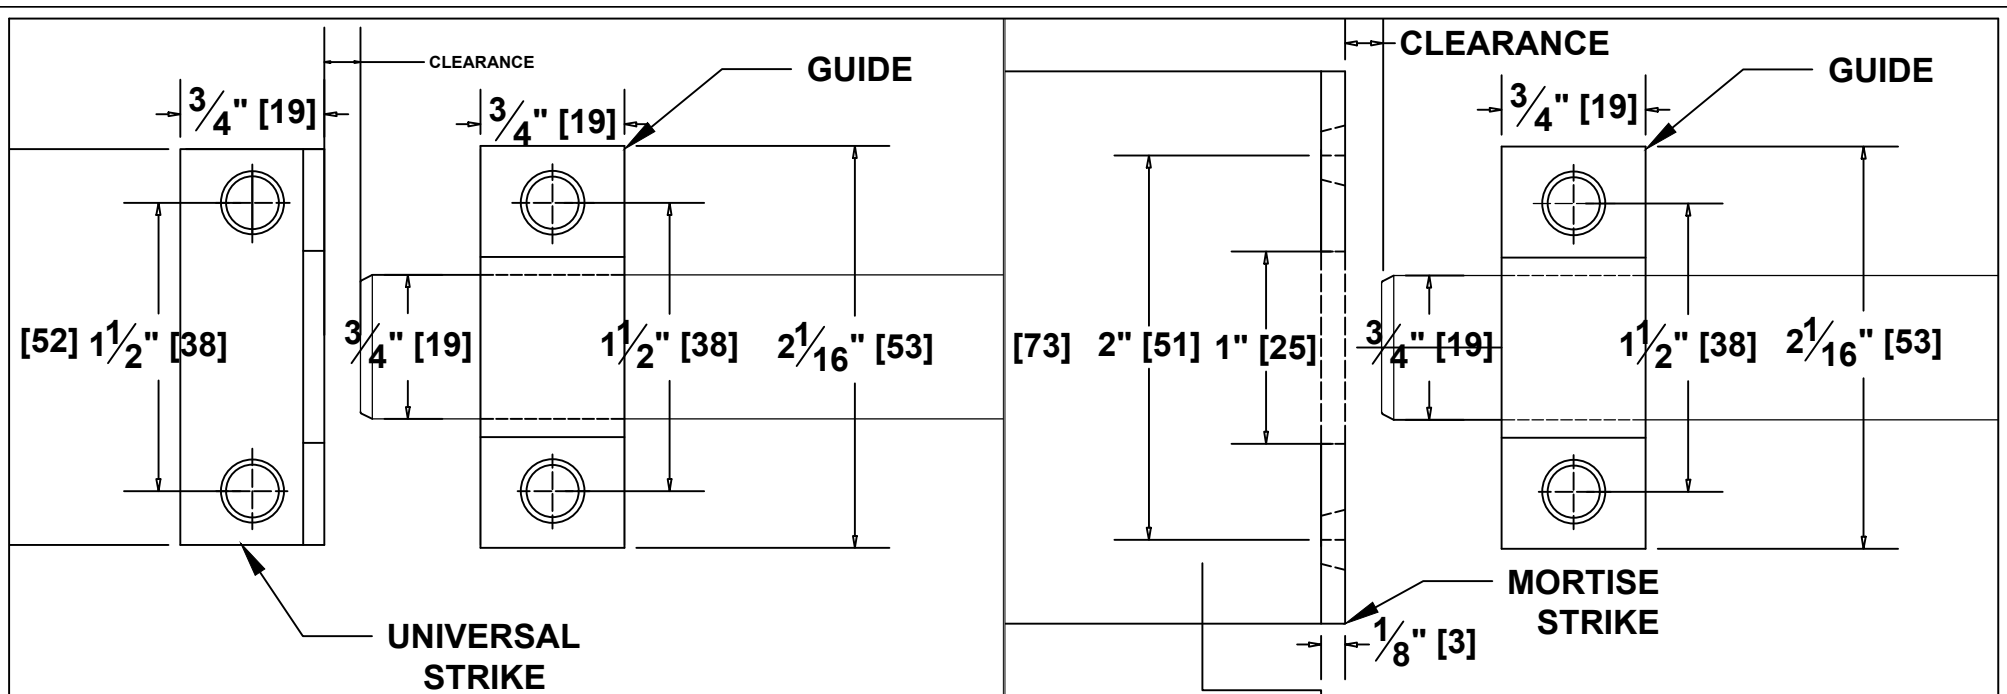

6605 Flotilla Street  
 City of Commerce  
 CA 90040 USA  
 Tel.# (323) 888-6601  
 FAX # (323) 888-6699  
 WEB SITE:  
 CAL-ROYAL.COM  
 Email: sales@cal-royal.com

ITEM NO.	DESCRIPTION	SCALE	UNIT	VERSION
UL831-12	TEMPLATE FOR HEAVY DUTY SURFACE BOLTS APPLICATION WITH UNIVERSAL STRIKE	NTS	Inches	ver. 1.0 rev.03/19
		PAGE 1 of 3	(mm)	by Alex/Cris

ITEM NO.	DESCRIPTION	SCALE	UNIT	VERSION.
UL831-12	TEMPLATE FOR HEAVY DUTY SURFACE BOLTS APPLICATION WITH MORTISE STRIKE	NTS	Inches	ver. 1.0 rev.03/19
		PAGE 2 OF 3	(mm)	by Alex/Cris

	6605 Flotilla Street City of Commerce CA 90040 USA Tel.# (323) 888-6601 FAX # (323) 888-6699 WEB SITE: CAL-ROYAL.COM Email: sales@cal-royal.com		ITEM NO.	DESCRIPTION	SCALE	UNIT	VERSION
	UL831-12	TEMPLATE FOR HEAVY DUTY SURFACE BOLT APPLICATION	1' : 1'	Inches	ver. 1.0 rev.03/19		
			PAGE 3 OF 3	(mm)	by Alex/Cris		