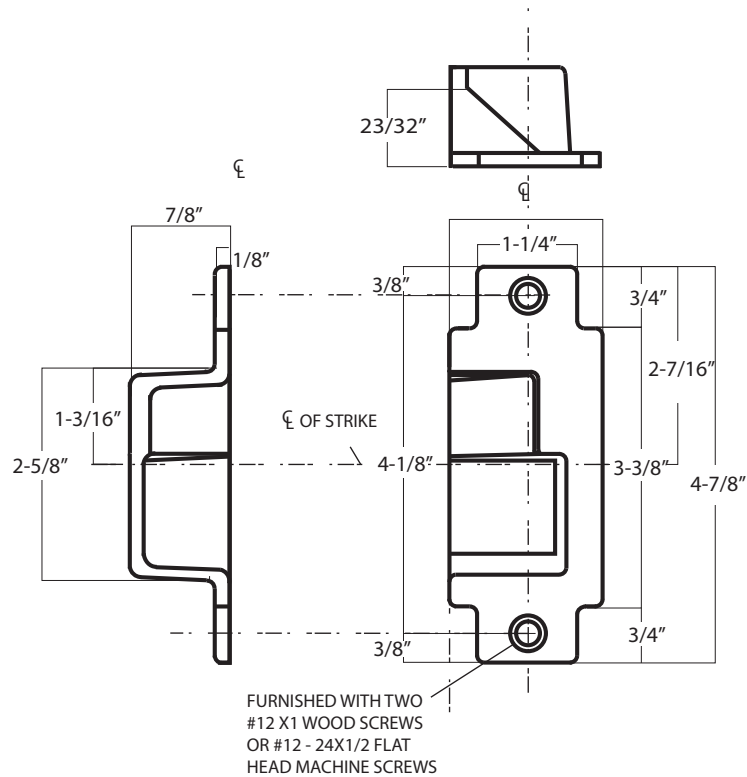

OBSTRKRHR

OBSTRKLHR

6605 Flotilla St.
 City of Commerce
 CA 90040 USA
 Tel: (323) 888-6601
 FAX: (323) 888-6699
 Website: cal-royal.com
 Email: sales@cal-royal.com

ITEM NO.:	DESCRIPTION:	SCALE:
OBSTRKLHR OBSTRKRHR	Open Back Strike	NOT TO SCALE
ANSI:	UNIT:	VERSION:
----	inches	ver.1 rev. 06/18
BY:	bteves/adg	