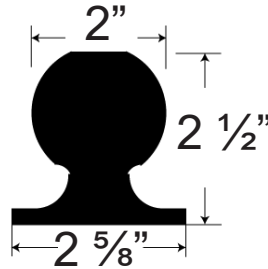

TEMPORARY LOCKSETS

LTEMP-00

LTEMP-00
"REN" DESIGN

FEATURES & SPECIFICATIONS

- Temporary Lock Usage
- Kwikset Keyway. Not Re-keyable
- All locks are keyed-alike
- For Wood and Metal Doors
- Fits 1 ³/₈" to 1 ³/₄" Thick Doors
- Reversible for Right and Left Handed Doors
- 2 ³/₈" or 2 ³/₄" Adjustable Backset
- 1" x 2 ¹/₄" Faceplate, Round Corner Standard
- ¹/₄" Radius, Round Corner Full Lip Strike Standard
- Easy Installation

FUNCTION

- 00 - Entry

FINISH

- US32D - Satin Stainless Steel