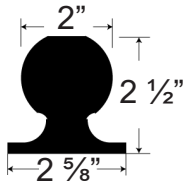

LTEMP-00

LTEMP-00
"REN" DESIGN