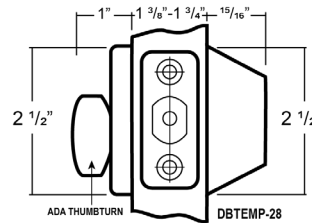

TEMPORARY LOCKSETS / DEADBOLTS

Inside
Thumbturn

LTEMP-00

LTEMP-00
"REN" DESIGN

DBTEMP-28

FEATURES & SPECIFICATIONS

- ◆ Temporary Lock Usage (LTEMP-00)
- ◆ Temporary Deadbolt Usage (DBTEMP-28)
- ◆ Kwikset Keyway. Not Re-keyable
- ◆ All locks are keyed-alike

DBTEMP-28 and LTEMP-00 are not keyed-alike with each other.

- ◆ For Wood and Metal Doors
- ◆ Fits 1 3/8" to 1 3/4" Thick Doors
- ◆ Reversible for Right and Left Handed Doors
- ◆ 2 3/8" or 2 3/4" Adjustable Backset
- ◆ 1" x 2 1/4" Faceplate, Round Corner Standard
- ◆ LTEMP-00: 1/4" Radius, Round Corner Full Lip Strike Standard
- ◆ DBTEMP-28: 1/4" Radius, 1" x 2 1/4" Strike
- ◆ Easy Installation

FUNCTION

- ◆ 00 - Entrance (For LTEMP-00)
- ◆ Single Cylinder Deadbolt (For DBTEMP-28)

FINISH

- ◆ US32D - Satin Stainless Steel