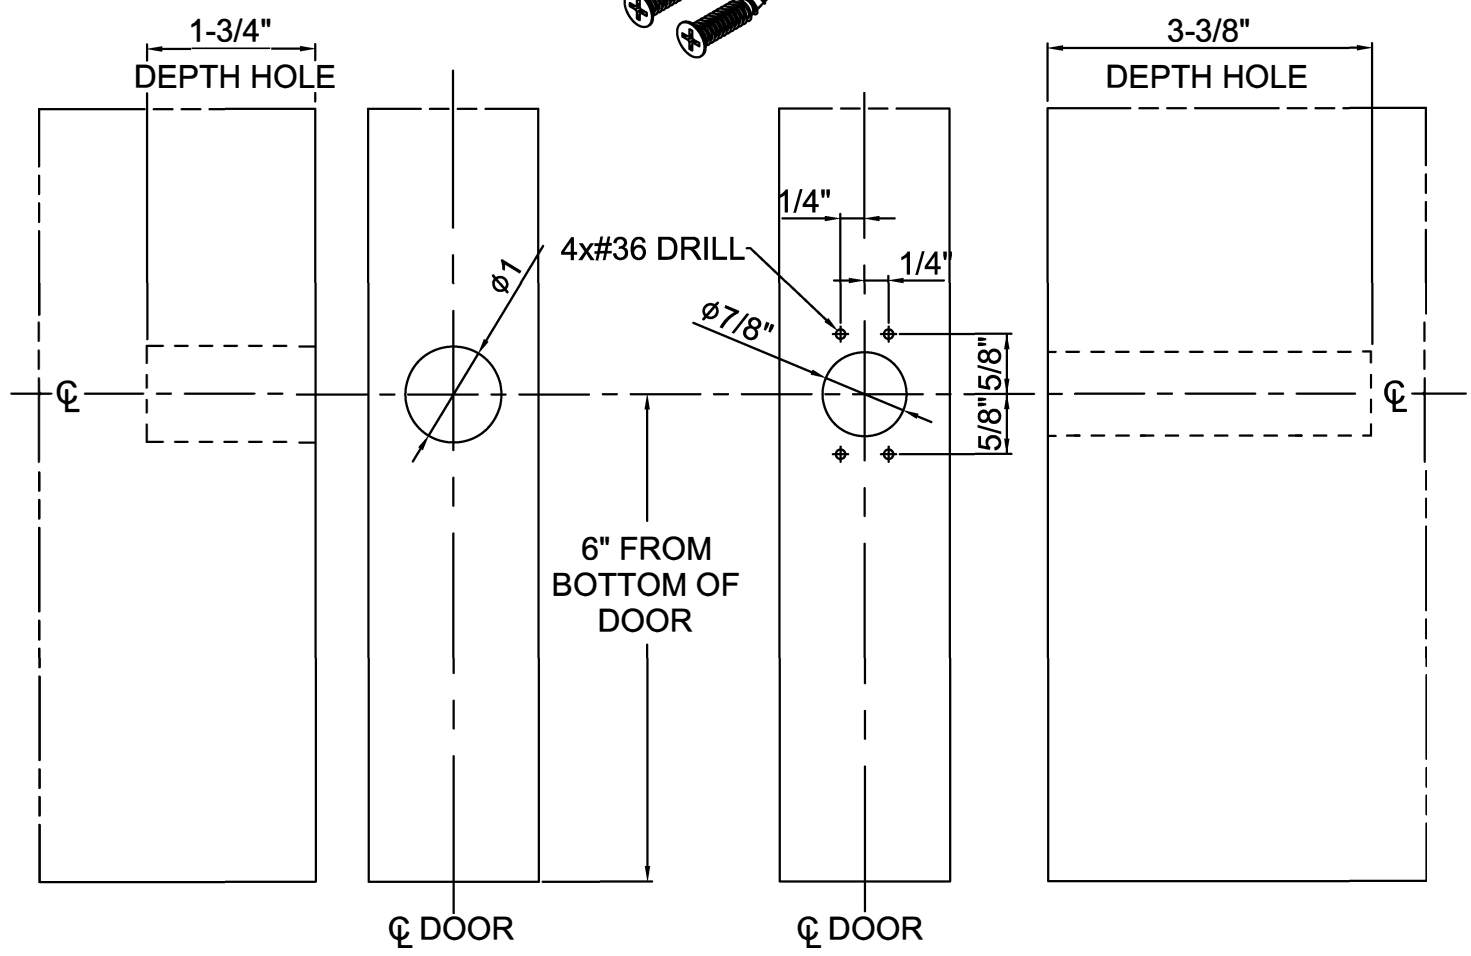

TEMPLATE

AUX FIRE LATCH ASS'Y for ALBRF2260V & ALBRF2280V Fire Vert Rod Device, Less Bottom Rod.

DESCRIPTION	QTY.
AUXILIARY FIRE LATCH ASSEMBLY	1
#6X3/6" TYPE AB FLAT HEAD SCREW	4
STRIKE HOLE PLUG	1

STRIKE HOLE PLUG

STRIKE HOLE PLUG
DOOR LEAF

AUXILIARY FIRE
LATCH ASSEMBLY
DOOR LEAF