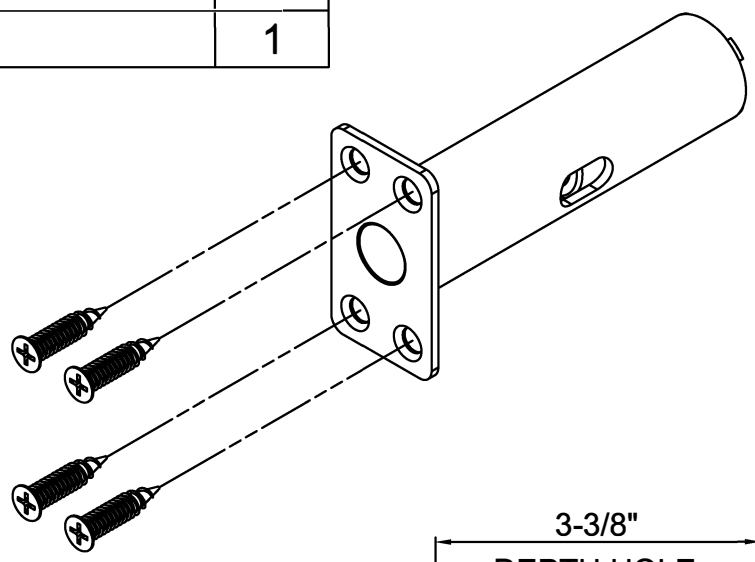

TEMPLATE

AUX FIRE LATCH ASS'Y for ALBRF2260V & ALBRF2280V Fire Vert Rod Device, Less Bottom Rod.

DESCRIPTION	QTY.
AUXILIARY FIRE LATCH ASSEMBLY	1
#6X3/6" TYPE AB FLAT HEAD SCREW	4
STRIKE HOLE PLUG	1

STRIKE HOLE PLUG

STRIKE HOLE PLUG
DOOR LEAF

AUXILIARY FIRE
LATCH ASSEMBLY
DOOR LEAF