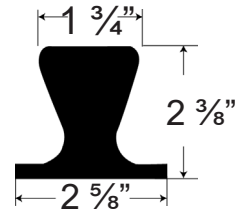

RITZ SERIES

FEATURES & SPECIFICATIONS

- Grade 3, ANSI Standard A156.2
- Brass Trim and Knob. Levers and Handles are Brass Plated
- Kwikset Keyway. Re-keyable for Master and Construction Keying
- Weiser and Keyway Available on Special Factory Order Only
- For Wood and Metal Doors, Fits 1 3/8" to 1 3/4" Thick Doors
- 2 3/8" or 2 3/4" Adjustable Backset, Size 1" x 2 1/4" Round Corner Standard
- Square Corner Option and Drive-in Adjustable Backset is also Available
- Round Corner Full Lip Strike is Standard. Other Strike Options are also Available
- Keyed Entry Comes with Lever / Lever for Exterior and Interior
- Easy Installation
- When ordering prefix Series Design to function number: (ex: **RIZ00 Entry**).

5 Year Finish Warranty
25 Year Mechanical Warranty

FINISHES

- US3 - Polished Brass
- US5 - Antique Brass
- US15 - Satin Nickel
- US15A - Antique Nickel
- US10B - Oil Rubbed Bronze
- US26D - Satin Chrome
- US26 - Polished Chrome

FUNCTIONS

- 00 - Entry
- 20 - Privacy (Bed & Bath)
- 30 - Passage (Hall & Closet)
- 40 - Dummy (Active Dummy, not rigid)
- 05 - Storeroom (Vestibule)

◆ Other finishes available upon request based on quantity with factory lead time.

◆ **Refer to pricelist for stock functions and finishes**