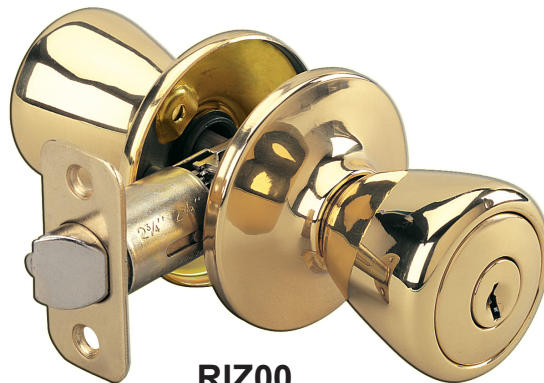

# ASHLEY SERIES TUBULAR LOCKSETS

**RIZ00**

**RITZ SERIES**

## FEATURES & SPECIFICATIONS

- ◆ Grade 3, ANSI Standard A156.2
- ◆ Brass Trim and Knob. Levers and Handles are Brass Plated
- ◆ Kwikset Keyway. Re-keyable for Master and Construction Keying
- ◆ Weiser and Keyway Available on Special Factory Order Only
- ◆ For Wood and Metal Doors, Fits 1 3/8" to 1 3/4" Thick Doors
- ◆ 2 3/8" or 2 3/4" Adjustable Backset, Size 1" x 2 1/4" Round Corner Standard
- ◆ Square Corner Option and Drive-in Adjustable Backset is also Available
- ◆ Round Corner Full Lip Strike is Standard. Other Strike Options are also Available
- ◆ Keyed Entry Comes with Lever / Lever for Exterior and Interior
- ◆ Easy Installation
- ◆ When ordering prefix Series Design to function number: (ex: **RIZ00 Entry**).

## FINISHES

- ◆ US3 - Polished Brass
- ◆ US5 - Antique Brass
- ◆ US15 - Satin Nickel
- ◆ US15A - Antique Nickel
- ◆ US10B - Oil Rubbed Bronze
- ◆ US26D - Satin Chrome
- ◆ US26 - Polished Chrome