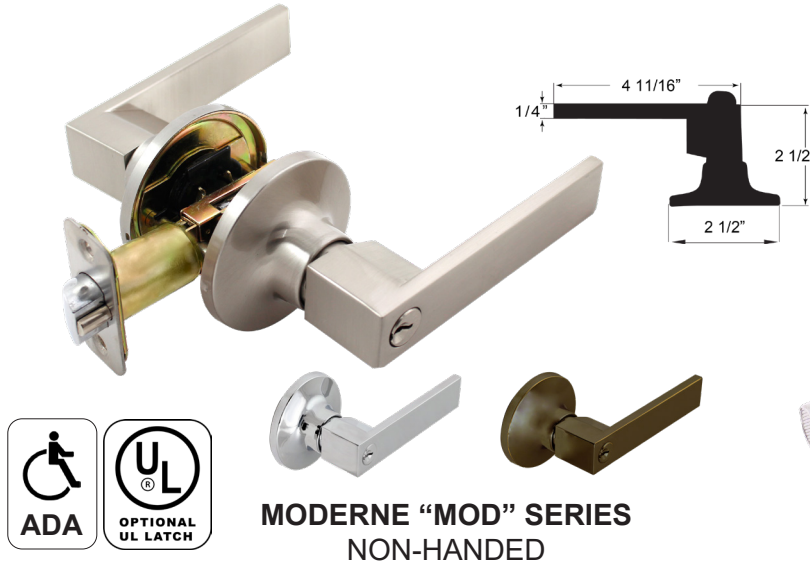

VANGUARD SERIES LEVERSETS & DEADBOLTS

NOVUS "NOV" SERIES
NON-HANDED

AVANTI AVA500
SINGLE CYLINDER DEADBOLT

MODERNE "MOD" SERIES
NON-HANDED

AVANTI AVA400
DOUBLE CYLINDER DEADBOLT

FEATURES & SPECIFICATIONS

- ◆ ANSI Standard A156.2 Leversets and A156.36 Deadbolts, Grade 3
- ◆ Kwikset Keyway. Re-keyable for Master and Construction Keying
- ◆ Optional Weiser and Schlage "C" Keyway Available
- ◆ Optional 3 Hour Fire Rated UL Latch on Entrance and Passage functions only (**ULENTL-5 for Entrance, and ULPASL-7 for Passage**)
- ◆ Fits 1 3/8" to 1 3/4" Wood or Metal doors
- ◆ Reversible for Right and Left Handed Doors
- ◆ All Metal Body & Cylinder Construction
- ◆ Full 1" Throw Deadbolt with Hardened Steel Pin to Prevent Saw Cutting
- ◆ Deadbolt Comes with 2 3/8" or 2 3/4" Adjustable Backset, Size 1" x 2 1/4" Round Corner Standard; Square Corner Option and Drive-in Latch bolt Also Available on Special Factory Order
- ◆ Optional 1 1/4" x 3 5/8" Security Strike with 3" Screws Also Available
- ◆ Lever Comes with Round Corner Full Lip Strike
- ◆ Lever Comes with **6-way** 2 3/8" or 2 3/4" Adjustable Backset Convertible to Drive-In, Size 1" x 2 1/4" Round Corner Standard
- ◆ Square Corner Option also Available on Special Factory Order
- ◆ Easy Installation

FINISHES

- ◆ US15 - Satin Nickel
- ◆ US11P - Venetian Bronze
- ◆ **US1 - Black (New)**
- ◆ US3 - Polished Brass
- ◆ US5 - Antique Brass
- ◆ US26D - Satin Chrome
- ◆ US26 - Polished Chrome
- ◆ US15A - Antique Nickel

◆ **Refer to price list for stock finishes**
◆ Other finishes available upon request based on quantity with factory lead time

FUNCTIONS

- 00 - Entry (turn button)
- 05 - Storeroom (vestibule)
- 20 - Privacy (bed & bath, turn button)
- 30 - Passage (hall & closet)
- 40 - Active Dummy