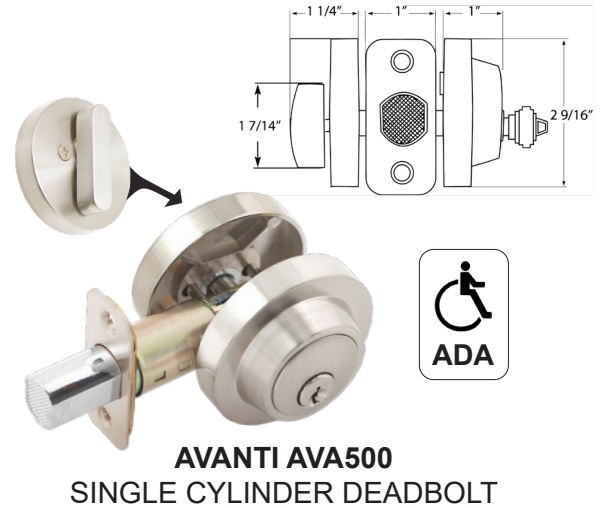

VANGUARD SERIES LEVERSETS & DEADBOLTS

NOVUS "NOV" SERIES
NON-HANDED

AVANTI AVA500
SINGLE CYLINDER DEADBOLT

MODERNE "MOD" SERIES
NON-HANDED

AVANTI AVA400
DOUBLE CYLINDER DEADBOLT

FEATURES & SPECIFICATIONS

- ◆ ANSI Standard A156.2 Leversets and A156.36 Deadbolts, Grade 3
- ◆ Kwikset Keyway. Re-keyable for Master and Construction Keying
- ◆ Optional Weiser and Schlage "C" Keyway Available
- ◆ Optional 3 Hour Fire Rated UL Latch on Entrance and Passage functions only (**ULENTL-5 for Entrance, and ULPASL-7 for Passage**)
- ◆ Fits 1 3/8" to 1 3/4" Wood or Metal doors
- ◆ Reversible for Right and Left Handed Doors
- ◆ All Metal Body & Cylinder Construction
- ◆ Full 1" Throw Deadbolt with Hardened Steel Pin to Prevent Saw Cutting
- ◆ Deadbolt Comes with 2 3/8" or 2 3/4" Adjustable Backset, Size 1" x 2 1/4" Round Corner Standard; Square Corner Option and Drive-in Latch bolt Also Available on Special Factory Order
- ◆ Optional 1 1/4" x 3 5/8" Security Strike with 3" Screws Also Available
- ◆ Lever Comes with Round Corner Full Lip Strike
- ◆ Lever Comes with **6-way** 2 3/8" or 2 3/4" Adjustable Backset Convertible to Drive-In, Size 1" x 2 1/4" Round Corner Standard
- ◆ Square Corner Option also Available on Special Factory Order
- ◆ Easy Installation

FINISHES

- ◆ US15 - Satin Nickel
- ◆ US11P - Venetian Bronze
- ◆ **US1 - Black (New)**
- ◆ US3 - Polished Brass
- ◆ US5 - Antique Brass
- ◆ US26D - Satin Chrome
- ◆ US26 - Polished Chrome
- ◆ US15A - Antique Nickel

◆ **Refer to price list for stock finishes**
◆ Other finishes available upon request based on quantity with factory lead time

FUNCTIONS

- 00 - Entry (turn button)
- 05 - Storeroom (vestibule)
- 20 - Privacy (bed & bath, turn button)
- 30 - Passage (hall & closet)
- 40 - Active Dummy