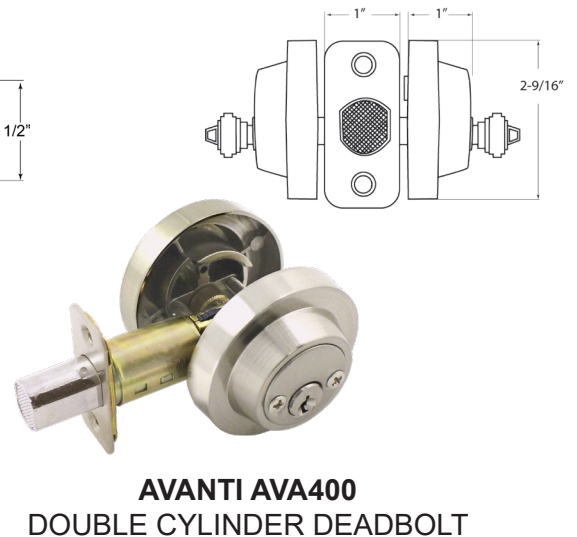

VANGUARD SERIES LEVERSETS & DEADBOLTS

NOVUS "NOV" SERIES
NON-HANDED

AVANTI AVA500
SINGLE CYLINDER DEADBOLT

MODERNE "MOD" SERIES
NON-HANDED

AVANTI AVA400
DOUBLE CYLINDER DEADBOLT

FEATURES & SPECIFICATIONS

- ◆ ANSI Standard A156.2 Leversets and A156.36 Deadbolts, Grade 3
- ◆ Kwikset Keyway. Re-keyable for Master and Construction Keying
- ◆ Optional Weiser and Schlage "C" Keyway Available
- ◆ Optional 3 Hour Fire Rated UL Latch on Entrance and Passage functions only (**ULENTL-5 for Entrance, and ULPASL-7 for Passage**)
- ◆ Fits 1 3/8" to 1 3/4" Wood or Metal doors
- ◆ Reversible for Right and Left Handed Doors
- ◆ All Metal Body & Cylinder Construction
- ◆ Full 1" Throw Deadbolt with Hardened Steel Pin to Prevent Saw Cutting
- ◆ Deadbolt Comes with 2 3/8" or 2 3/4" Adjustable Backset, Size 1" x 2 1/4" Round Corner Standard; Square Corner Option and Drive-in Latch bolt Also Available on Special Factory Order
- ◆ Optional 1 1/4" x 3 5/8" Security Strike with 3" Screws Also Available
- ◆ Lever Comes with Round Corner Full Lip Strike
- ◆ Lever Comes with **6-way** 2 3/8" or 2 3/4" Adjustable Backset Convertible to Drive-In, Size 1" x 2 1/4" Round Corner Standard
- ◆ Square Corner Option also Available on Special Factory Order
- ◆ Easy Installation

FINISHES

- ◆ US15 - Satin Nickel
- ◆ US11P - Venetian Bronze
- ◆ **US1 - Black (New)**
- ◆ US3 - Polished Brass
- ◆ US5 - Antique Brass
- ◆ US26D - Satin Chrome
- ◆ US26 - Polished Chrome
- ◆ US15A - Antique Nickel

◆ **Refer to price list for stock finishes**
◆ Other finishes available upon request based on quantity with factory lead time

FUNCTIONS

- 00 - Entry (turn button)
- 05 - Storeroom (vestibule)
- 20 - Privacy (bed & bath, turn button)
- 30 - Passage (hall & closet)
- 40 - Active Dummy