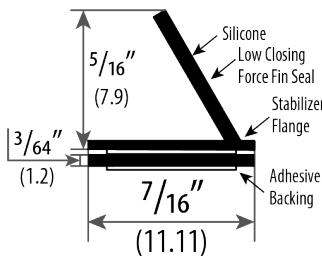

C-440

Testing/Ratings:

Finish Options: B, W
 Length Available: 17', 20', 25', 204', 510'
 Seal begins compressing at 5/16".
 Compresses to seal up to a 1/16" gap.
 Designed for tighter frames.
 Demonstrates extremely low closing force.

C-0773

Testing/Ratings:

Finish Options: B, W
 Length Available: 17', 20', 25', 204', 510'
 Seal begins compressing at 3/8".
 Compresses to seal up to a 1/16" gap.
 Triple-Fin designed to block light and sound.

C-880

Testing/Ratings:

Finish Options: B, W
 Length Available: 17', 20', 25', 204', 510'
 Seal begins compressing at 1/4".
 Compresses to seal up to a 1/16" gap.

C-550

Finish Options: B, W
 Length Available: 17', 20', 25', 204', 510'
 Seal begins compressing at 3/16".
 Compresses to seal up to a 1/16" gap.

Note: Products shown in this section are not drawn to scale. | Available Finishes: B (Black) | W (White)

INT-001

Adhesive-Backed Intumescent

Finish Options: B, W
Length Available: 17', 25'

INT-440

Testing/Ratings: