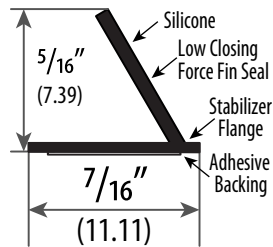

ADHESIVE WEATHERSTRIP SPECIFICATIONS

- » Adhesive Weatherstrips are made from Silicone Rubber with 3M Adhesive Tape that can handle various applications and high temperature (effective between -58°F and 450°F).
- » High Quality Self Adhesive with strong initial adhesion and long term holding power.
- » Provides a simple and cost-effective way to create a seal around your door frame.
- » Non-Toxic and Self-Extinguishing; Resistant to sunlight, ozone, oxidation, weather, water and flames.
- » Impermeable to mildew and fungus; will not degenerate under normal exposure.
- » Used for Wood or Hollow Metal Frames.

C-440

Testing/Ratings:

Finish Options: B, W
 Length Available: 17', 20', 25', 204', 510'
 Seal begins compressing at 5/16".
 Compresses to seal up to a 1/16" gap.
 Designed for tighter frames.
 Demonstrates extremely low closing force.

C-0773

Testing/Ratings:

Finish Options: B, W
 Length Available: 17', 20', 25', 204', 510'
 Seal begins compressing at 3/8".
 Compresses to seal up to a 1/16" gap.
 Triple-Fin designed to block light and sound.

C-880

Testing/Ratings:

Finish Options: B, W
 Length Available: 17', 20', 25', 204', 510'
 Seal begins compressing at 1/4".
 Compresses to seal up to a 1/16" gap.

C-550

Finish Options: B, W
 Length Available: 17', 20', 25', 204', 510'
 Seal begins compressing at 3/16".
 Compresses to seal up to a 1/16" gap.