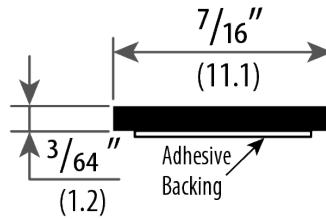

ADHESIVE WEATHERSTRIP SPECIFICATIONS

- » Adhesive Weatherstrips are made from Silicone Rubber with 3M Adhesive Tape that can handle various applications and high temperature (effective between -58°F and 450°F).
- » High Quality Self Adhesive with strong initial adhesion and long term holding power.
- » Provides a simple and cost-effective way to create a seal around your door frame.
- » Non-Toxic and Self-Extinguishing; Resistant to sunlight, ozone, oxidation, weather, water and flames.
- » Impermeable to mildew and fungus; will not degenerate under normal exposure.
- » Used for Wood or Hollow Metal Frames.

C-0773

Testing/Ratings:

Finish Options: B, W
 Length Available: 17', 20', 25', 204', 510'
 Seal begins compressing at 3/8".
 Compresses to seal up to a 1/16" gap.
 Triple-Fin designed to block light and sound.

C-880

Testing/Ratings:

Finish Options: B, W
 Length Available: 17', 20', 25', 204', 510'
 Seal begins compressing at 1/4".
 Compresses to seal up to a 1/16" gap.

C-550

Finish Options: B, W
 Length Available: 17', 20', 25', 204', 510'
 Seal begins compressing at 3/16".
 Compresses to seal up to a 1/16" gap.

Note: Products shown in this section are not drawn to scale. | Available Finishes: B (Black) | W (White)

INT-001

Adhesive-Backed Intumescent

Finish Options: B, W
Length Available: 17', 25'

INT-440

Testing/Ratings: