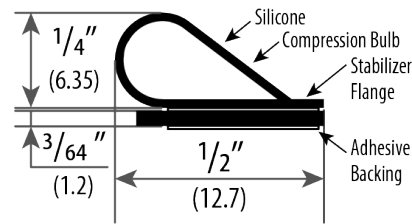

C-880

Testing/Ratings:

Finish Options: B, W
 Length Available: 17', 20', 25', 204', 510'
 Seal begins compressing at 1/4".
 Compresses to seal up to a 1/16" gap.

C-550

Finish Options: B, W
 Length Available: 17', 20', 25', 204', 510'
 Seal begins compressing at 3/16".
 Compresses to seal up to a 1/16" gap.

Note: Products shown in this section are not drawn to scale. | Available Finishes: B (Black) | W (White)

INT-001

Adhesive-Backed Intumescent

Finish Options: B, W
Length Available: 17', 25'

INT-440

Testing/Ratings:

C-440 x INT-001 Combination

Finish Options: B, W
Length Available: 3684, 4896, 9696
Compresses to seal up to a 1/8" gap.

INT-880

Testing/Ratings:

C-880 x INT-001 Combination

Finish Options: B, W
Length Available: 3684, 4896, 9696
Compresses to seal up to a 1/8" gap.