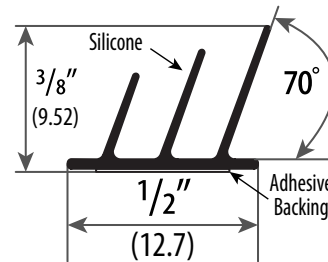

ADHESIVE WEATHERSTRIP SPECIFICATIONS

- » Adhesive Weatherstrips are made from Silicone Rubber with 3M Adhesive Tape that can handle various applications and high temperature (effective between -58°F and 450°F).
- » High Quality Self Adhesive with strong initial adhesion and long term holding power.
- » Provides a simple and cost-effective way to create a seal around your door frame.
- » Non-Toxic and Self-Extinguishing; Resistant to sunlight, ozone, oxidation, weather, water and flames.
- » Impermeable to mildew and fungus; will not degenerate under normal exposure.
- » Used for Wood or Hollow Metal Frames.

C-440

Testing/Ratings:

Finish Options: B, W
 Length Available: 17', 20', 25', 204', 510'
 Seal begins compressing at 5/16".
 Compresses to seal up to a 1/16" gap.
 Designed for tighter frames.
 Demonstrates extremely low closing force.

C-0773

Testing/Ratings:

Finish Options: B, W
 Length Available: 17', 20', 25', 204', 510'
 Seal begins compressing at 3/8".
 Compresses to seal up to a 1/16" gap.
 Triple-Fin designed to block light and sound.

C-880

Testing/Ratings:

Finish Options: B, W
 Length Available: 17', 20', 25', 204', 510'
 Seal begins compressing at 1/4".
 Compresses to seal up to a 1/16" gap.

C-550

Finish Options: B, W
 Length Available: 17', 20', 25', 204', 510'
 Seal begins compressing at 3/16".
 Compresses to seal up to a 1/16" gap.