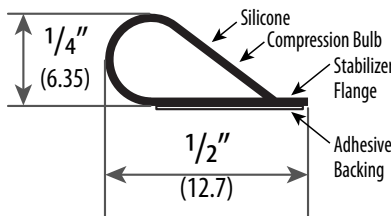

ADHESIVE WEATHERSTRIP SPECIFICATIONS

- » Adhesive Weatherstrips are made from Silicone Rubber with 3M Adhesive Tape that can handle various applications and high temperature (effective between -58°F and 450°F).
- » High Quality Self Adhesive with strong initial adhesion and long term holding power.
- » Provides a simple and cost-effective way to create a seal around your door frame.
- » Non-Toxic and Self-Extinguishing; Resistant to sunlight, ozone, oxidation, weather, water and flames.
- » Impermeable to mildew and fungus; will not degenerate under normal exposure.
- » Used for Wood or Hollow Metal Frames.

C-440

Testing/Ratings:

Finish Options: B, W
 Length Available: 17', 20', 25', 204', 510'
 Seal begins compressing at 5/16".
 Compresses to seal up to a 1/16" gap.
 Designed for tighter frames.
 Demonstrates extremely low closing force.

C-0773

Testing/Ratings:

Finish Options: B, W
 Length Available: 17', 20', 25', 204', 510'
 Seal begins compressing at 3/8".
 Compresses to seal up to a 1/16" gap.
 Triple-Fin designed to block light and sound.

C-880

Testing/Ratings:

Finish Options: B, W
 Length Available: 17', 20', 25', 204', 510'
 Seal begins compressing at 1/4".
 Compresses to seal up to a 1/16" gap.

C-550

Finish Options: B, W
 Length Available: 17', 20', 25', 204', 510'
 Seal begins compressing at 3/16".
 Compresses to seal up to a 1/16" gap.