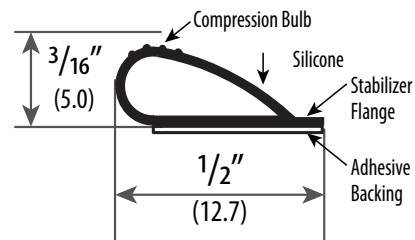

ADHESIVE WEATHERSTRIP SPECIFICATIONS

- » Adhesive Weatherstrips are made from Silicone Rubber with 3M Adhesive Tape that can handle various applications and high temperature (effective between -58°F and 450°F).
- » High Quality Self Adhesive with strong initial adhesion and long term holding power.
- » Provides a simple and cost-effective way to create a seal around your door frame.
- » Non-Toxic and Self-Extinguishing; Resistant to sunlight, ozone, oxidation, weather, water and flames.
- » Impermeable to mildew and fungus; will not degenerate under normal exposure.
- » Used for Wood or Hollow Metal Frames.

C-440

Testing/Ratings:

Finish Options: B, W
 Length Available: 17', 20', 25', 204', 510'
 Seal begins compressing at 5/16".
 Compresses to seal up to a 1/16" gap.
 Designed for tighter frames.
 Demonstrates extremely low closing force.

C-0773

Testing/Ratings:

Finish Options: B, W
 Length Available: 17', 20', 25', 204', 510'
 Seal begins compressing at 3/8".
 Compresses to seal up to a 1/16" gap.
 Triple-Fin designed to block light and sound.

C-880

Testing/Ratings:

Finish Options: B, W
 Length Available: 17', 20', 25', 204', 510'
 Seal begins compressing at 1/4".
 Compresses to seal up to a 1/16" gap.

C-550

Finish Options: B, W
 Length Available: 17', 20', 25', 204', 510'
 Seal begins compressing at 3/16".
 Compresses to seal up to a 1/16" gap.