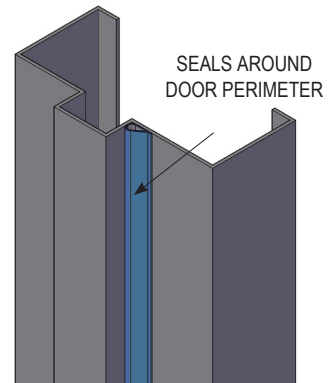

ADHESIVE WEATHERSTRIP SPECIFICATIONS

- » Adhesive Weatherstrips are made from Silicone Rubber with 3M Adhesive Tape that can handle various applications and high temperature (effective between -58°F and 450°F).
- » High Quality Self Adhesive with strong initial adhesion and long term holding power.
- » Provides a simple and cost-effective way to create a seal around your door frame.
- » Non-Toxic and Self-Extinguishing; Resistant to sunlight, ozone, oxidation, weather, water and flames.
- » Impermeable to mildew and fungus; will not degenerate under normal exposure.
- » Used for Wood or Hollow Metal Frames.

C-440

Testing/Ratings:

Finish Options: B, W
 Length Available: 17', 20', 25', 204', 510'
 Seal begins compressing at 5/16".
 Compresses to seal up to a 1/16" gap.
 Designed for tighter frames.
 Demonstrates extremely low closing force.

C-0773

Testing/Ratings:

Finish Options: B, W
 Length Available: 17', 20', 25', 204', 510'
 Seal begins compressing at 3/8".
 Compresses to seal up to a 1/16" gap.
 Triple-Fin designed to block light and sound.