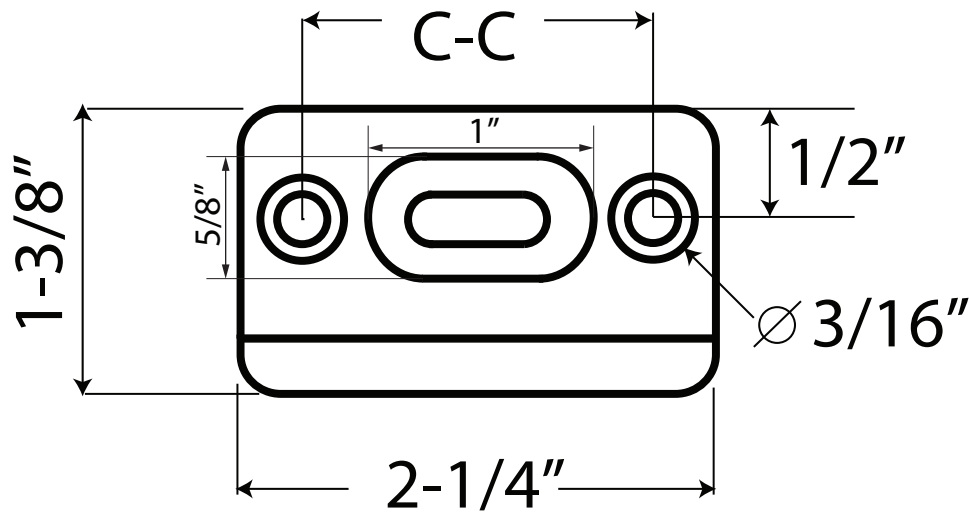

1-11/16"

Wood screw: #8 x 3/4"
(for both Face Plate and Strike)

6605 Flotilla St.
City of Commerce
CA 90040 USA
Tel: (323) 888-6601
FAX: (323) 888-6699
Website: cal-royal.com
Email: sales@cal-royal.com

ITEM NO.	DESCRIPTION	ANSI	SCALE	UNIT	VERSION
BC97	ADJUSTABLE BALL CATCH WITH FULL LIP STRIKE PLATE	-----	1 : 1	inches (mm)	ver. 1.0 rev. 01/12
			PAGE 1 OF 1		BY: bteves/adg