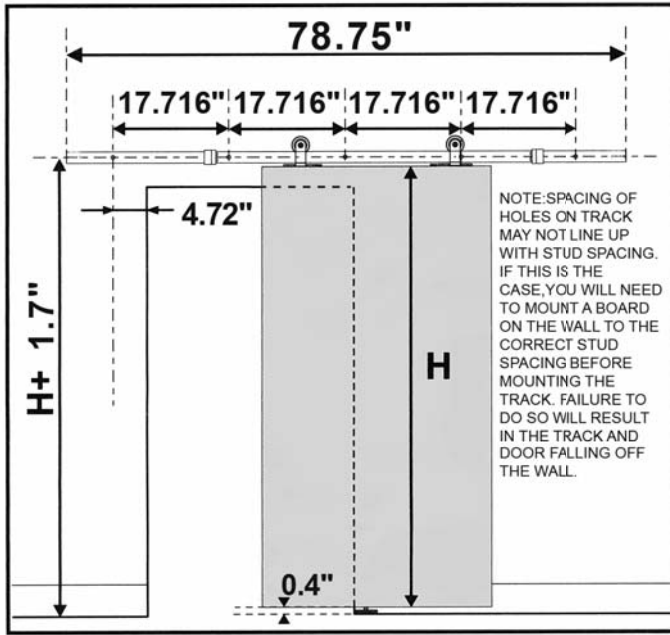

# BDH3166 INSTALLATION INSTRUCTIONS

# Alternate Door Track Guide installation for BDH31, BDH30, BDH32, BDH33 and BDH34 wood doors