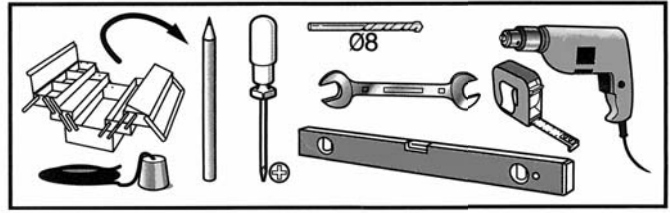

# BDH3166 INSTALLATION INSTRUCTIONS

# Alternate Door Track Guide installation for BDH31, BDH30, BDH32, BDH33 and BDH34 wood doors