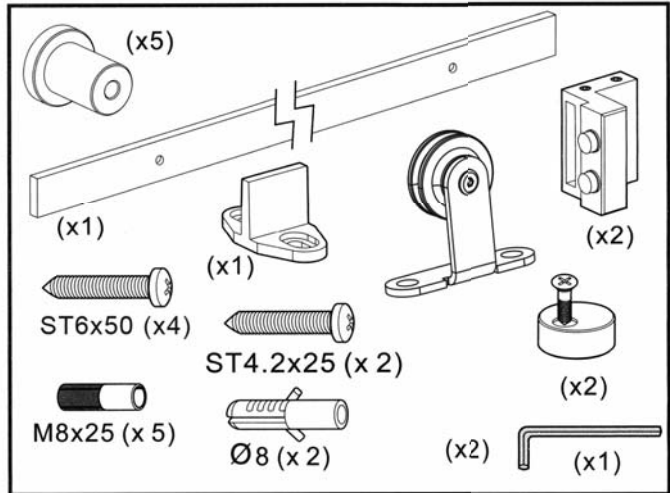

# BDH3166 INSTALLATION INSTRUCTIONS

# Alternate Door Track Guide installation for BDH31, BDH30, BDH32, BDH33 and BDH34 wood doors