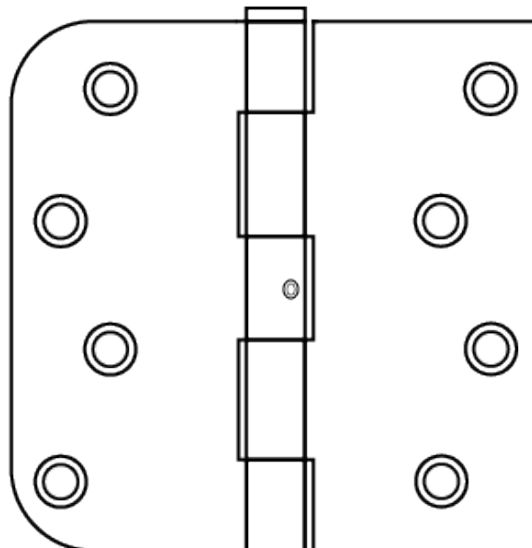

NEW PRODUCT

CASTLEGATE RESIDENTIAL WEIGHT PLAIN BEARING FULL MORTISE

CAS44R & CAS44L 4" x 4"
FINISHES: US26DNRP, US2DNRP

For reference, please see page 9 under Hinges of our NEW 2017 Catalog.

- Round corners have a $\frac{5}{8}$ " (15.9mm) radius, other leaf has square corners
- Square leaf applies to door mortised completely across edge
- Round corner $\frac{5}{8}$ " (15.9mm) radius leaf applies to frame
- For use on lightweight residential doors with low frequency applications

Visit www.cal-royal.com, **NEW PRODUCTS** section for more information.

ITEM#	SIZE	FINISH	BOX QTY	CASE QTY
CAS44R (RIGHT HAND)	4" x 4"	US26D	2	48
		US26DNRP		
CAS44L (LEFT HAND)		US2D		
US2DNRP				

SCREWS: 8 Pcs wood screws 1" x 9; 4 pcs machine screws #10 head, $\frac{1}{2}$ " x 12-24 per hinge.