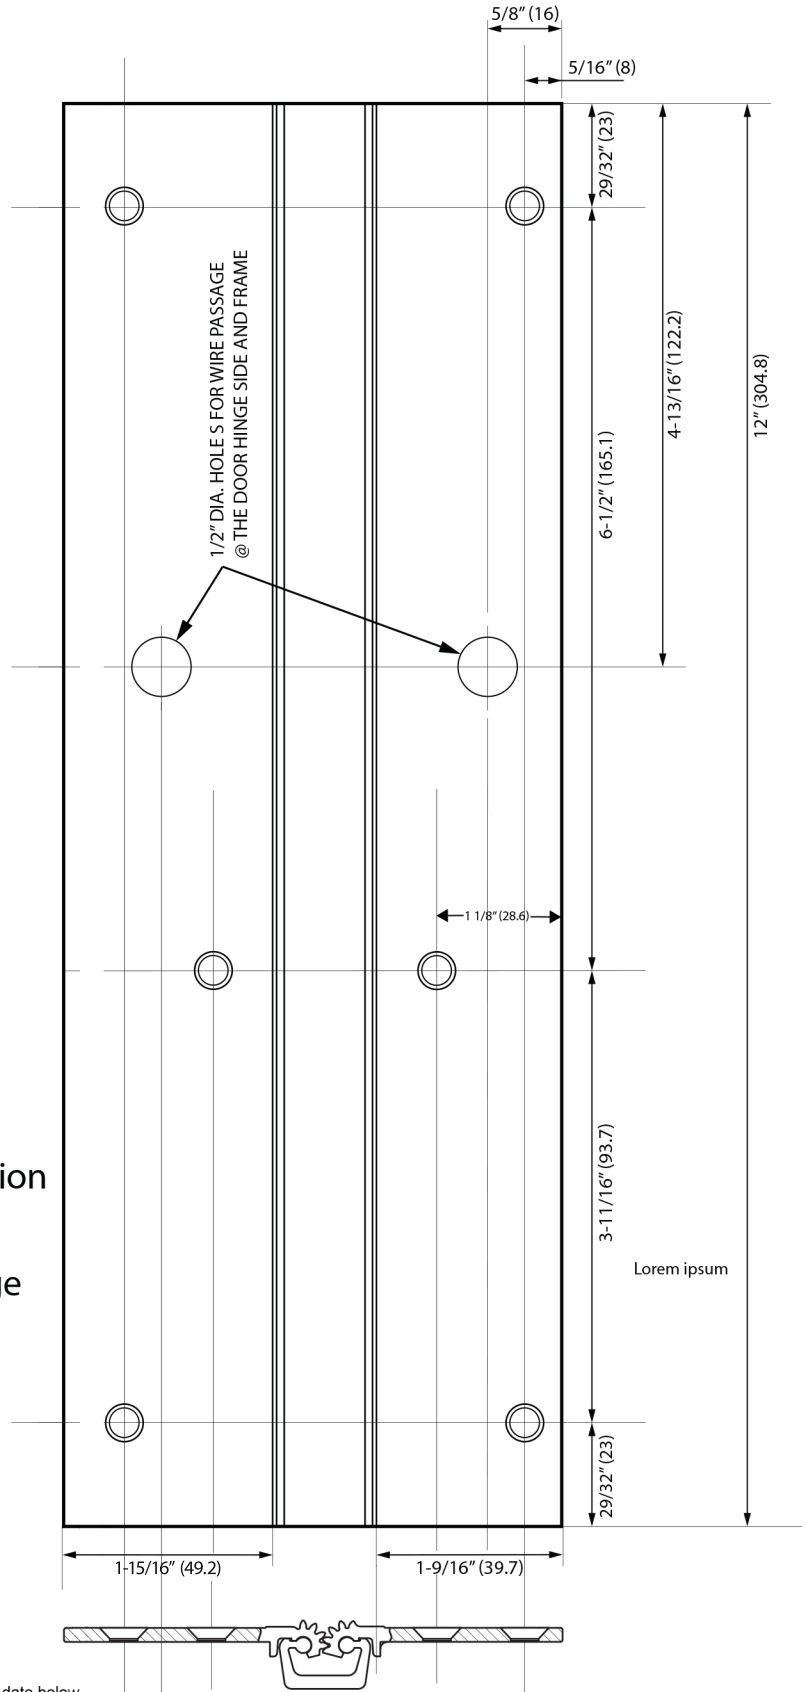

CET8CRHD781110

Electrified Continuous Hinge (Full Mortise)

Removable 12" Aluminum Gear Hinge can easily be removed for adjustment and service.

Installer has the option to cut the 12" section out of the full length of the hinge at any convenient location along the door's hinge side and the frame.

The illustration and technical description in this cut sheet is current as of the date in the version date below. Cal-Royal Product reserves the right to, and may, on occasions, make changes and/or improvements in designs and dimensions without prior notice.

6605 Flotilla St.
 City of Commerce
 CA 90040 USA
 Tel: (323) 888-6601
 FAX: (323) 888-6699
 Website: cal-royal.com
 Email: sales@cal-royal.com

ITEM NO.:		DESCRIPTION:	
CET8CRHD781110		FULL MORTISE ELECTRIFIED CONTINUOUS HINGE	
SCALE:	UNIT:	VERSION:	BY:
NOT TO SCALE	inches (mm)	ver.2 rev. 02/21	adg/cvl