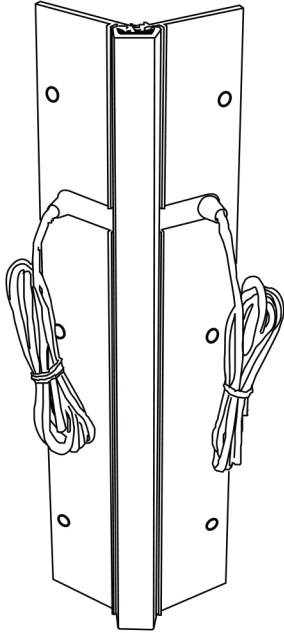

CET8CRHD781110

Electrified Continuous Hinge (Full Mortise)

Removable 12" Aluminum Gear Hinge can easily be removed for adjustment and service.

Installer has the option to cut the 12" section out of the full length of the hinge at any convenient location along the door's hinge side and the frame.

The illustration and technical description in this cut sheet is current as of the date in the version date below. Cal-Royal Product reserves the right to, and may, on occasions, make changes and/or improvements in designs and dimensions without prior notice.