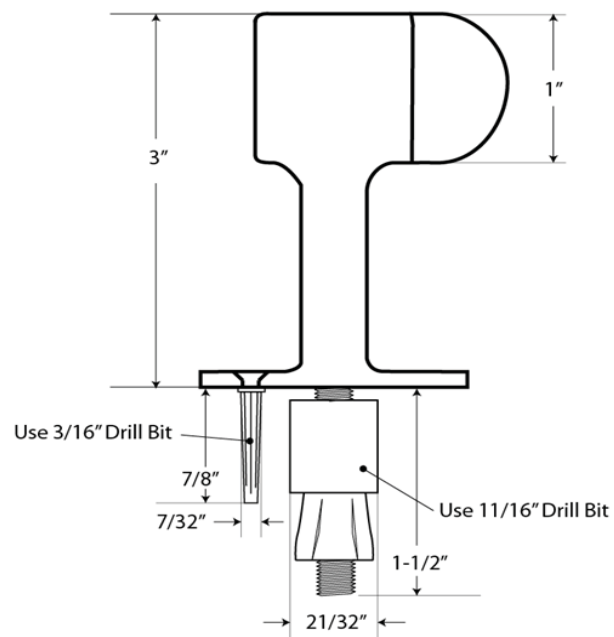

FLOOR STOP CFS20

Features

- Commercial grade wall door stop for high traffic conditions
- Includes mounting hardware for all wall construction applications
- Rubber tip does not scar nor mark surface of door
- •

Applications

- Indoor
- Outdoor

Materials

- Solid Cast Brass
- Bronze

Finishes

- US3 - Bright Brass
- US5 - Satin Brass, Oxidized
- US10B - Antique Bronze, Oiled
- US26D - Satin Chrome

Code Compliance

- ANSI: A156.16
- BHMA:L12131
- FED SPEC:1328E

BHC-7006-03/23-1of1

CAL-ROYAL PRODUCTS, INC.

6605 Flotilla St., City of Commerce, CA 90040 U.S.A.

Phone: (323) 888-6601 • (800) 876-9258 • Fax: (323) 888-6699 • (800) 222-3316

Email: sales@cal-royal.com • Website: www.cal-royal.com

The illustration and technical description in this cut sheet is current as of the date in the version date on the right. Cal-Royal Product reserves the right to, and may, on occasions, make changes and/or improvements in designs and dimensions without prior notice.

VERSION
2023.1.0

© Cal-Royal Products, Inc. 2023