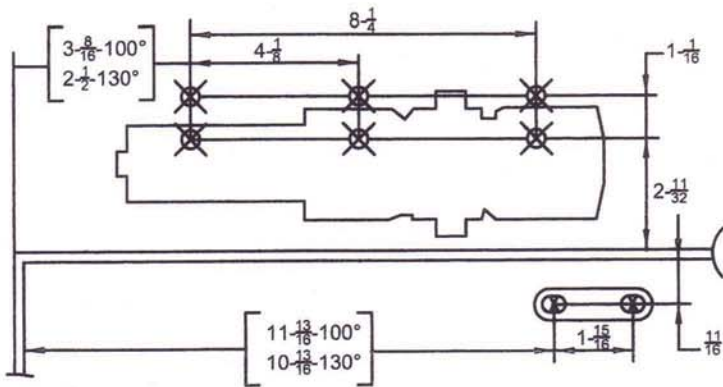

CR441 Push Side TopJamb Center Mount Drop Plate
 Allows 130° Maximum Opening

Push Side Mount:
CR18TJ Center Mount Drop plate

CR18TJ Center Mount Drop plate

Maximum Reveal: 2-9/16"

Left hand door shown, use opposite for right hand door

CR441 Push Side Top Jamb Drop Down Drop Plate
 Allows 130° Maximum Opening

Push Side Mount:
CR18G drop Down Drop plate

CR18G Drop Down Drop Plate

Maximum Reveal: 2-9/16"

Left hand door shown, use opposite for right hand door

| | | | | | | |
|------|---------|--------|-------|----------|----------|-------|
| INCH | 11 1/16 | 1 1/16 | 1 1/4 | 1 15/16 | 2 11/32 | 2 1/2 |
| M.M. | 17 | 27 | 32 | 49 | 60 | 64 |
| INCH | 3 9/16 | 4 1/4 | 8 1/4 | 10 13/16 | 11 13/16 | |
| M.M. | 91 | 105 | 210 | 275 | 300 | |