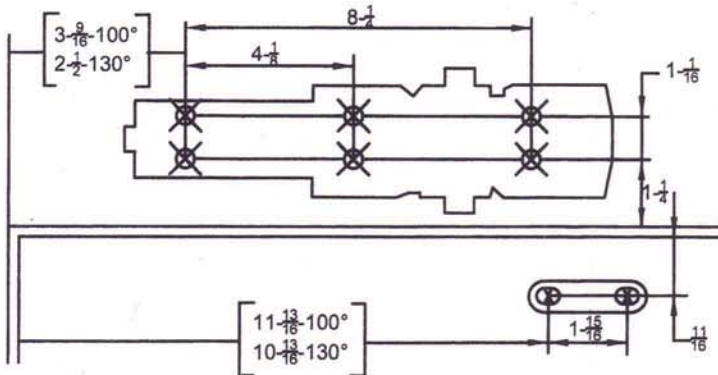

CR441 Push Side TopJamb Center Mount Drop Plate
 Allows 130° Maximum Opening

Push Side Mount:
CR18TJ Center Mount Drop plate

CR18TJ Center Mount Drop plate

Maximum Reveal: 2-9/16"

Left hand door shown, use opposite for right hand door

CR441 Push Side Top Jamb Drop Down Drop Plate
 Allows 130° Maximum Opening

Push Side Mount:
CR18G drop Down Drop plate

CR18G Drop Down Drop Plate

Maximum Reveal: 2-9/16"

Left hand door shown, use opposite for right hand door

| | | | | | | |
|------|---------|--------|-------|----------|----------|-------|
| INCH | 11 1/16 | 1 1/16 | 1 1/4 | 1 15/16 | 2 11/32 | 2 1/2 |
| M.M. | 17 | 27 | 32 | 49 | 60 | 64 |
| INCH | 3 9/16 | 4 1/4 | 8 1/4 | 10 13/16 | 11 13/16 | |
| M.M. | 91 | 105 | 210 | 275 | 300 | |