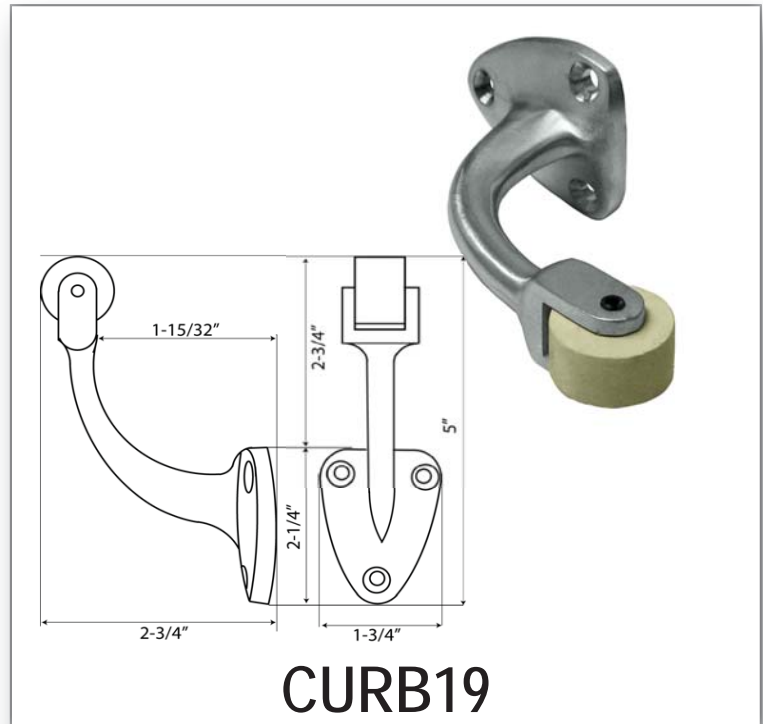

ROLLER BUMPER CURB19 AND SRB82

Features

- CURB19 is used where two doors open against each other to prevent damage to the door or hardware
- CURB19 and SRB82 are designed to use in locations where doors converge at approximately right angles (back to back) to each other

Material

- Cast Brass

Finishes

- US3 - Bright Brass
- US4 - Satin Brass
- US10B - Antique Bronze
- US26D - Satin Chrome

Code Compliance

- CURB19 conforms to ANSI/BHMA 156.16, L12212
- SRB82 conforms to ANSI/BHMA 156.16, L12192

BHC-7007-03/23-1of1

CAL-ROYAL PRODUCTS, INC.

6605 Flotilla St., City of Commerce, CA 90040 U.S.A.

Phone: (323) 888-6601 • (800) 876-9258 • Fax: (323) 888-6699 • (800) 222-3316

Email: sales@cal-royal.com • Website: www.cal-royal.com

The illustration and technical description in this cut sheet is current as of the date in the version date on the right. Cal-Royal Product reserves the right to, and may, on occasions, make changes and/or improvements in designs and dimensions without prior notice.

VERSION
2023.1.0

© Cal-Royal Products, Inc. 2023