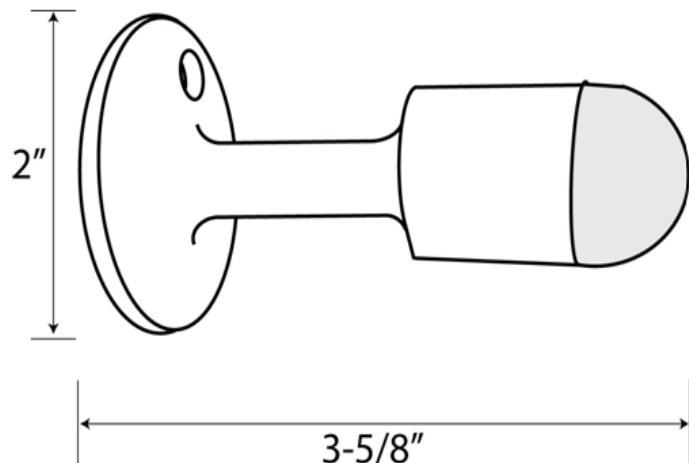

WALL STOP CWS18

Features

- Commercial grade wall door stop for high traffic conditions
- Includes mounting hardware for all wall construction applications
- Rubber tip does not scar nor mark surface of door

Applications

- Indoor
- Outdoor

Materials

- Stainless Steel
- Solid Brass

Finishes

- US3 - Bright Brass
- US10B - Antique Bronze, Oiled
- US26D - Satin Chrome

Code Compliance

- ANSI: A156.16
- BHMA: L12021
- FED SPEC:1320E

BHC-7008-03/23-1of1

CAL-ROYAL PRODUCTS, INC.

6605 Flotilla St., City of Commerce, CA 90040 U.S.A.

Phone: (323) 888-6601 • (800) 876-9258 • Fax: (323) 888-6699 • (800) 222-3316

Email: sales@cal-royal.com • Website: www.cal-royal.com

The illustration and technical description in this cut sheet is current as of the date in the version date on the right. Cal-Royal Product reserves the right to, and may, on occasions, make changes and/or improvements in designs and dimensions without prior notice.

VERSION
2023.1.0

© Cal-Royal Products, Inc. 2023