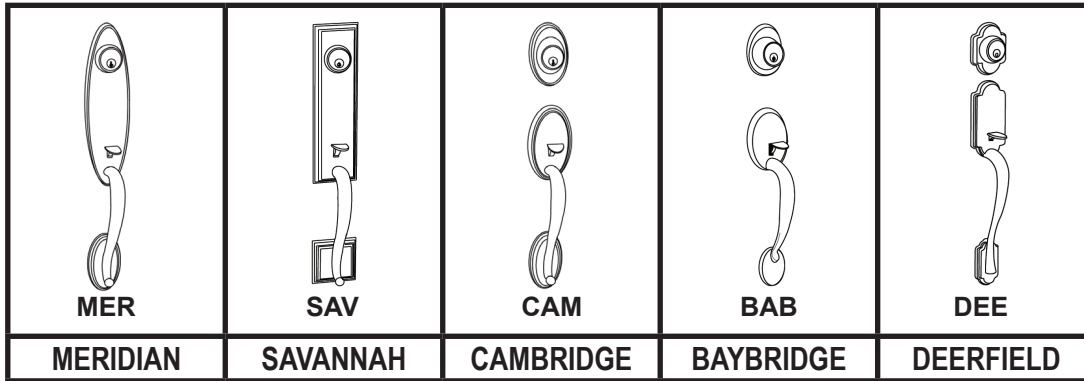

### ► CHELSIE SERIES HANDLESET DESIGNS

**STOCK ITEM FINISH IN BOLD**  
NON-STOCK FINISHES AND DESIGNS AVAILABLE WITH FACTORY LEAD TIME AND SUBJECT TO MINIMUM ORDER

#### MERIDIAN ----- MER DESIGN

FUNCTIONS	ITEM #	FINISHES	PCS / MC
Solid Brass Handle with single cylinder deadbolt KD	MER00	<b>US10B, US15, US26</b>	10
Dummy handle set with dummy deadbolt and matching trim	MER40	<b>PVD US3, US15, US26, US5</b>	