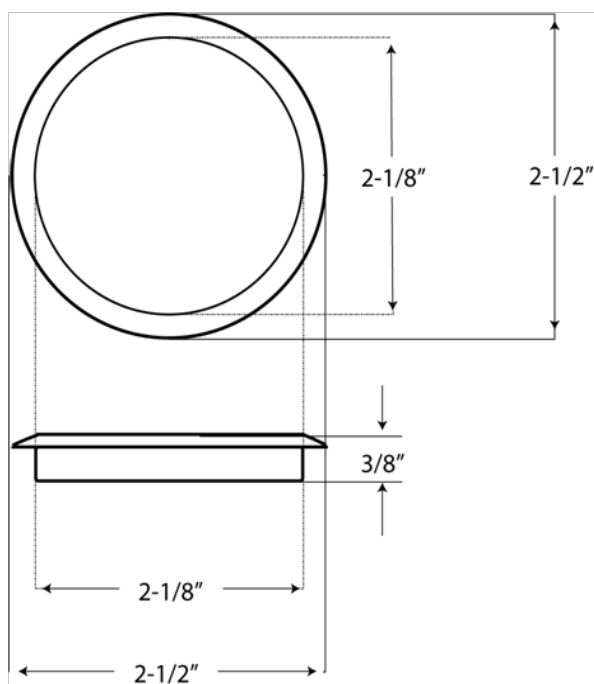

DIFP218 (NO NAILS) DRIVE IN FINGER PULL

Features

- Individually poly-bagged
- Ideal for sliding doors

Dimensions

- 2-1/8"

Finishes

- US3 - Bright Brass
- US5 - Satin Brass, Oxidized
- US10B - Antique Bronze, Oiled
- US15 - Satin Nickel
- US15A - Satin Nickel, Oxidized
- US26 - Bright Chrome
- US26D - Satin Chrome
- US1 - Black

Code Compliance

- Conforms to ANSI / BHMA
  A156.9 B22201 and A156.14 D2781

CAL-ROYAL PRODUCTS, INC.

6605 Flotilla St., City of Commerce, CA 90040 U.S.A.
Phone: (323) 888-6601 • (800) 876-9258 • Fax: (323) 888-6699 • (800) 222-3316
Email: sales@cal-royal.com • Website: www.cal-royal.com

The illustration and technical description in this cut sheet is current as of the date in the version date on the right. Cal-Royal Product reserves the right to, and may, on occasions, make changes and/or improvements in designs and dimensions without prior notice.

2019 01
YEAR PRINTED

© Cal-Royal Products, Inc. 2019