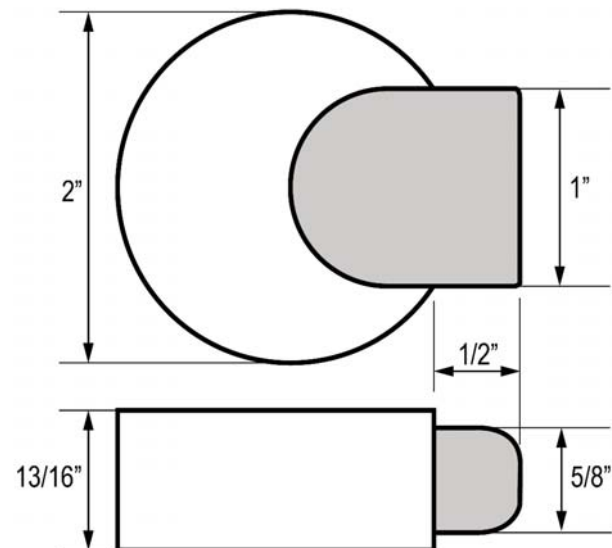

13/16" STAINLESS STEEL, FLOOR MOUNT

DSFT-5

Features

- Easy installation
- Sleek, modern design
- #10 X 1 1/4" wood screw with plastic plug
- Residential and light commercial use
- Durable rubber tip

Material

- Stainless Steel

Projection

- 13/16"

Finishes

- US26D - Satin Chrome

BHC-7010-03/23-1of1

CAL-ROYAL PRODUCTS, INC.

6605 Flotilla St., City of Commerce, CA 90040 U.S.A.

Phone: (323) 888-6601 • (800) 876-9258 • Fax: (323) 888-6699 • (800) 222-3316

Email: sales@cal-royal.com • Website: www.cal-royal.com

The illustration and technical description in this cut sheet is current as of the date in the version date on the right. Cal-Royal Product reserves the right to, and may, on occasions, make changes and/or improvements in designs and dimensions without prior notice.

VERSION
2023.1.0

© Cal-Royal Products, Inc. 2023