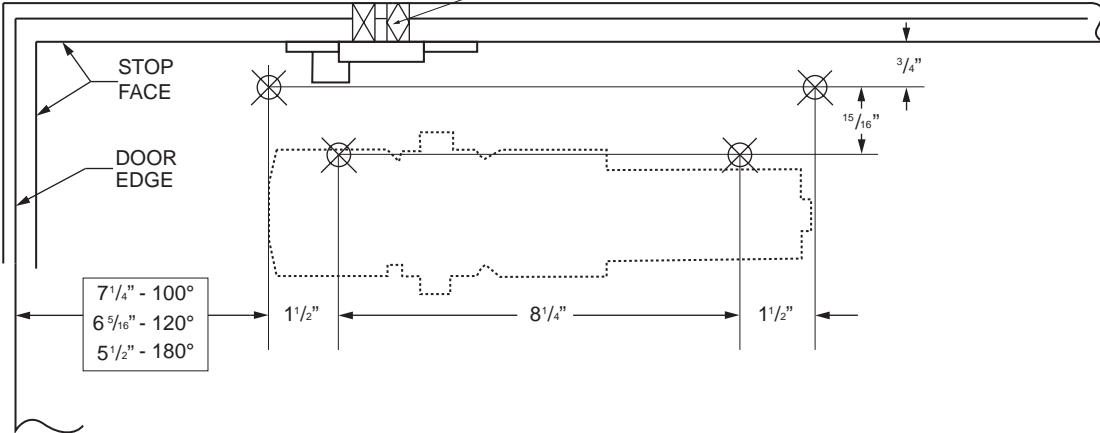

# CR441 Push Side Drop Plate

Allows 180° Maximum Opening. Maximum hinge size 5" x 5"

Push Side Mount  
CR18PA Drop Plate

Left hand door shown, use opposite for right hand door

6605 Flotilla St.  
City of Commerce  
CA 90040 USA  
Tel: (323) 888-6601  
FAX: (323) 888-6699  
Website: cal-royal.com  
Email: sales@cal-royal.com

PART NO	DESCRIPTION	ANSI	SCALE	UNIT	VERSION
CR18PA	DROP PLATE PUSH SIDE MOUNT	----	NOT TO SCALE	inches	ver. 1.0 rev. 10/12
			PAGE 1 OF 1		BY: bteves/adg