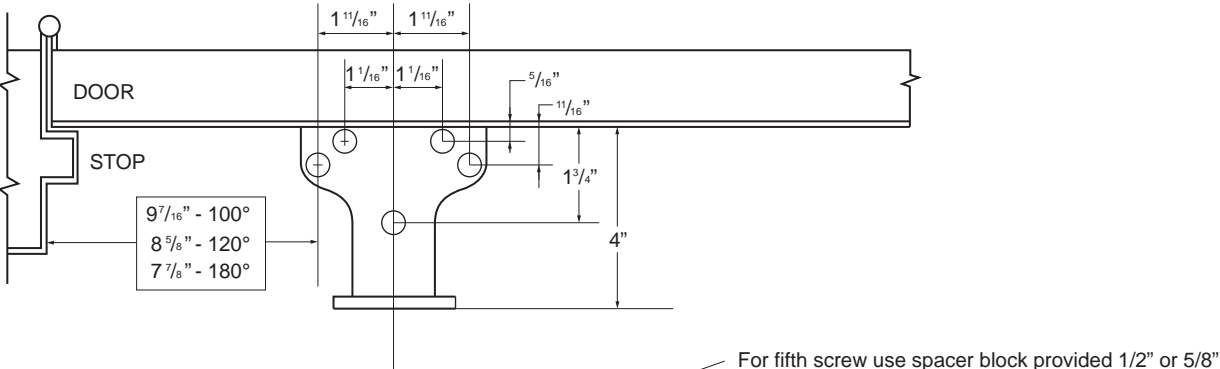

# CR441 Push Side Drop Plate

Allows 180° Maximum Opening. Maximum hinge size 5" x 5"

Push Side Mount  
CR18PA Drop Plate

Left hand door shown, use opposite for right hand door

6605 Flotilla St.  
City of Commerce  
CA 90040 USA  
Tel: (323) 888-6601  
FAX: (323) 888-6699  
Website: cal-royal.com  
Email: sales@cal-royal.com

PART NO	DESCRIPTION	ANSI	SCALE	UNIT	VERSION
CR18PA	DROP PLATE PUSH SIDE MOUNT	----	NOT TO SCALE	inches	ver. 1.0 rev. 10/12
			PAGE 1 OF 1		BY: bteves/adg