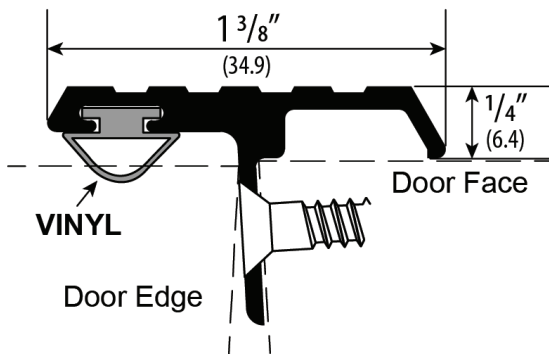

SPECIFICATIONS

- » T-Astragals are used to attach to a pair of double doors that helps seal the gap between pairs of doors. It is also used to seal sound or air drafts.
- » It is often used on exterior double doors. (ex. front door entrance)
- » It consists of Aluminum Channel with a flexible Vinyl Insert.
- » Channels are punched with slotted holes for easy adjustment.
- » Used on either Wood or Hollow Metal doors.

EAST-501

Testing/Ratings:

Finish Options: AV, DV
 Length Available: 80", 84", 96", 108", 120"
 Profile Width: 1 3/8" (34.9mm)
 Profile Height: 1/4" (6.4mm)
 Comes Standard with #6 x 1" PFHWS

Note: Product shown in this section is not drawn to scale.