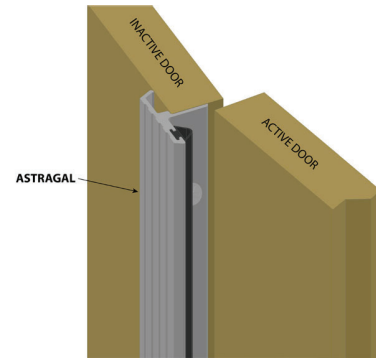

SPECIFICATIONS

- » T-Astragals are used to attach to a pair of double doors that helps seal the gap between pairs of doors. It is also used to seal sound or air drafts.
- » It is often used on exterior double doors. (ex. front door entrance)
- » It consists of Aluminum Channel with a flexible Vinyl Insert.
- » Channels are punched with slotted holes for easy adjustment.
- » Used on either Wood or Hollow Metal doors.

EAST-501

Testing/Ratings:

Finish Options: AV, DV
 Length Available: 80", 84", 96", 108", 120"
 Profile Width: 1 3/8" (34.9mm)
 Profile Height: 1/4" (6.4mm)
 Comes Standard with #6 x 1" PFHWS

Note: Product shown in this section is not drawn to scale.