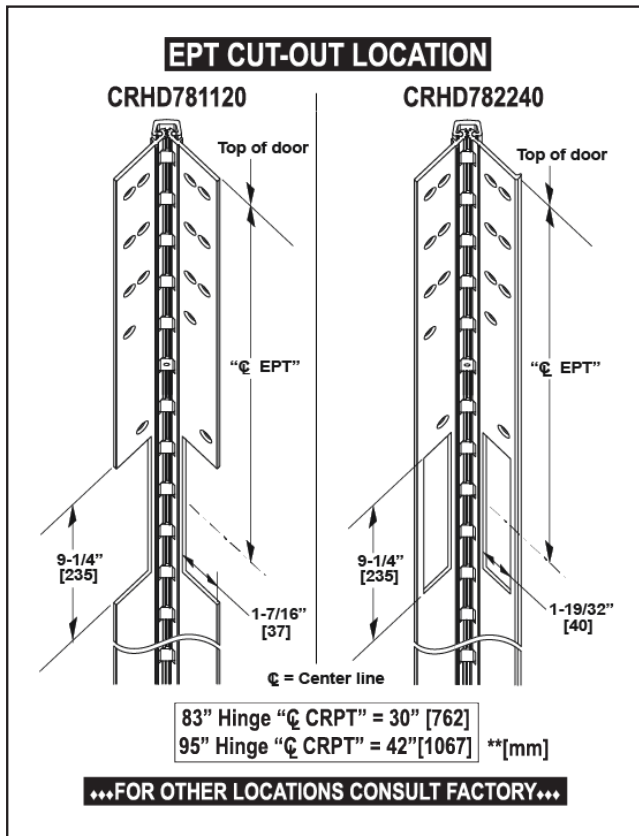

# Electrification Modifications for CRHD781120 & CRHD782240 Only

**3-YEAR  
WARRANTY**

CET8CRHD782240

CET8CRHD781120

ITEM #	DESCRIPTION
CET8CRHD781120 CLR	Removable 12" Aluminum Gear Hinge Can easily be removed for adjustment & service  <b># of Wires: 8</b>
CET8CRHD781120 DB	
CET8CRHD782240 CLR	
CET8CRHD782240 DB	

ITEM #	DESCRIPTION
<b>EPT</b>	<b>Cut-Out</b> according to Von Duprin Part # EPT-10 and Cal-Royal <b>CRPT-10</b> , <b>CRPT-10C</b> and <b>CRPT-2</b> location