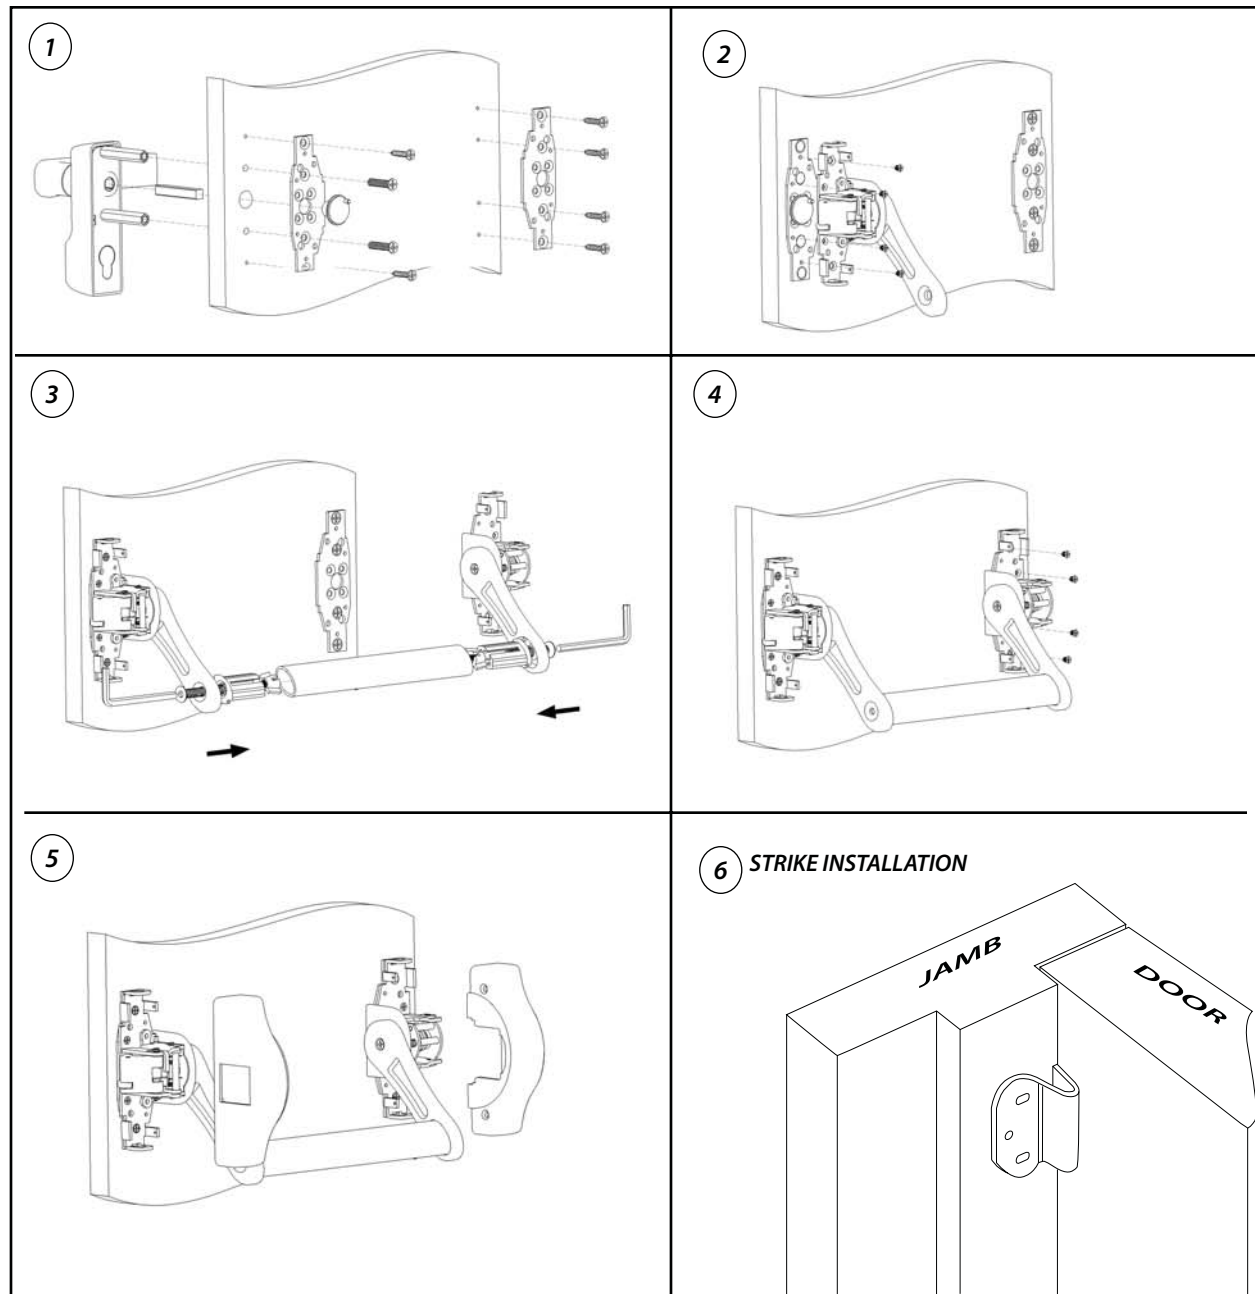

INSTALLATION INSTRUCTIONS & TEMPLATE

EU678 SERIES RIM EXIT DEVICE

NOTE: ALL DIMENSION IN MILLIMETER