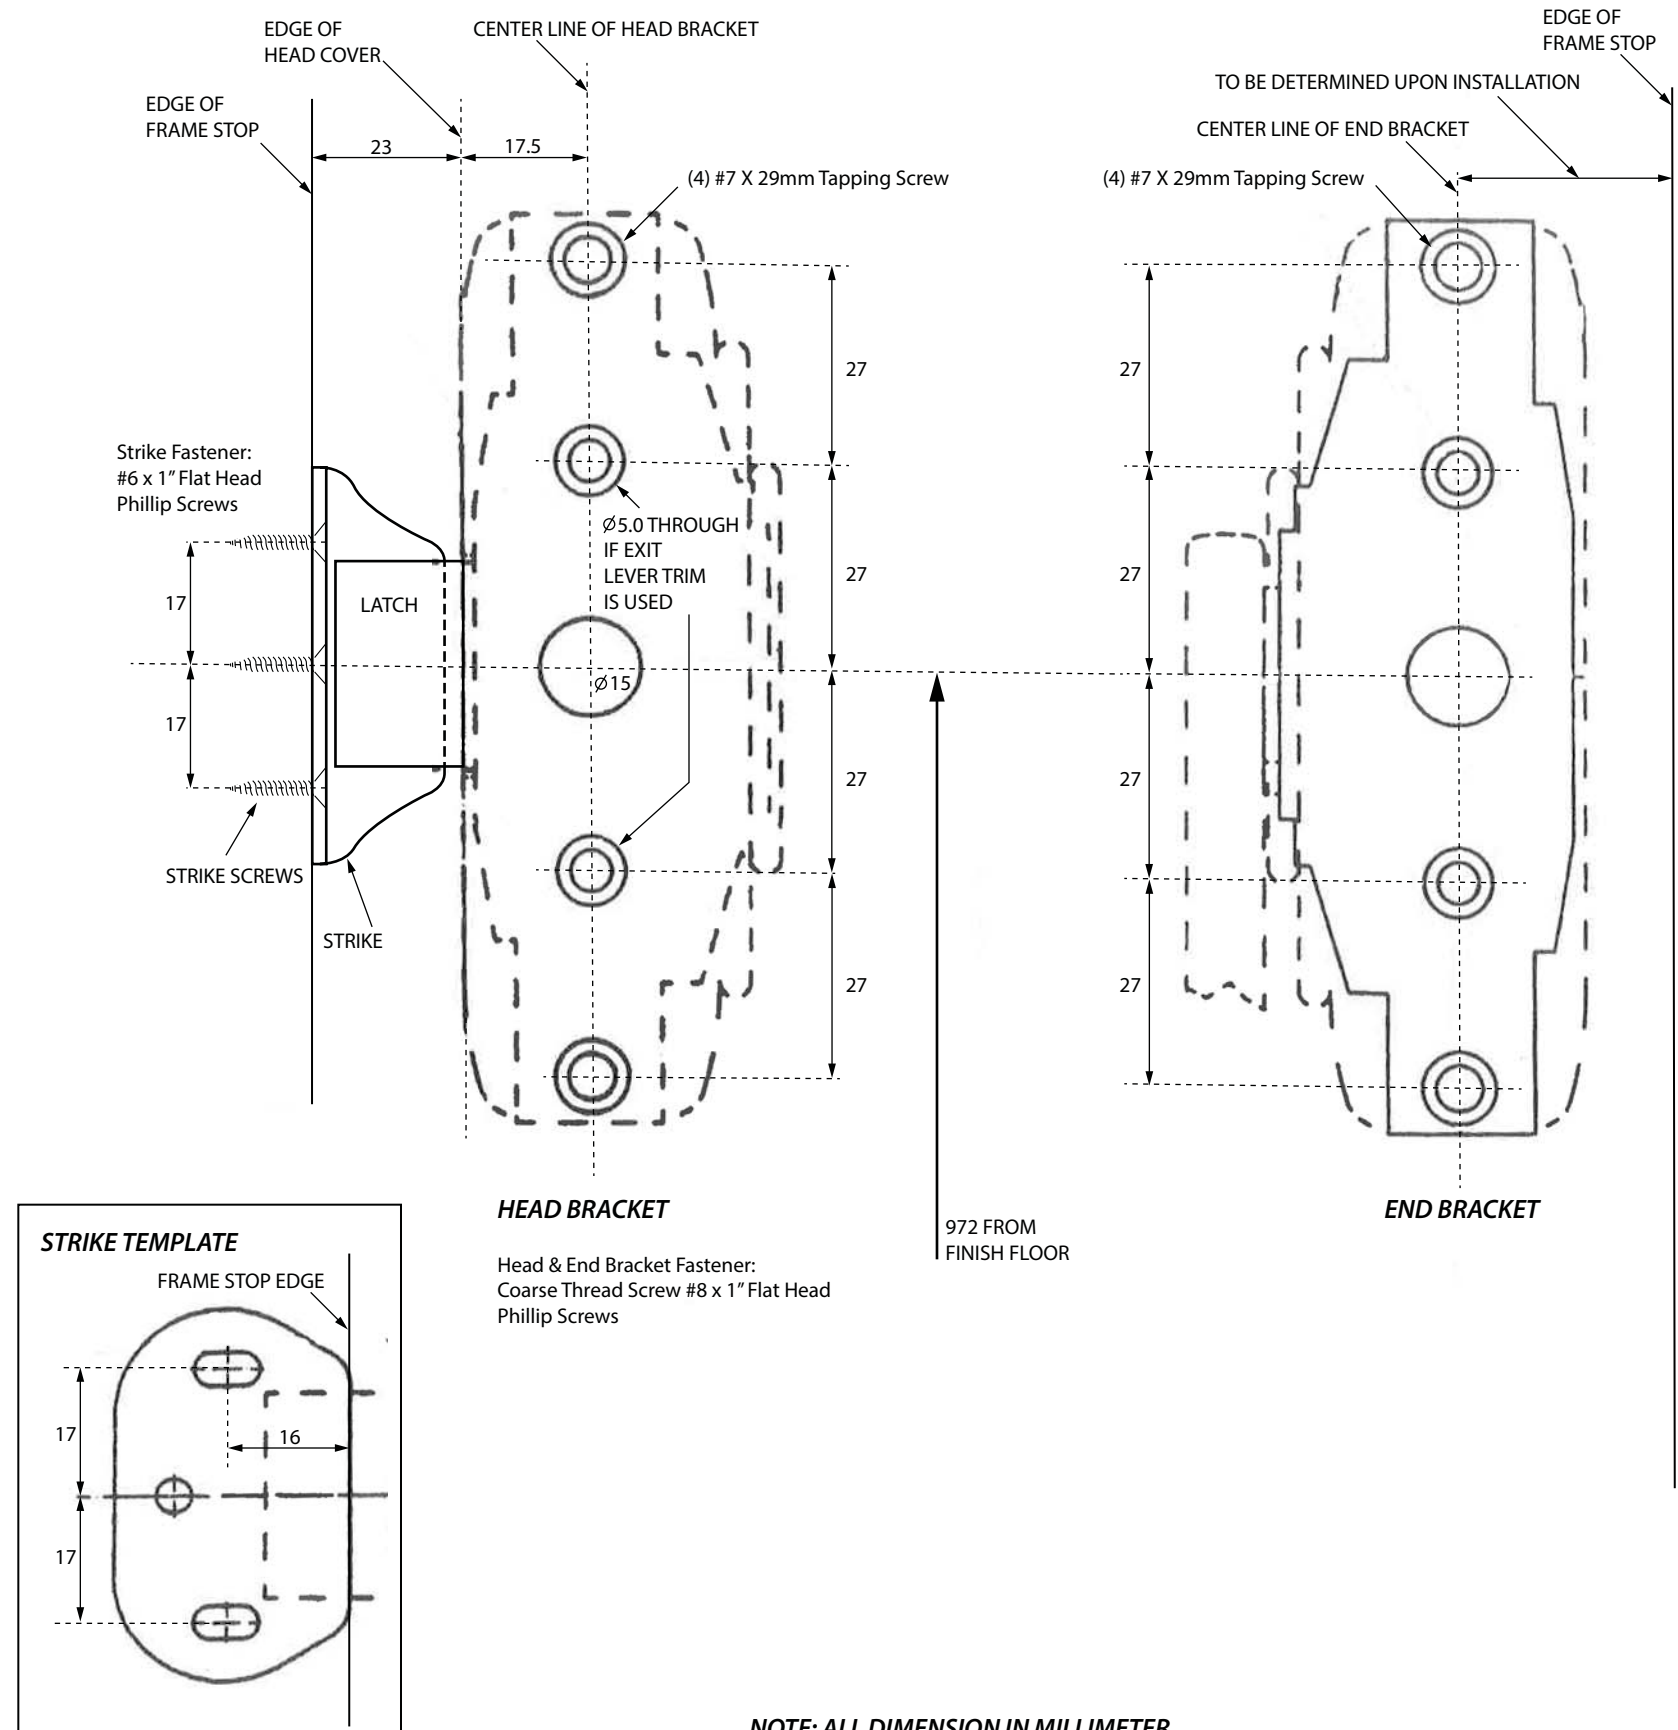

INSTALLATION INSTRUCTIONS & TEMPLATE

EU678 SERIES RIM EXIT DEVICE

NOTE: ALL DIMENSION IN MILLIMETER