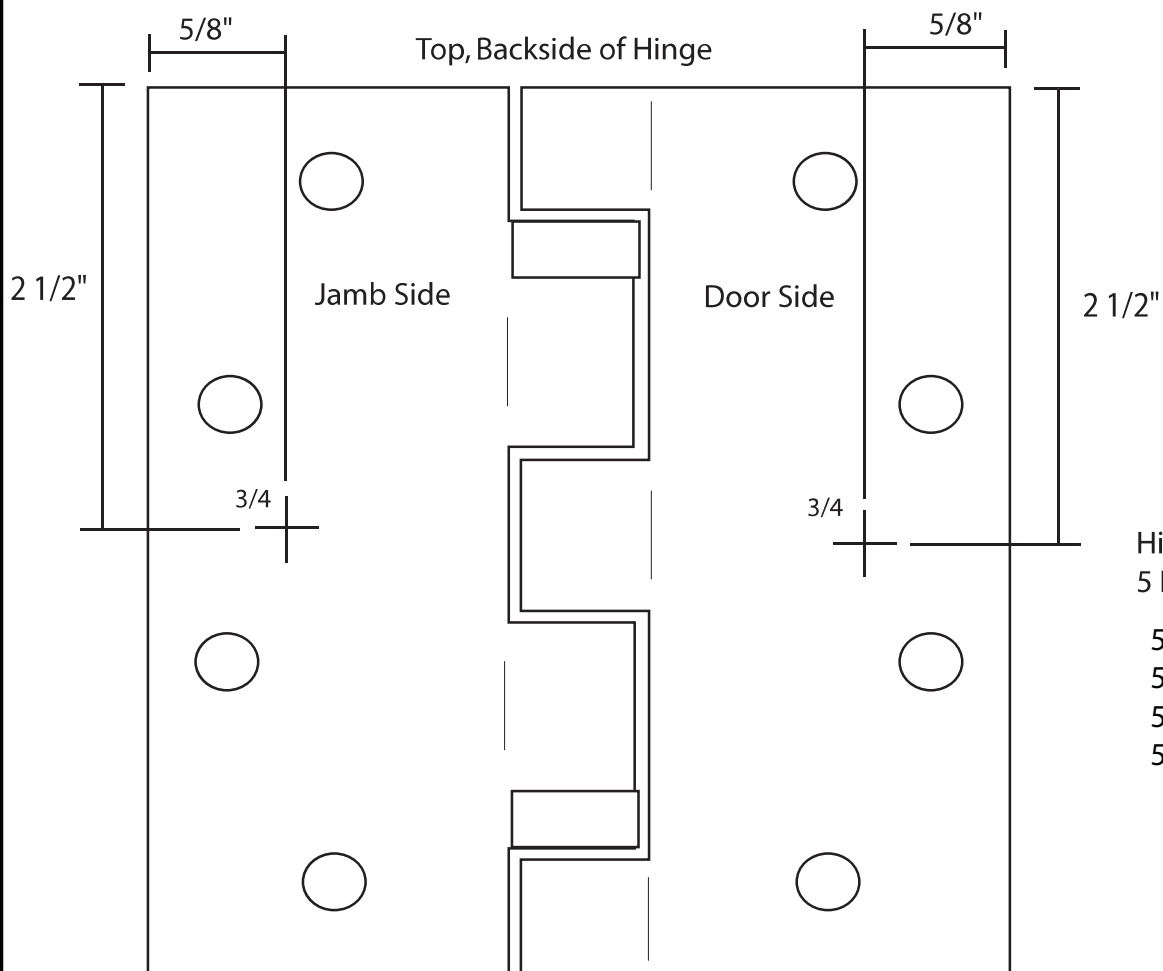

Hinge Template For:
 5 Knuckle Standard Weight
 3.5" x 3.5" (2,4,6,8 wire)

⊕ = wire access hole

3.5" x 3.5"

Hinge Template For:
 5 Knuckle Standard Weight

- 5.0" x 4.0" (2,4,6,8 wire)
- 5.0" x 4.5" (2,4,6,8 wire)
- 5.0" x 5.0" (2,4,6,8 wire)
- 5.0" x 6.0" (2,4,6,8 wire)

5.0" x 4.5"