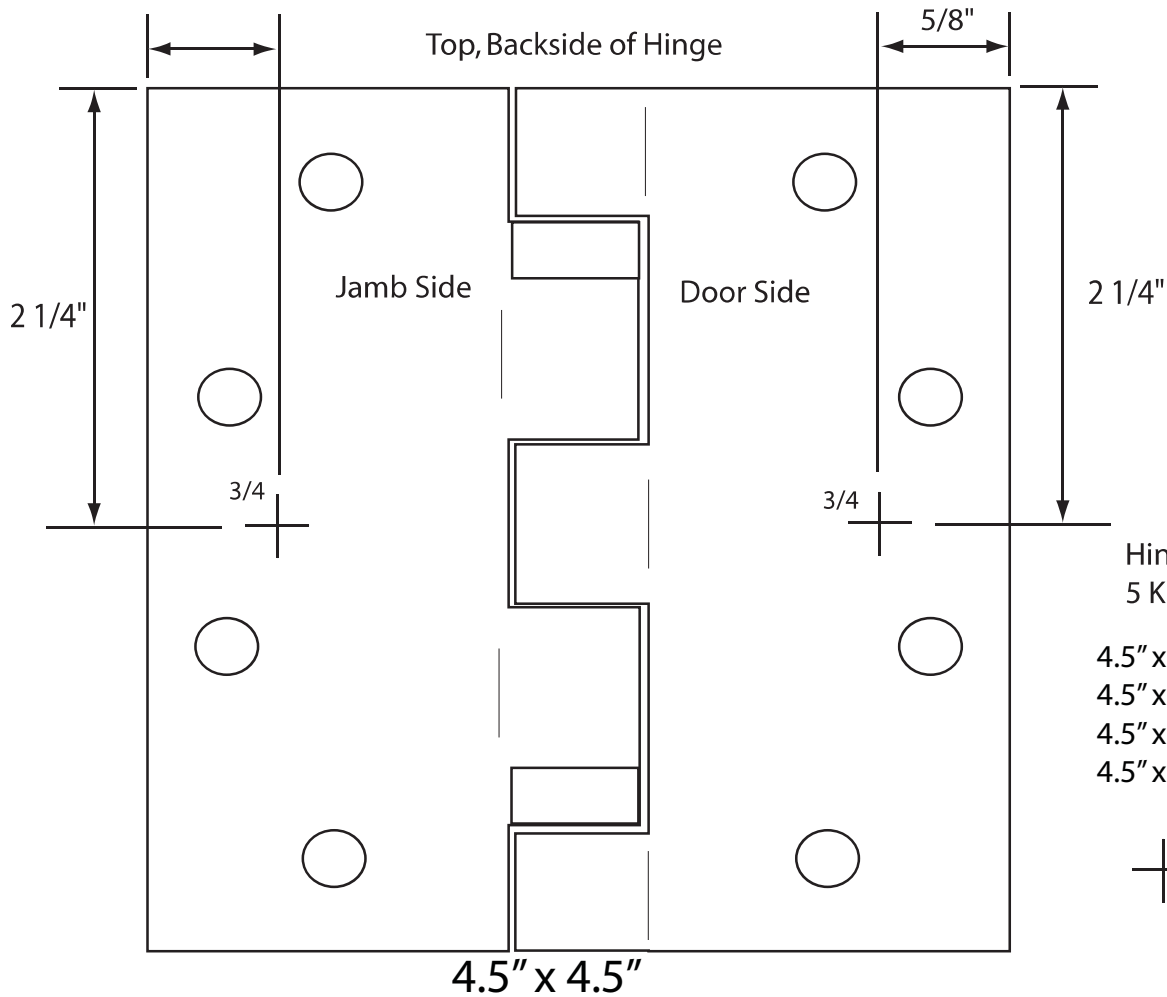

Hinge Template For:  
5 Knuckle Standard Weight

- 4.0" x 4.0" (2,4,6,8,10,12 wire)
- 4.0" x 4.5" (2,4,6,8,10,12 wire)
- 4.0" x 5.0" (2,4,6,8,10,12 wire)
- 4.0" x 6.0" (2,4,6,8,10,12 wire)

⊕ = wire access hole

Hinge Template For:  
5 Knuckle Standard Weight

- 4.5" x 4.0" (2,4,6,8,10,12 wire)
- 4.5" x 4.5" (2,4,6,8,10,12 wire)
- 4.5" x 5.0" (2,4,6,8,10,12 wire)
- 4.5" x 6.0" (2,4,6,8,10,12 wire)

⊕ = wire access hole