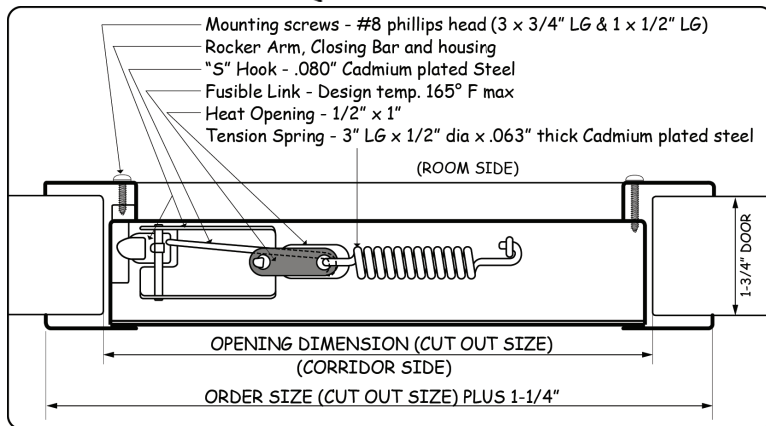

FLLV, ADJUSTABLE FUSIBLE LINK LOUVERS

90 Minute Fire-Rated Steel Louvers

IN STOCK
FOR IMMEDIATE SHIPPING

OTHER FRAME COLORS
AVAILABLE WITH
FACTORY LEAD TIME
(STANDARD DISCOUNT ONLY)

Intertek

- ▶ For use in Fire Rated Door Applications under Positive and Neutral Pressure Intertek Testing Certification in Compliance to NFPA 252 (2000), UL 10C (2009), NFPA 252 (2012), CSI Code 089000 Louvers & Vents
- ▶ Fusible Link Design Temperature 165°F Max
- ▶ 16 Gauge Cold Rolled Steel Frame and Blades
- ▶ Mitered Welded Corner Frame Construction
- ▶ Free Flow Area: 45% free area
- ▶ 1 9/16" Deep Louver Assembly
- ▶ Cadmium Plated Steel Rivets
- ▶ Cadmium Plated Steel Tension Spring
- ▶ Door Size Thickness: 1 3/4" Only
- ▶ Baked on Powder Coat Finish
- ▶ Color: **Dark Bronze (DB)**
- ▶ **See color chart on page 1 of the catalog for CUSTOM COLORS, available with factory lead time at standard discount only**
- ▶ Fasteners: (3) #8 x 3/4" & (1) #8 x 1/2" LG
- ▶ Individually boxed

Aluminum Insect Screen for FLLV Series
Framed Aluminum Insect Screen (prefix FA)
Ex. FAFLLV1212

ITEM #	SIZES (DOOR CUTOUT) Width x Height	PCS /MC
FLLV1212	12" x 12"	4
FLLV1224	12" x 24"	2
FLLV1812	18" x 12"	2
FLLV1818	18" x 18"	2
FLLV1824	18" x 24"	2
FLLV2412	24" x 12"	2
FLLV2418	24" x 18"	2
FLLV2424	24" x 24"	2