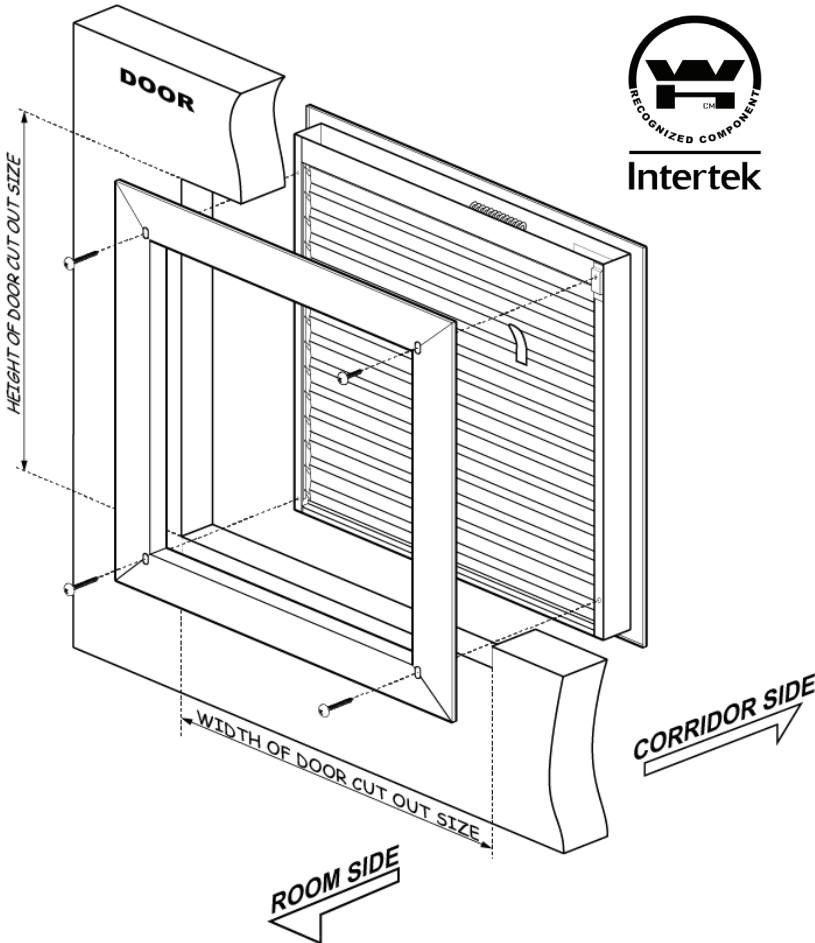

FLLV, ADJUSTABLE FUSIBLE LINK LOUVERS

90 Minute Fire-Rated Steel Louvers

IN STOCK
FOR IMMEDIATE SHIPPING

OTHER FRAME COLORS
AVAILABLE WITH
FACTORY LEAD TIME
(STANDARD DISCOUNT ONLY)

Intertek

- ▶ For use in Fire Rated Door Applications under Positive and Neutral Pressure Intertek Testing Certification in Compliance to NFPA 252 (2000), UL 10C (2009), NFPA 252 (2012), CSI Code 089000 Louvers & Vents
- ▶ Fusible Link Design Temperature 165°F Max
- ▶ 16 Gauge Cold Rolled Steel Frame and Blades
- ▶ Mitered Welded Corner Frame Construction
- ▶ Free Flow Area: 45% free area
- ▶ 1 9/16" Deep Louver Assembly
- ▶ Cadmium Plated Steel Rivets
- ▶ Cadmium Plated Steel Tension Spring
- ▶ Door Size Thickness: 1 3/4" Only
- ▶ Baked on Powder Coat Finish
- ▶ Color: **Dark Bronze (DB)**
- ▶ **See color chart on page 1 of the catalog for CUSTOM COLORS, available with factory lead time at standard discount only**
- ▶ Fasteners: (3) #8 x 3/4" & (1) #8 x 1/2" LG
- ▶ Individually boxed

Aluminum Insect Screen for FLLV Series
Framed Aluminum Insect Screen (prefix FA)
Ex. FAFLLV1212

ITEM #	SIZES (DOOR CUTOUT) Width x Height	PCS /MC
FLLV1212	12" x 12"	4
FLLV1224	12" x 24"	2
FLLV1812	18" x 12"	2
FLLV1818	18" x 18"	2
FLLV1824	18" x 24"	2
FLLV2412	24" x 12"	2
FLLV2418	24" x 18"	2
FLLV2424	24" x 24"	2